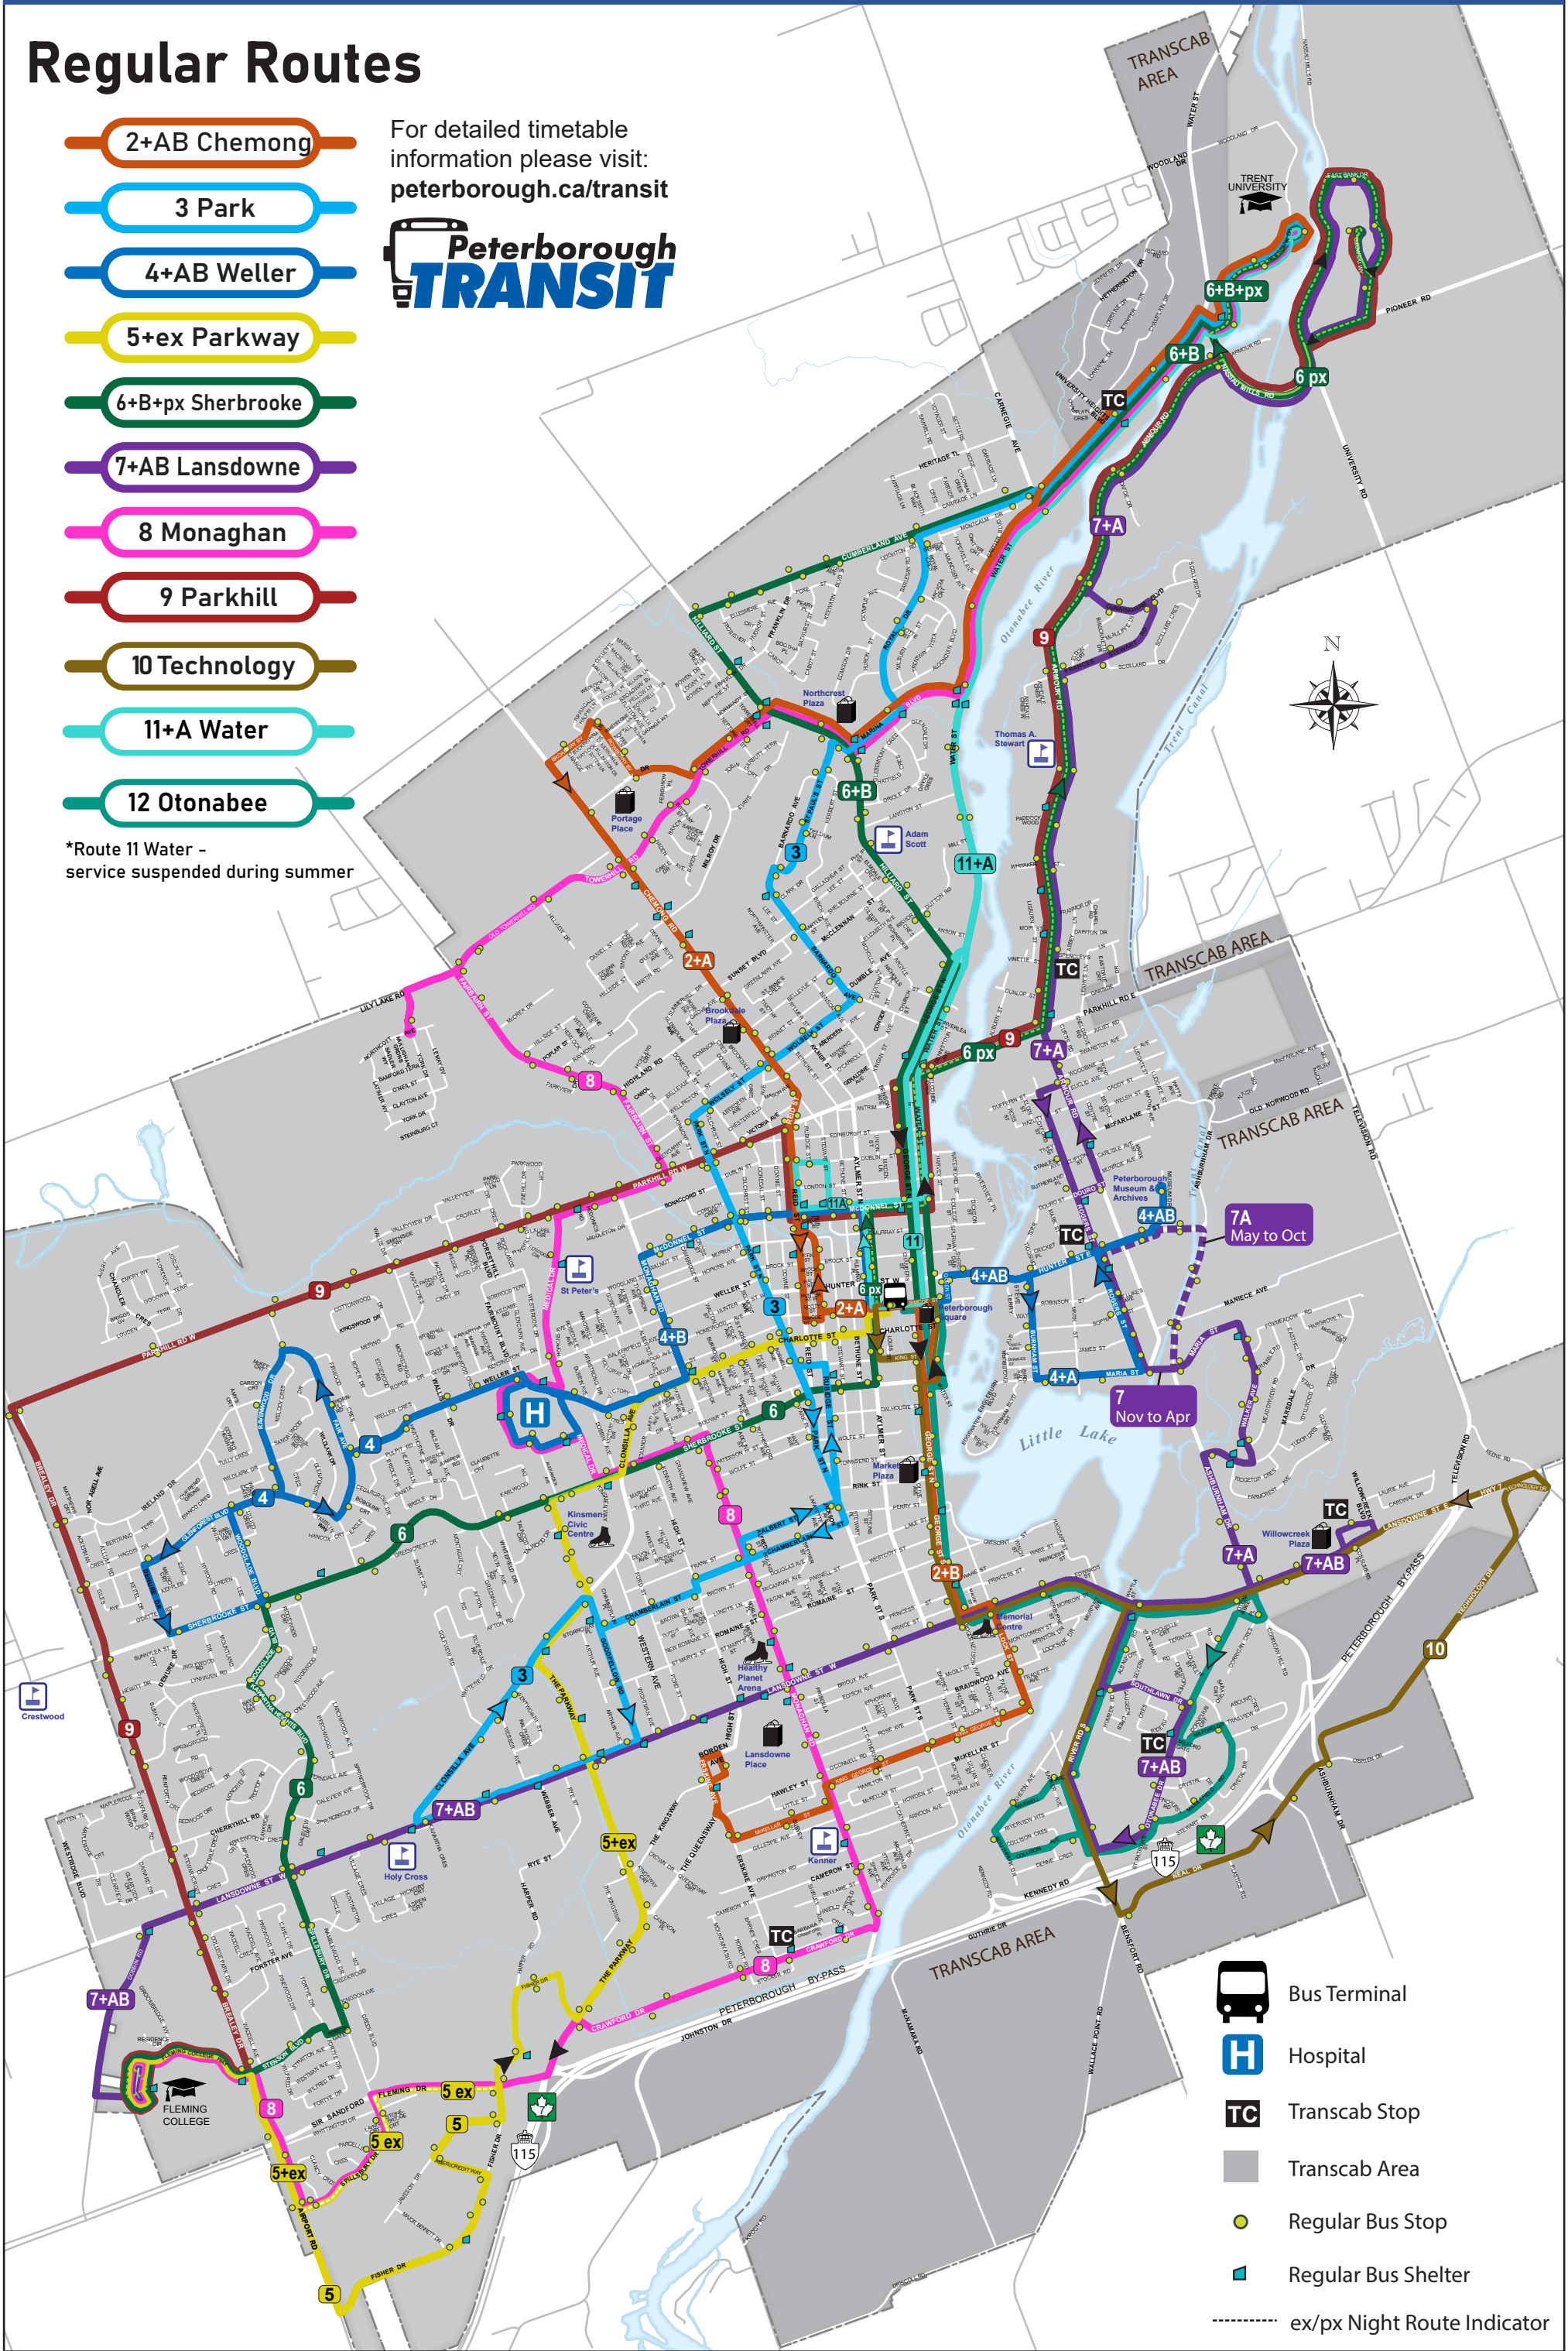

# Regular Routes

-  2+AB Chemong
-  3 Park
-  4+AB Weller
-  5+ex Parkway
-  6+B+px Sherbrooke
-  7+AB Lansdowne
-  8 Monaghan
-  9 Parkhill
-  10 Technology
-  11+A Water
-  12 Otonabee

For detailed timetable information please visit: [peterborough.ca/transit](http://peterborough.ca/transit)

\*Route 11 Water - service suspended during summer

-  Bus Terminal
-  Hospital
-  Transcab Stop
-  Transcab Area
-  Regular Bus Stop
-  Regular Bus Shelter
-  ex/px Night Route Indicator