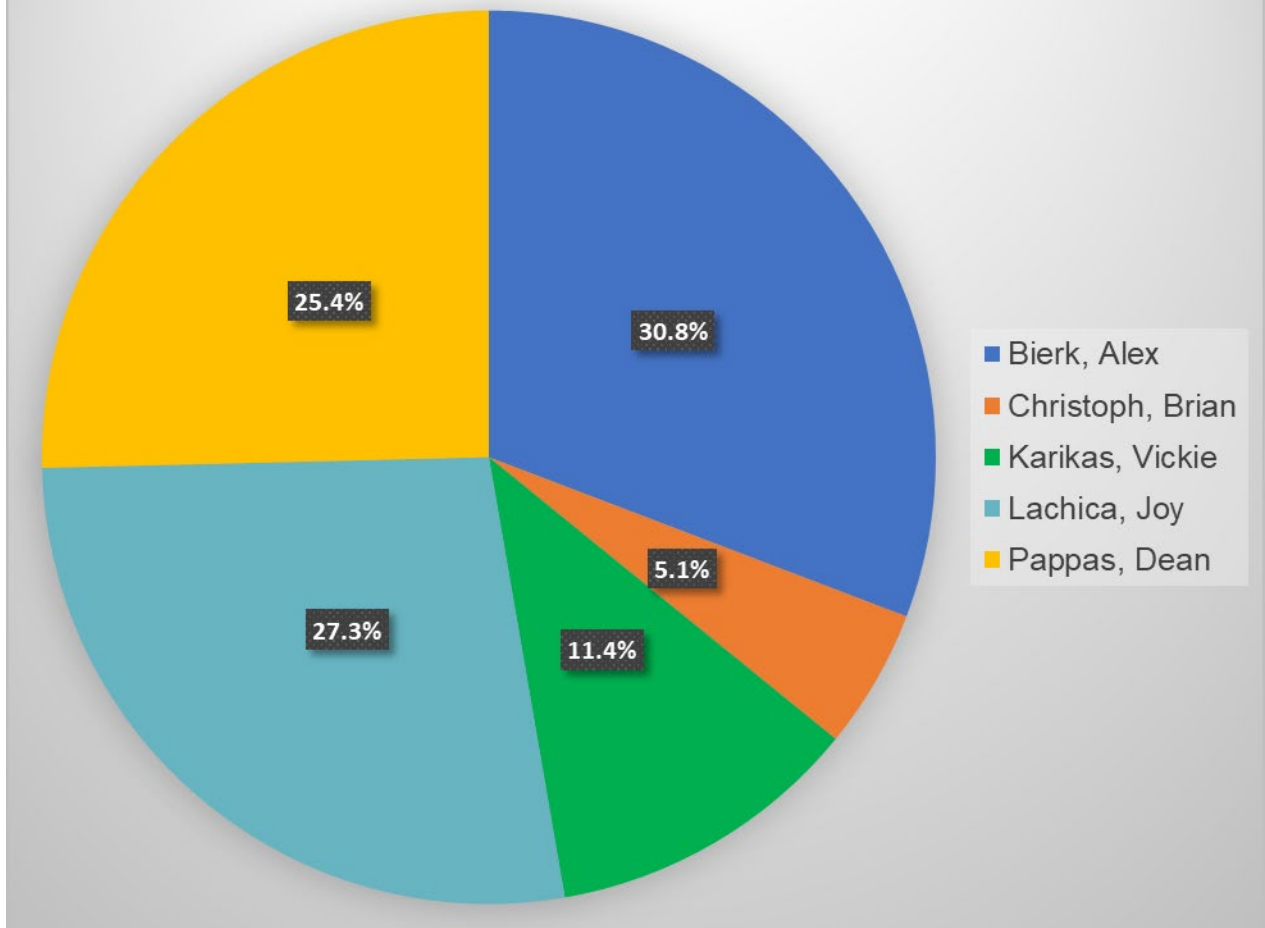

Overall Results: Councillor Ward 3

Councillor Ward 3	
Bierk, Alex	2598
Christoph, Brian	427
Karikas, Vickie	963
Lachica, Joy	2306
Pappas, Dean	2141