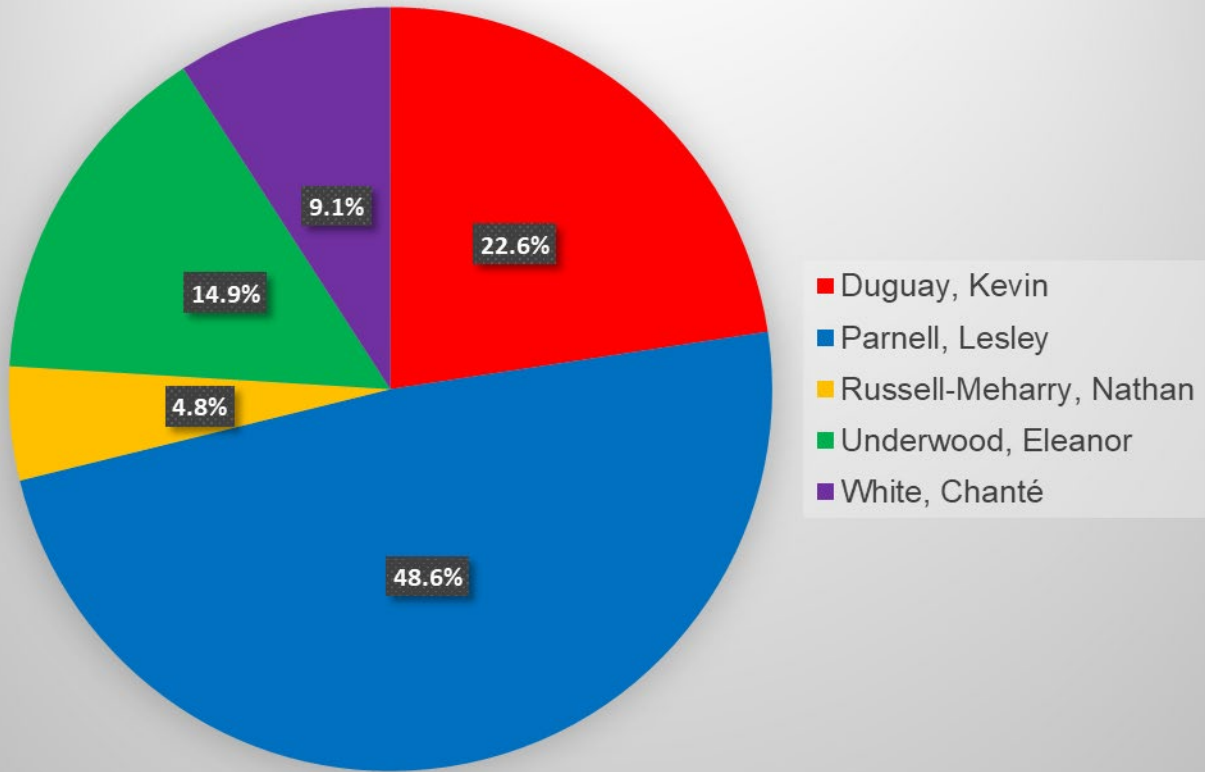

October 22nd - Advanced Votes Cast for Councillors: Ward 1

October 22nd – Advance In-Person Votes Cast for Councillor Ward 1	
Duguay, Kevin	47
Parnell, Lesley	101
Russell-Meharry, Nathan	10
Underwood, Eleanor	31
White, Chanté	19