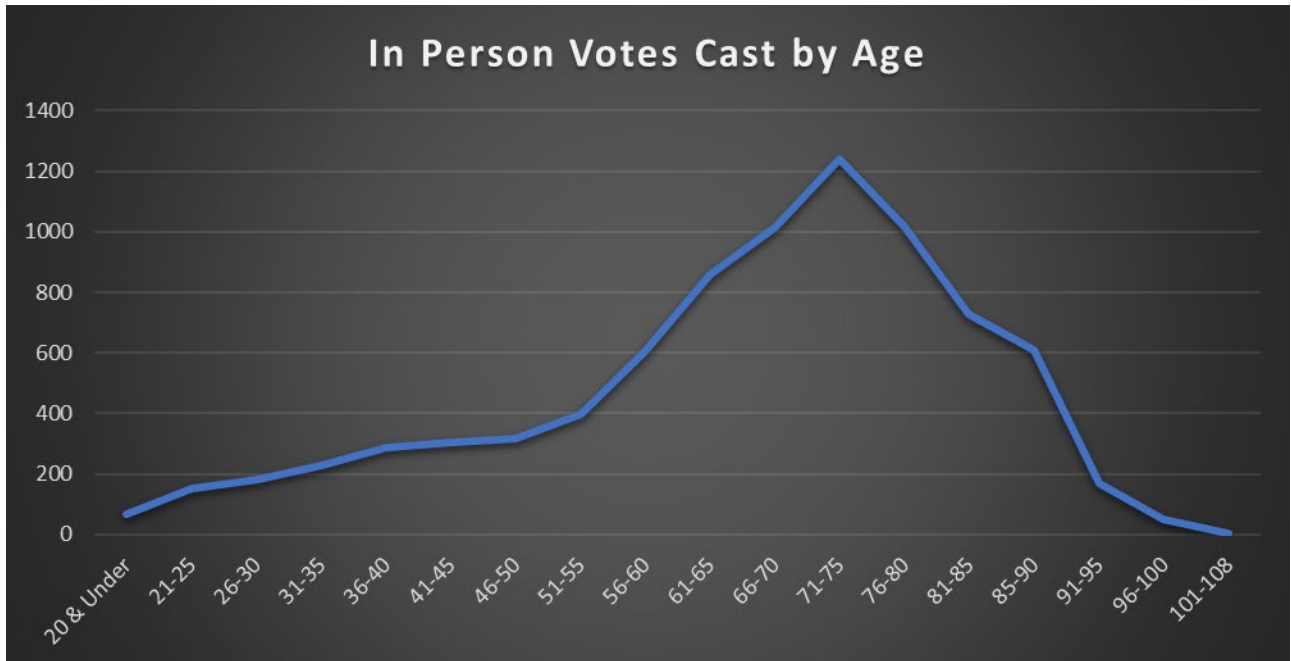

* The break in graph for 2022 is due to previous years' final category being 85+. With 600+ voters between the ages of 85-101 for 2022, it was decided to specify these categories.