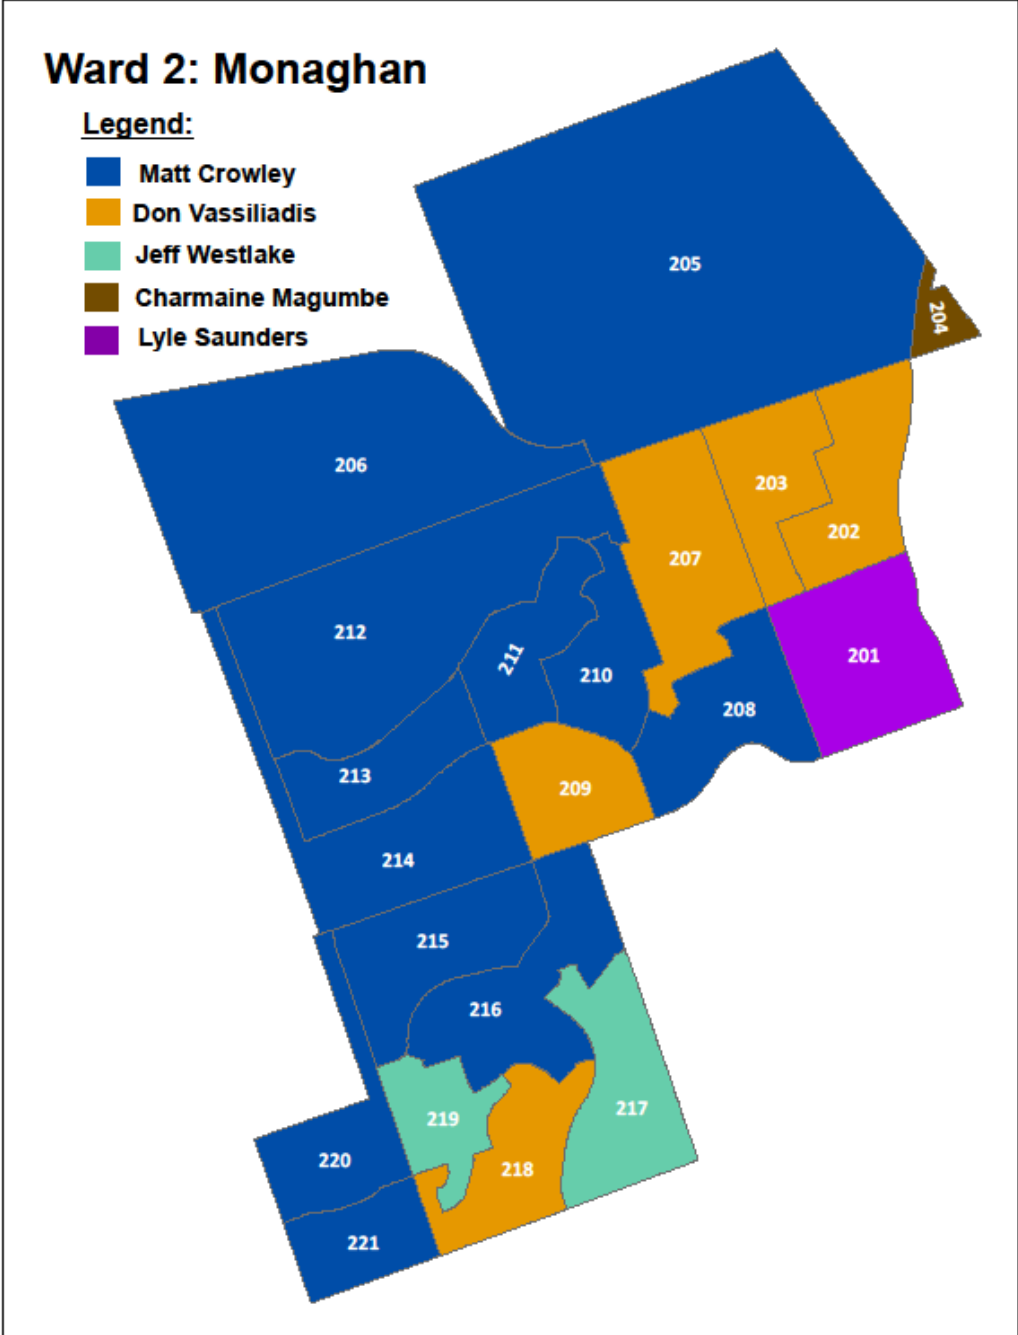

Candidates with the Most Votes per Polling Subdivision: Ward 2 (Monaghan)

Poll 201

Mayor	
Clarke, Henry	64
Kreuz, Victor	2
Leal, Jeff	85
Lumsden, Brian	8
Wright, Stephen	37

Councillor Ward 2	
Crowley, Matt	52
Magumbe, Charmaine	66
Saunders, Lyle	73
Vassiliadis, Don	66
Westlake, Jeff	56
Wigglesworth, Tom	23