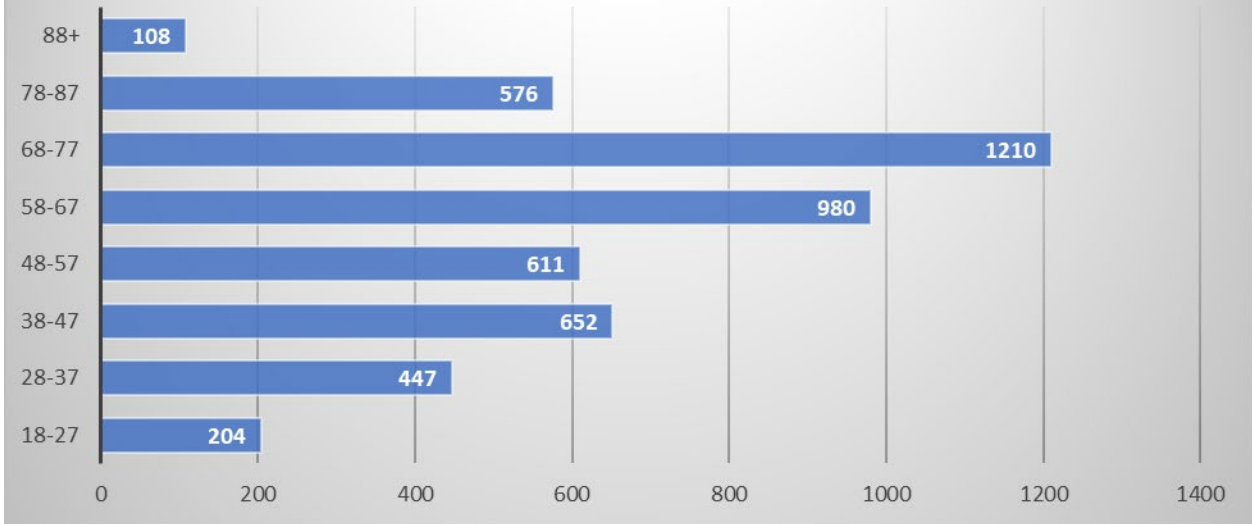

Ward 4 Votes Cast By Age (All Methods)