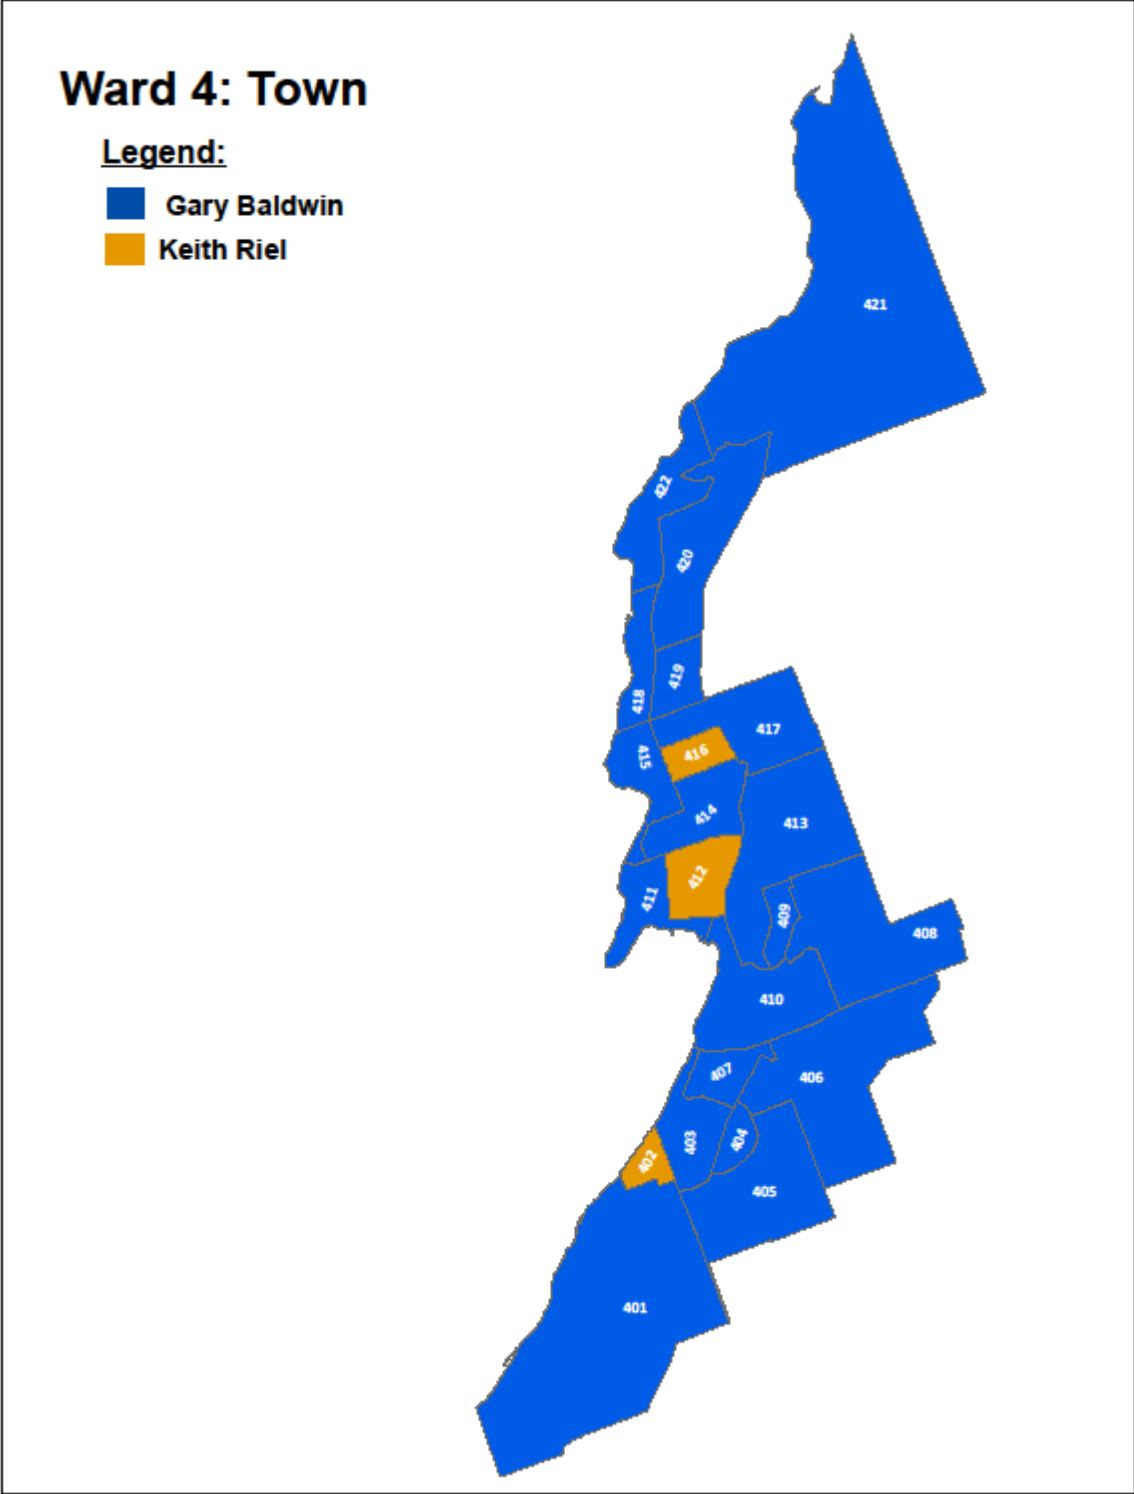

Candidates with the Most Votes per Polling Subdivision: Ward 4 (Ashburnham)

Poll 401

Mayor	
Clarke, Henry	31
Kreuz, Victor	0
Leal, Jeff	56
Lumsden, Brian	12
Wright, Stephen	8

Councillor Ward 4	
Baldwin, Gary	92
MacGregor, Andrew	33
Riel, Keith	59

Poll 402

Mayor	
Clarke, Henry	55
Kreuz, Victor	4
Leal, Jeff	81
Lumsden, Brian	3
Wright, Stephen	12

Councillor Ward 4	
Baldwin, Gary	100
MacGregor, Andrew	60
Riel, Keith	103

Poll 403

Mayor	
Clarke, Henry	80
Kreuz, Victor	1
Leal, Jeff	152
Lumsden, Brian	5
Wright, Stephen	23

Councillor Ward 4	
Baldwin, Gary	213
MacGregor, Andrew	85
Riel, Keith	160

Poll 404

Mayor	
Clarke, Henry	37
Kreuz, Victor	1
Leal, Jeff	111
Lumsden, Brian	8
Wright, Stephen	23

Councillor Ward 4	
Baldwin, Gary	123
MacGregor, Andrew	55
Riel, Keith	122