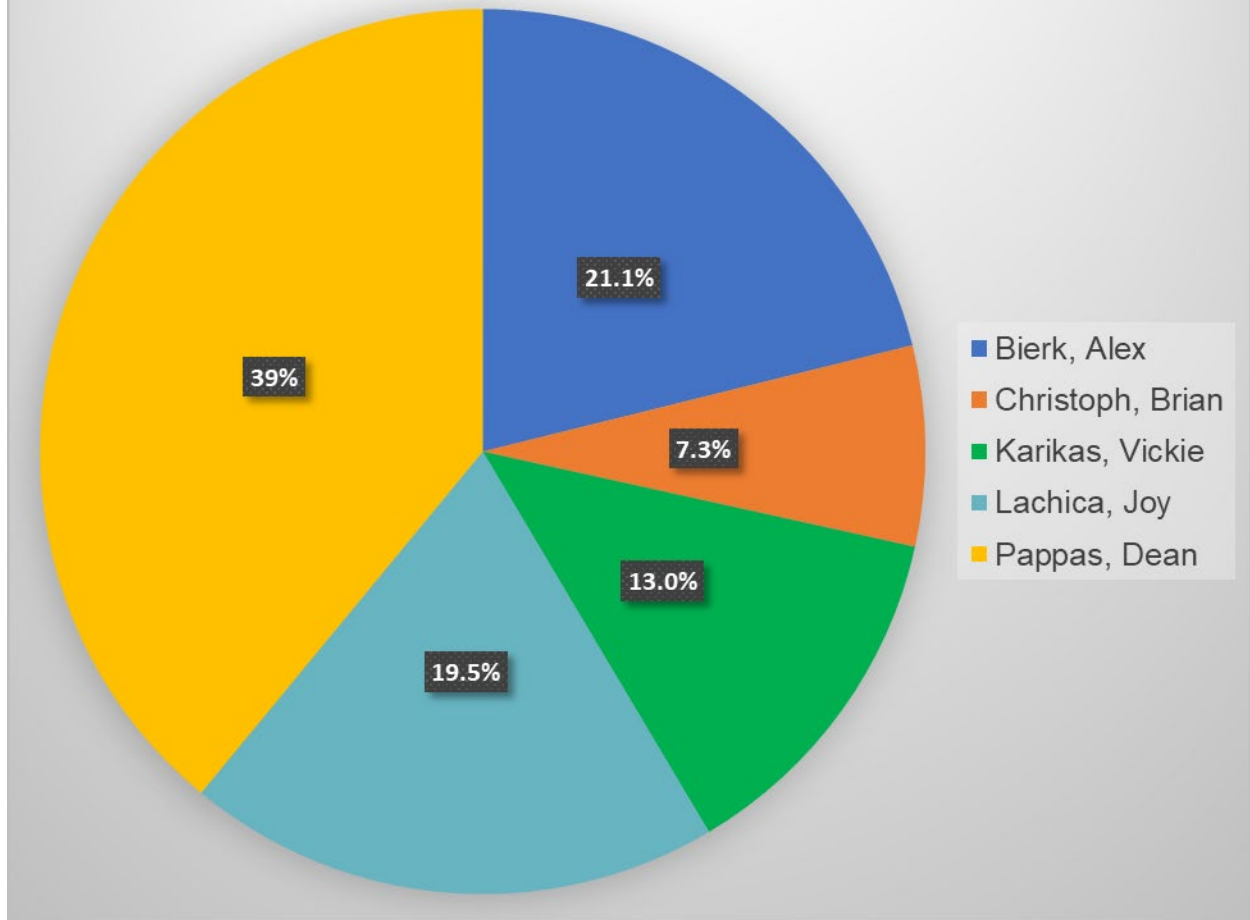

October 8th - Advanced Votes Cast for Councillors: Ward 3

October 8th – Advance In-Person Votes Cast for Councillors Ward 3	
Bierk, Alex	26
Christoph, Brian	9
Karikas, Vickie	16
Lachica, Joy	24
Pappas, Dean	48