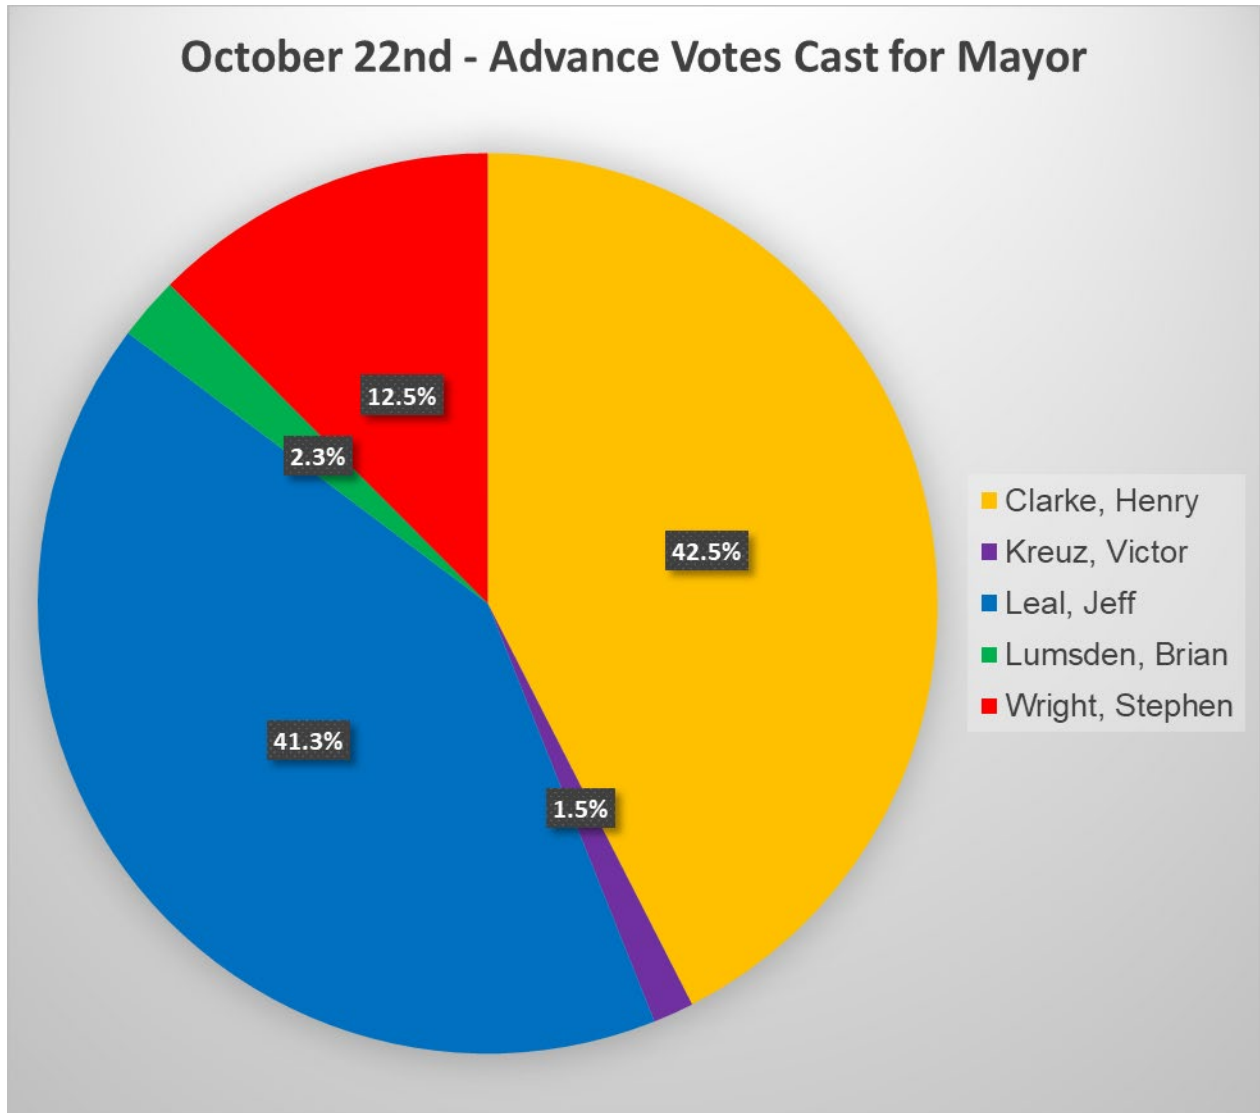

October 15th – Advance In-Person Votes Cast for Councillors Ward 5	
Andreoli, Aldo	19
Beamer, Andrew	119
Grant, Karen	6
Haacke, Dave	88
James, Carlotta	31
Kingston, Shauna	18

Saturday, October 22nd

This section includes results from the advance polls offered on October 22, 2022, at Healthy Planet Arena, Peterborough Public Library, Peterborough Lions Club, Northview Community Church, and Westdale United Church.