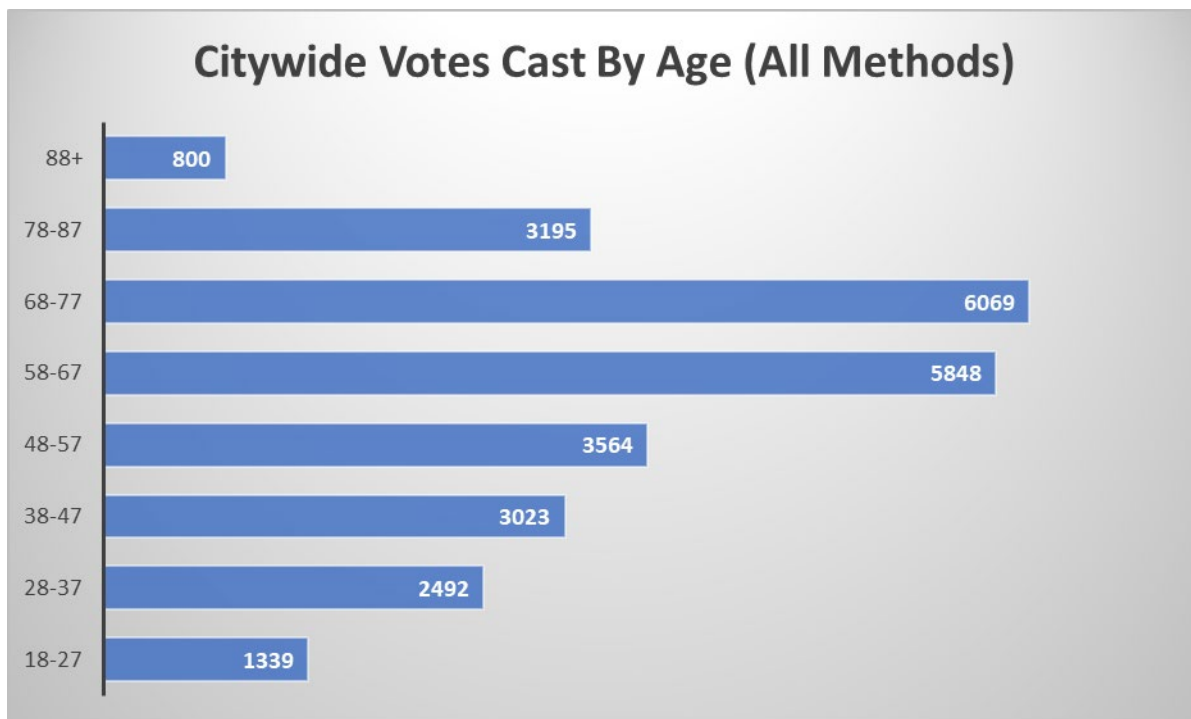

Councillor Ward 5	
Andreoli, Aldo	722
Beamer, Andrew	4003
Grant, Karen	420
Haacke, Dave	2334
James, Carlotta	1874
Kingston, Shauna	1105

Ballots	
Declined Ballots	1
Rejected Ballots	6

*Unknown Age – 22 Voters