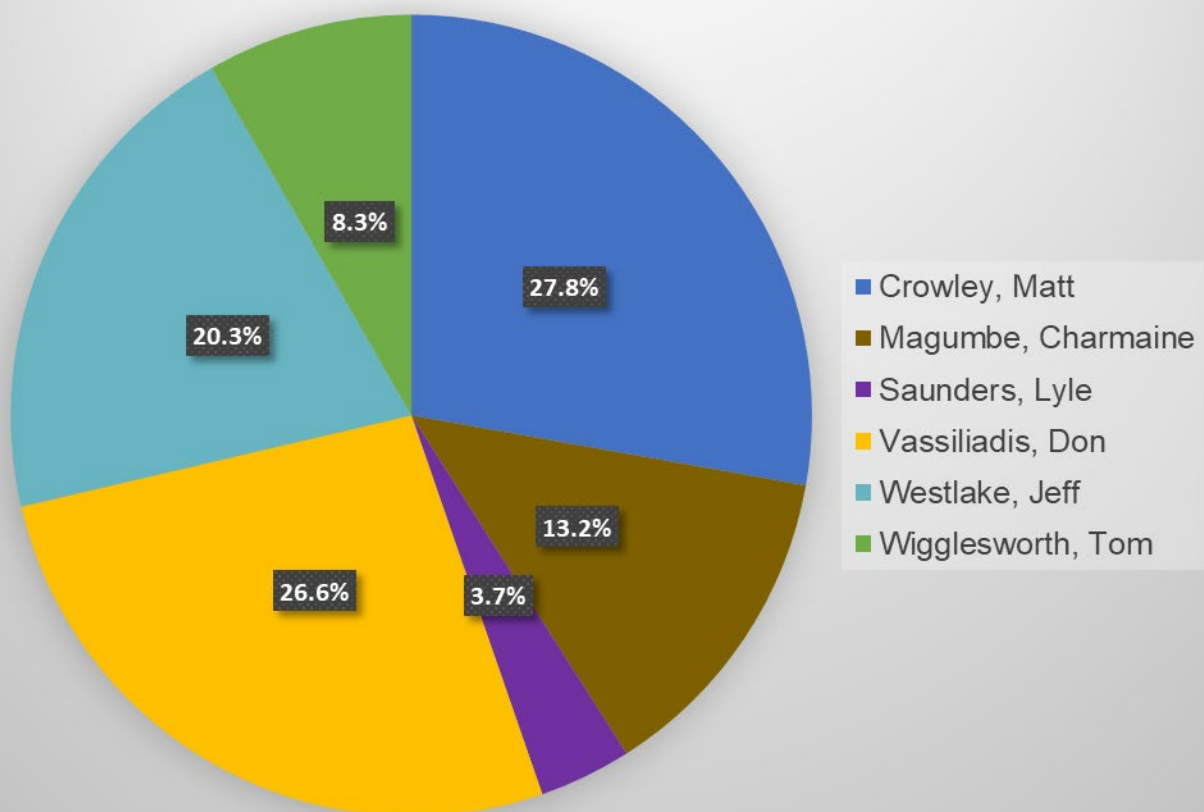

October 22nd - Advanced Votes Cast for Councillors: Ward 2

October 22nd – Advance In-Person Votes Cast for Councillor Ward 2	
Crowley, Matt	97
Magumbe, Charmaine	46
Saunders, Lyle	13
Vassiliadis, Don	93
Westlake, Jeff	71
Wigglesworth, Tom	29