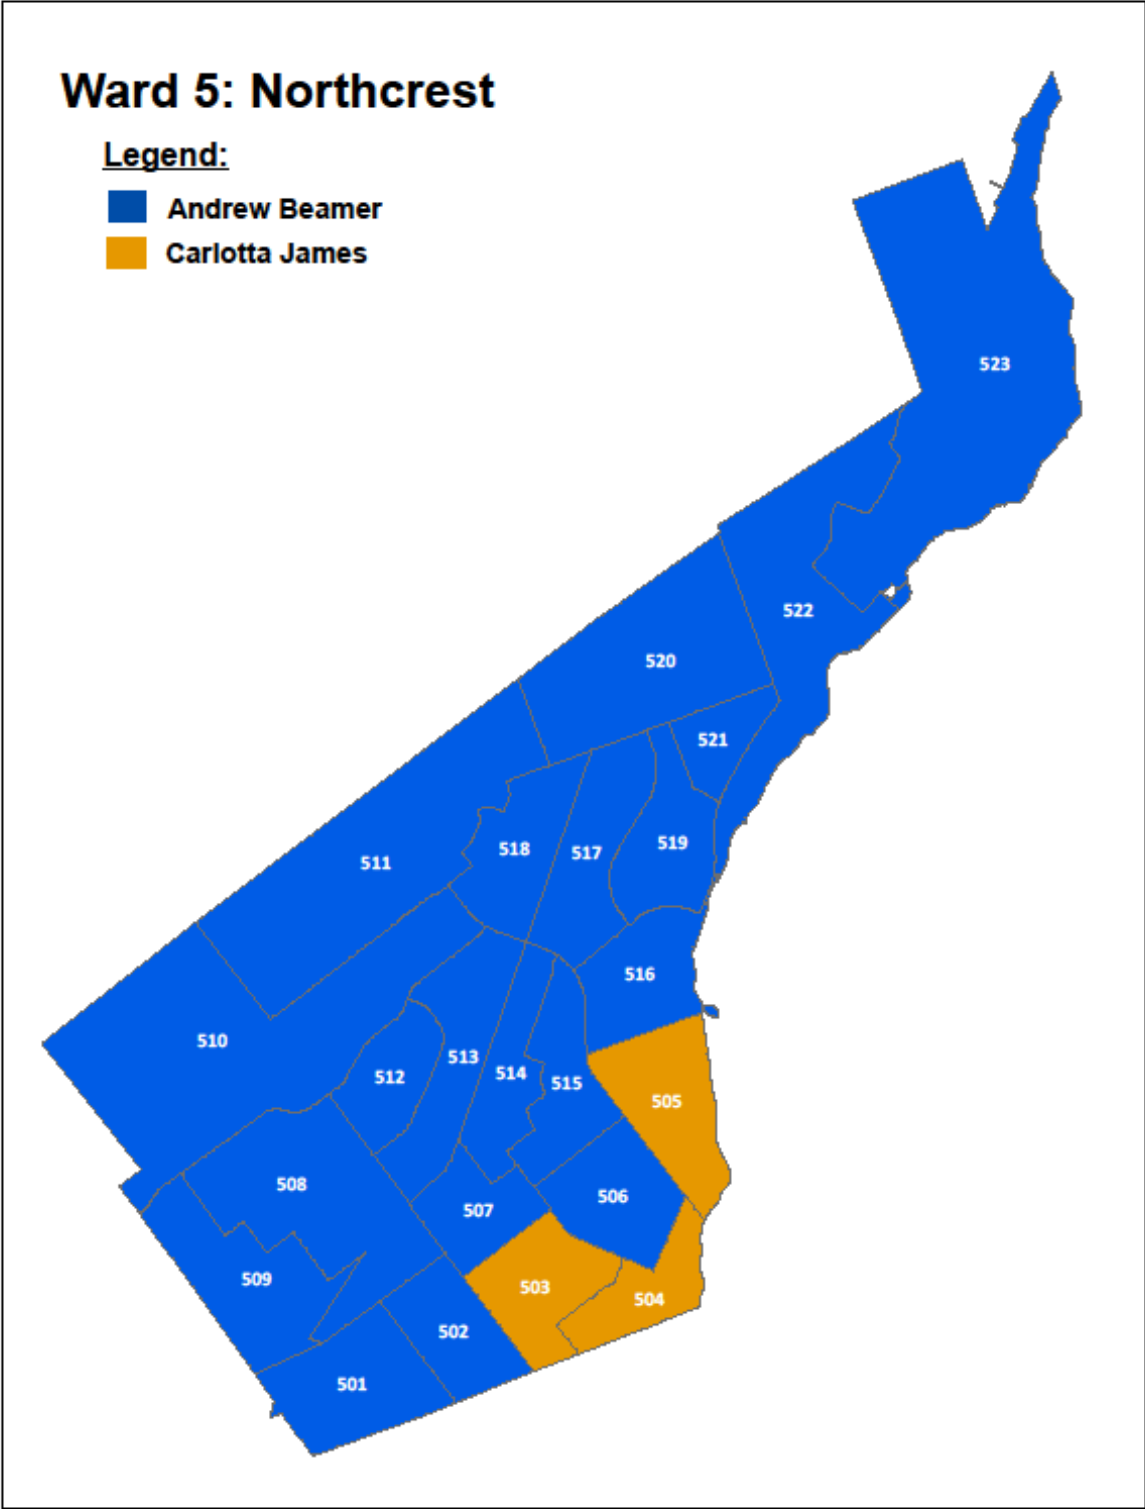

Candidates with the Most Votes per Polling Subdivision: Ward 5 (Northcrest)

Poll 501

Mayor	
Clarke, Henry	51
Kreuz, Victor	2
Leal, Jeff	101
Lumsden, Brian	2
Wright, Stephen	57

Councillor Ward 5	
Andreoli, Aldo	17
Beamer, Andrew	137
Grant, Karen	14
Haacke, Dave	44
James, Carlotta	92
Kingston, Shauna	50