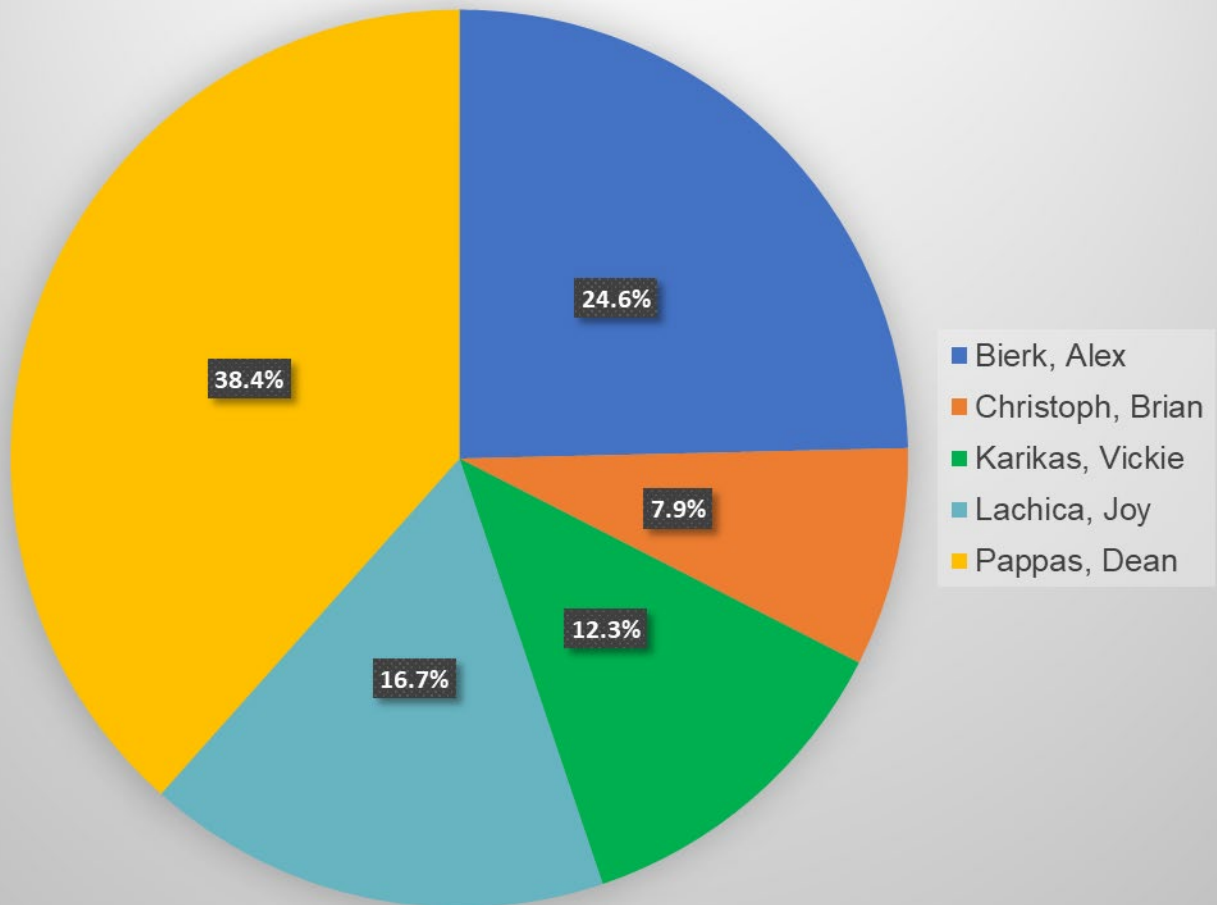

October 15th - Advanced Votes Cast for Councillors: Ward 3

October 15th – Advance In-Person Votes Cast for Councillors Ward 3	
Bierk, Alex	50
Christoph, Brian	16
Karikas, Vickie	25
Lachica, Joy	34
Pappas, Dean	78