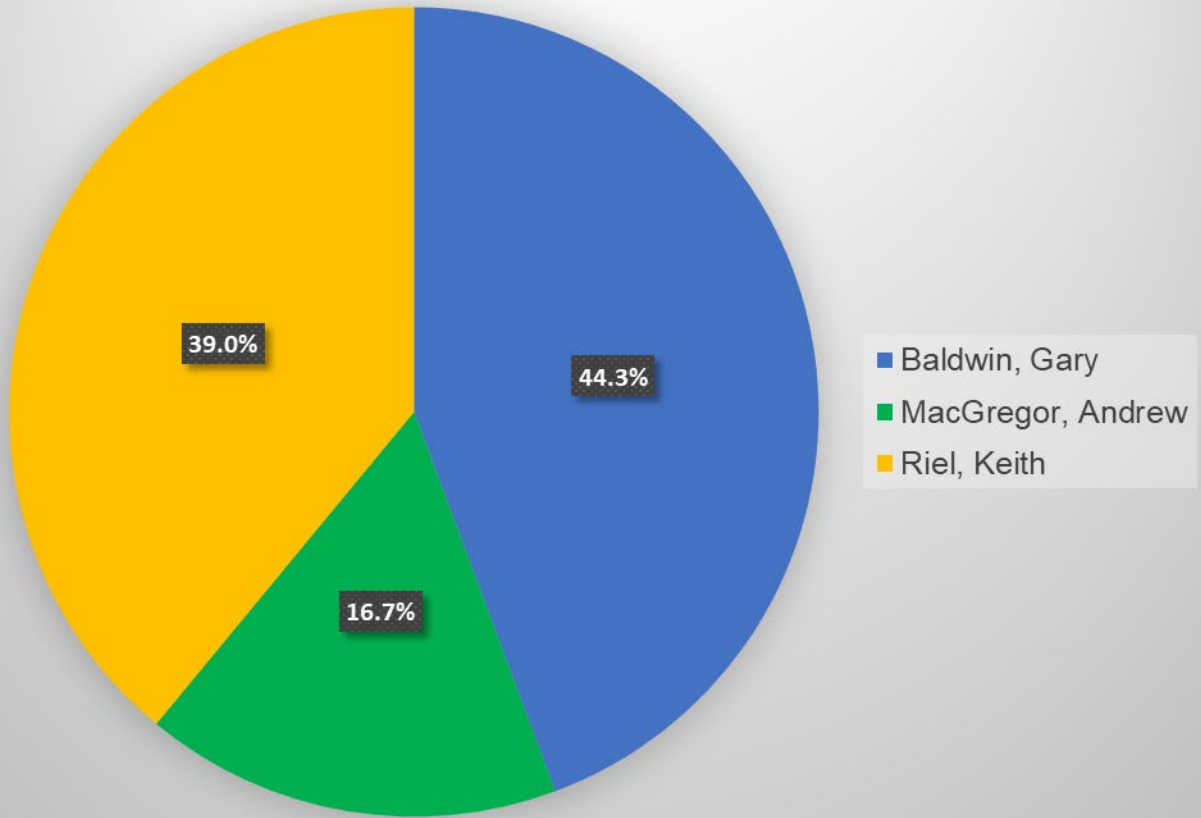

October 22nd - Advance Votes Cast for Councillors: Ward 4

October 22nd – Advance In-Person Votes Cast for Councillor Ward 4	
Baldwin, Gary	125
MacGregor, Andrew	47
Riel, Keith	110