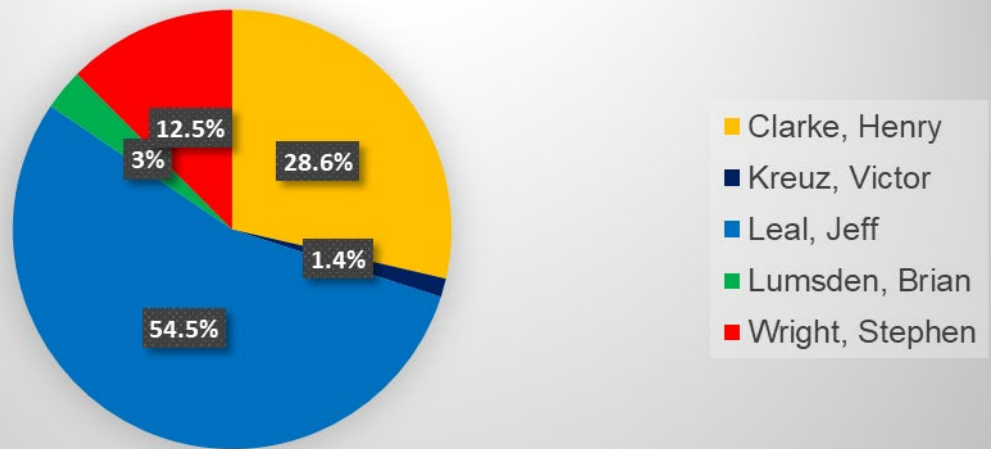

Ward 4 Votes Cast for Mayor

Ward 4 Votes Cast for Mayor	
Clarke, Henry	1396
Kreuz, Victor	67
Leal, Jeff	2662
Lumsden, Brian	147
Wright, Stephen	610