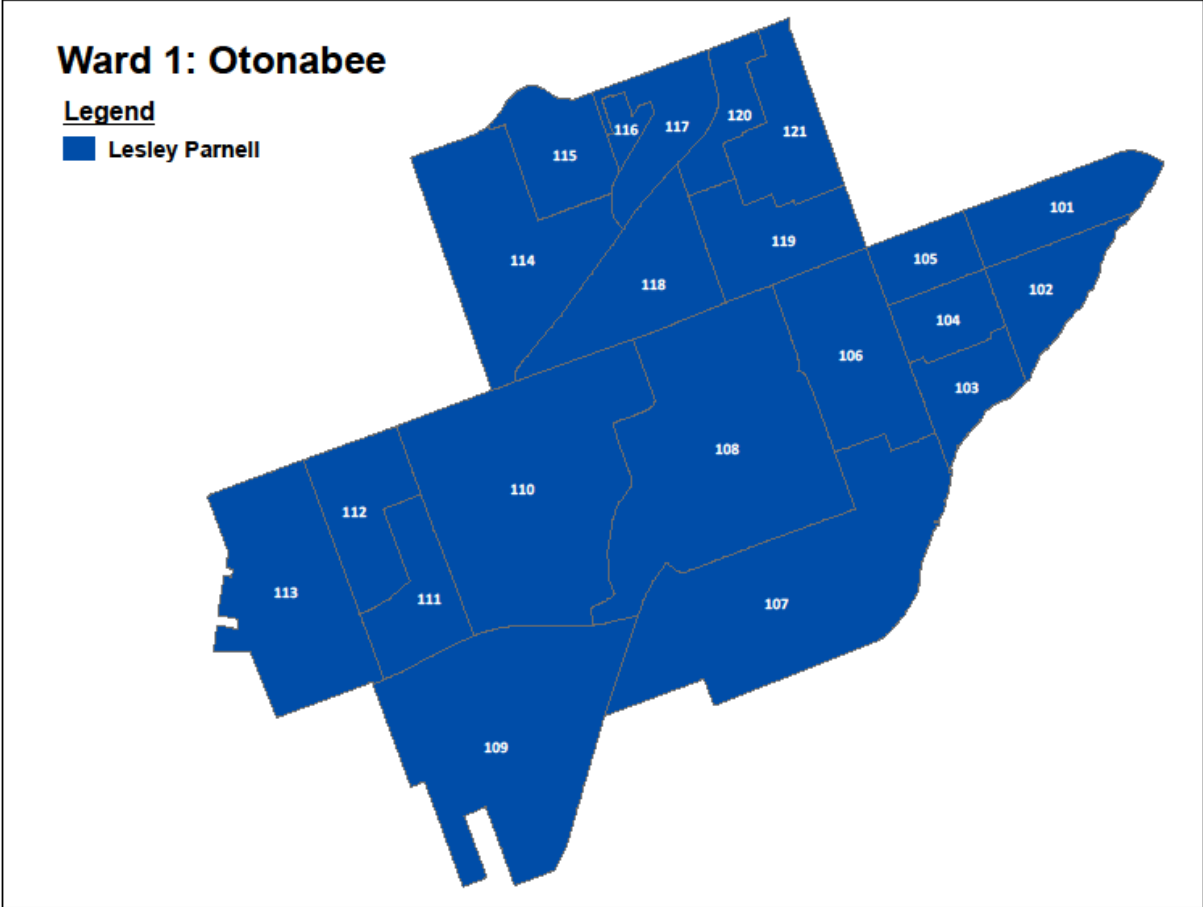

Candidates with the Most Votes per Polling Subdivision: Ward 1 (Otonabee)

Poll 101

Mayor	
Clarke, Henry	67
Kreuz, Victor	5
Leal, Jeff	122
Lumsden, Brian	3
Wright, Stephen	41

Councillor Ward 1	
Duguay, Kevin	104
Parnell, Lesley	128
Russell-Meharry, Nathan	21
Underwood, Eleanor	81
White, Chanté	74