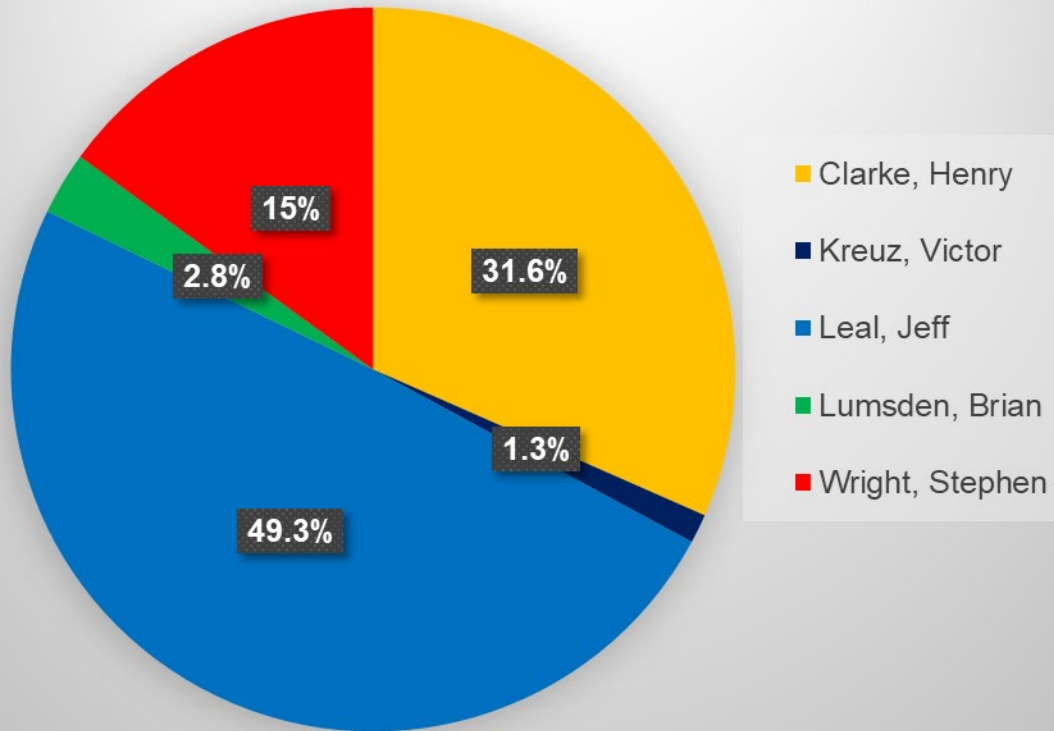

Citywide Votes Cast for Mayor

Citywide Votes Cast for Mayor	
Clarke, Henry	8280
Kreuz, Victor	331
Leal, Jeff	12911
Lumsden, Brian	728
Wright, Stephen	3924