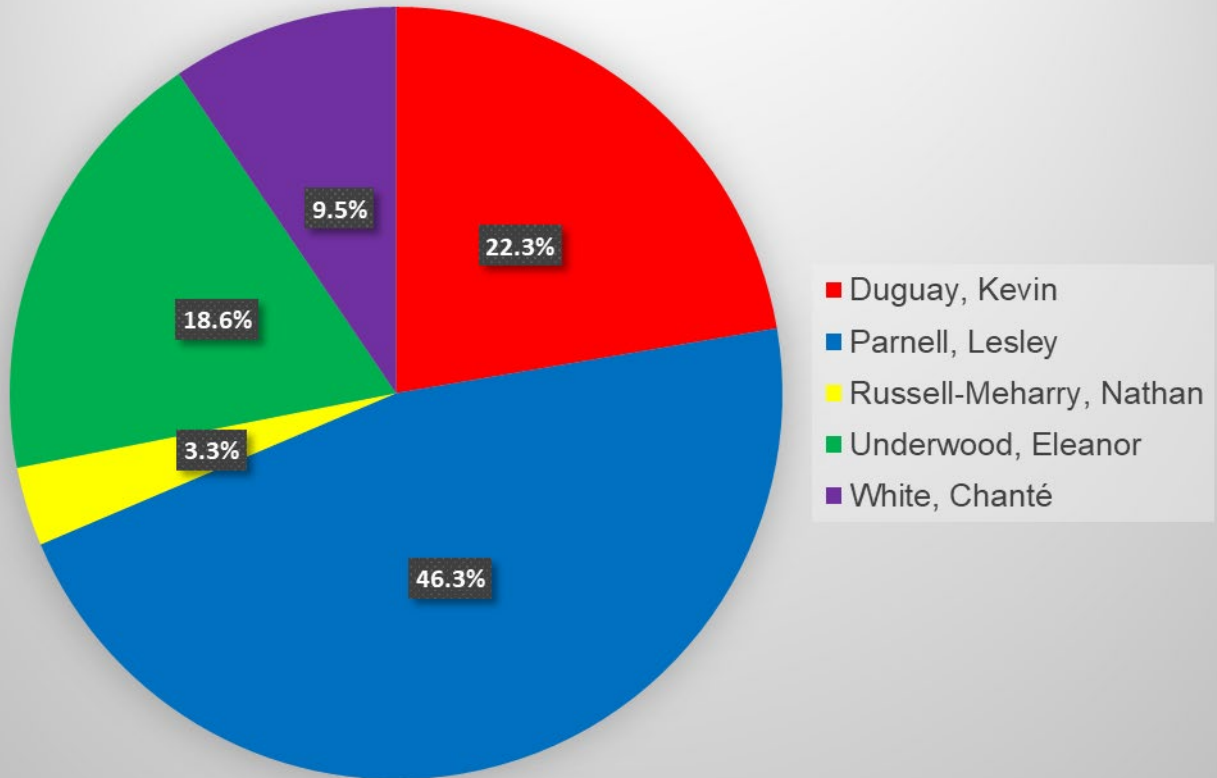

October 15th - Advanced Votes Cast for Councillors: Ward 1

October 15th – Advance In-Person Votes Cast for Councillors Ward 1	
Duguay, Kevin	54
Parnell, Lesley	112
Russell-Meharry, Nathan	8
Underwood, Eleanor	45
White, Chanté	23