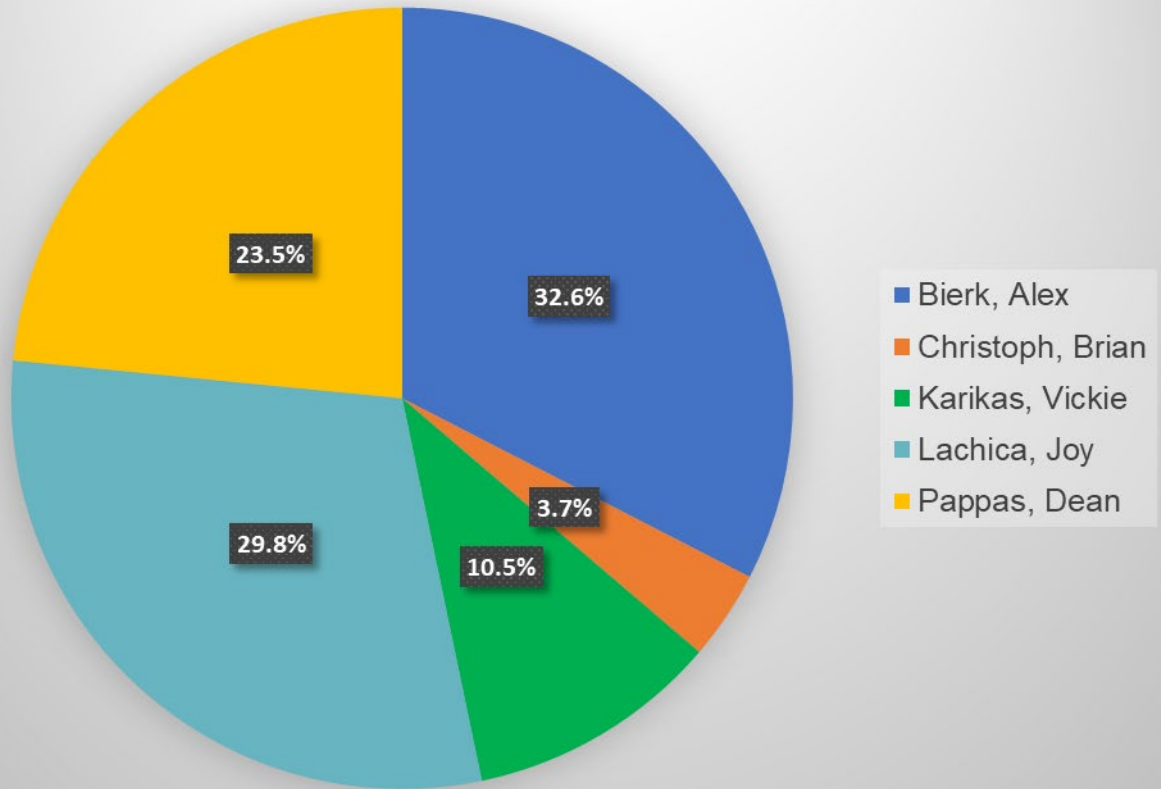

Internet Votes Cast for Councillor: Ward 3

Internet Votes Cast for Councillor Ward 3	
Bierk, Alex	1852
Christoph, Brian	210
Karikas, Vickie	596
Lachica, Joy	1696
Pappas, Dean	1334