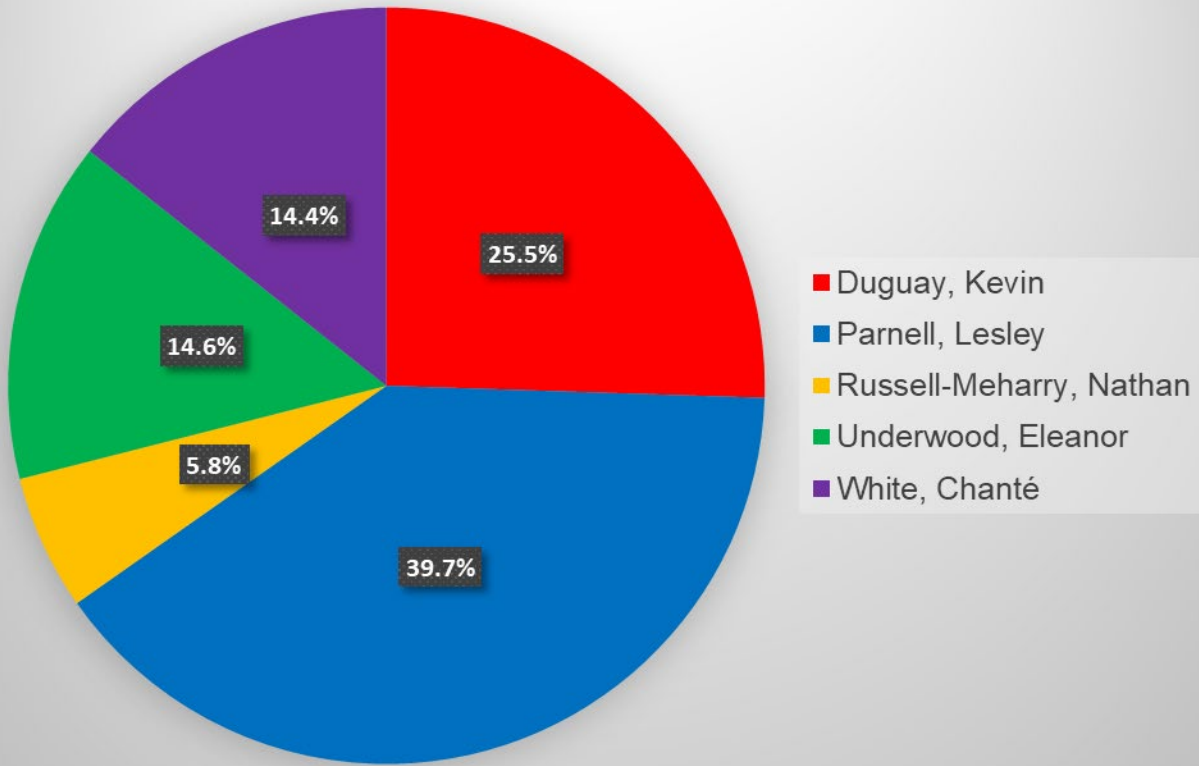

Internet Votes Cast for Councillor: Ward 1

Internet Votes Cast for Councillor Ward 1	
Duguay, Kevin	1292
Parnell, Lesley	2013
Russell-Meharry, Nathan	293
Underwood, Eleanor	740
White, Chanté	727