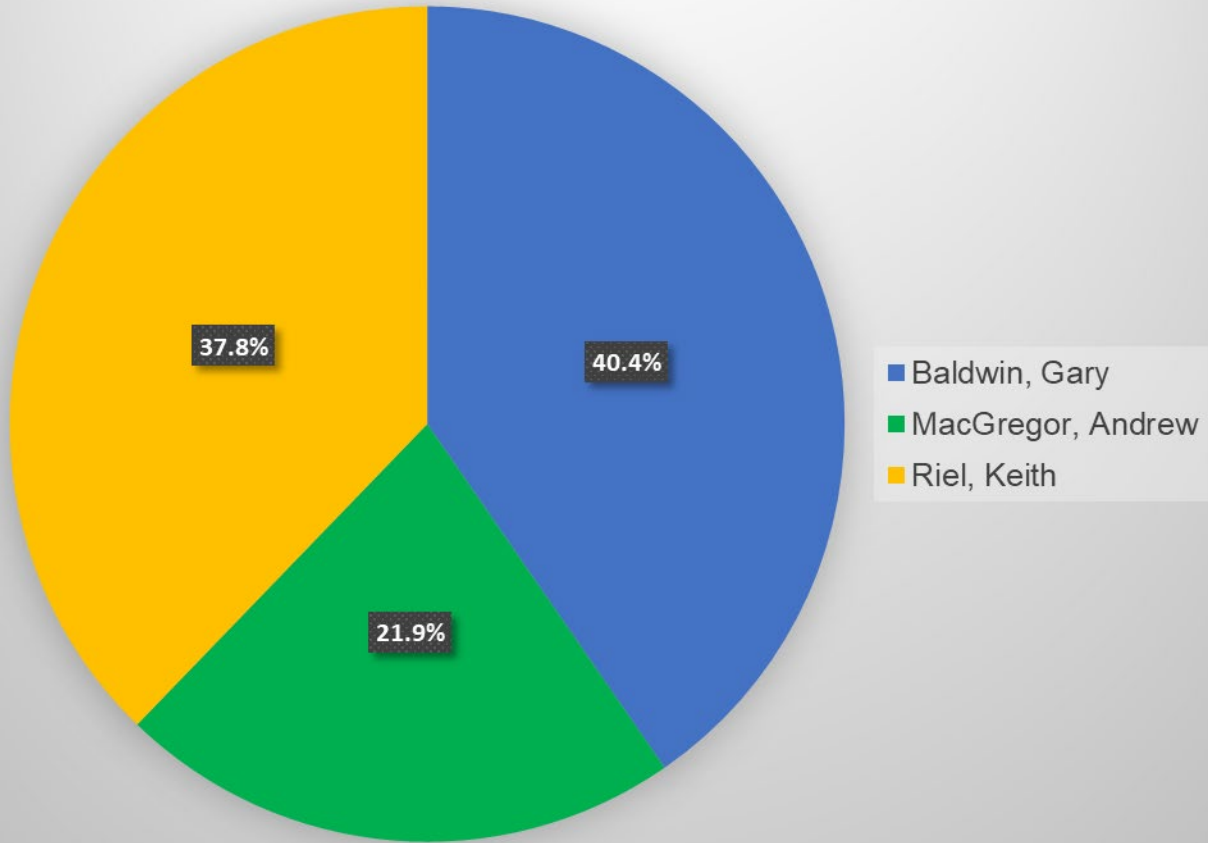

October 8th - Advance Votes Cast for Councillors: Ward 4

October 8th – Advance In-Person Votes Cast for Councillors Ward 4	
Baldwin, Gary	109
MacGregor, Andrew	59
Riel, Keith	102