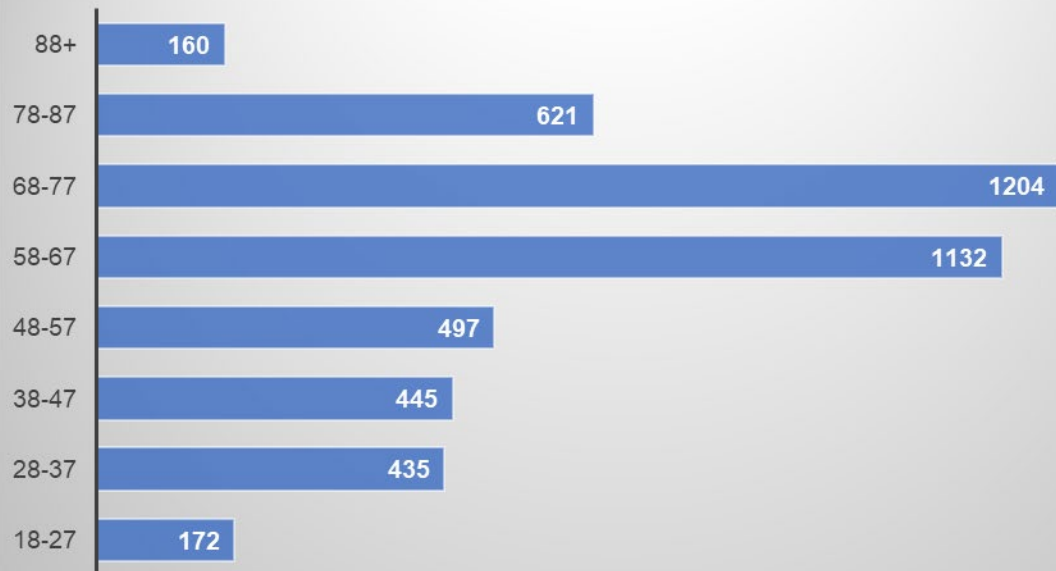

Ballots	
Declined Ballots	1
Rejected Ballots	6

*Unknown Age – 22 Voters

Citywide Votes Cast for Mayor

Citywide Votes Cast for Mayor	
Clarke, Henry	8280
Kreuz, Victor	331
Leal, Jeff	12911
Lumsden, Brian	728
Wright, Stephen	3924

Candidates with the Most Votes per Polling Subdivision: Mayor – Citywide

Ward 1 Votes Cast by Age (All Methods)

*Unknown Age - 4 voters

Ward 1 Votes Cast for Mayor

Ward 1 Votes Cast for Mayor

Clarke, Henry	1,548
Kreuz, Victor	48
Leal, Jeff	2,328
Lumsden, Brian	159
Wright, Stephen	554