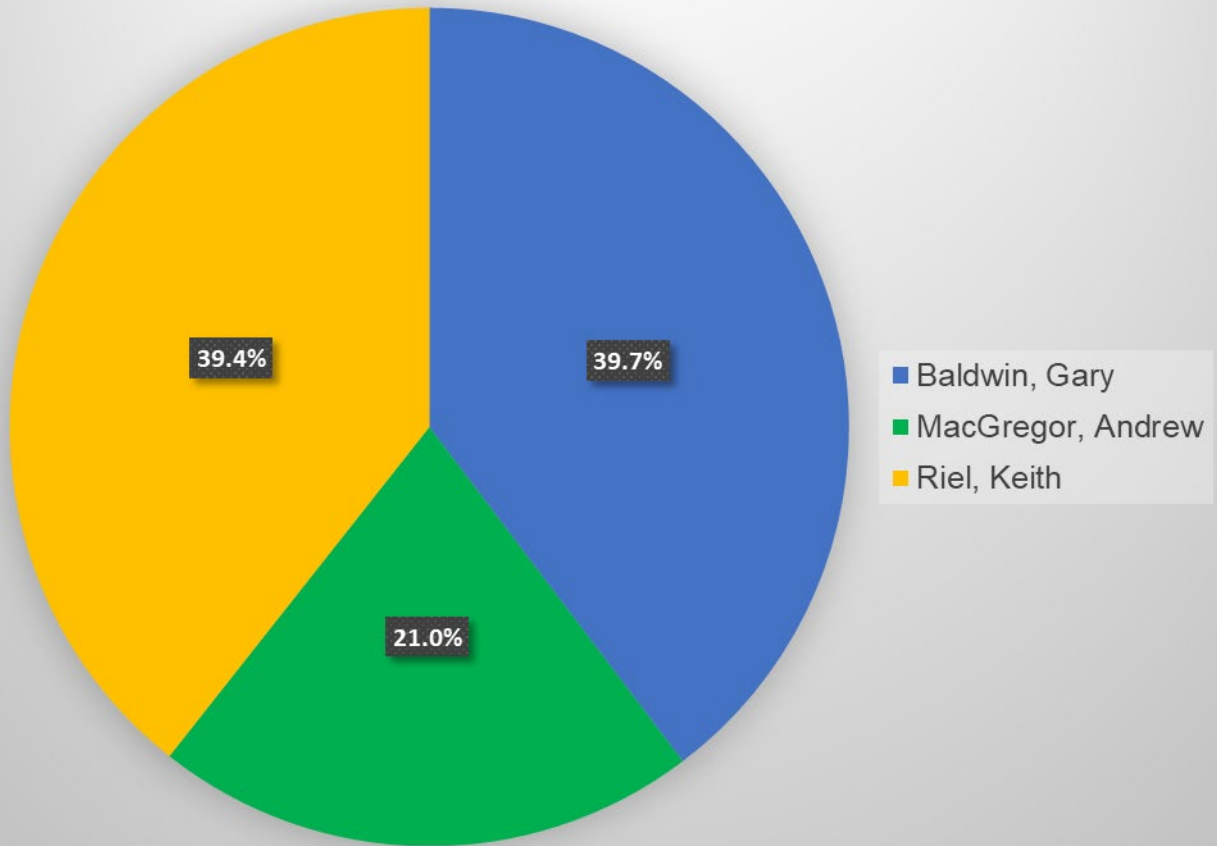

October 15th - Advance Votes Cast for Councillors: Ward 4

October 15th – Advance In-Person Votes Cast for Councillors Ward 4

Baldwin, Gary	125
MacGregor, Andrew	66
Riel, Keith	124