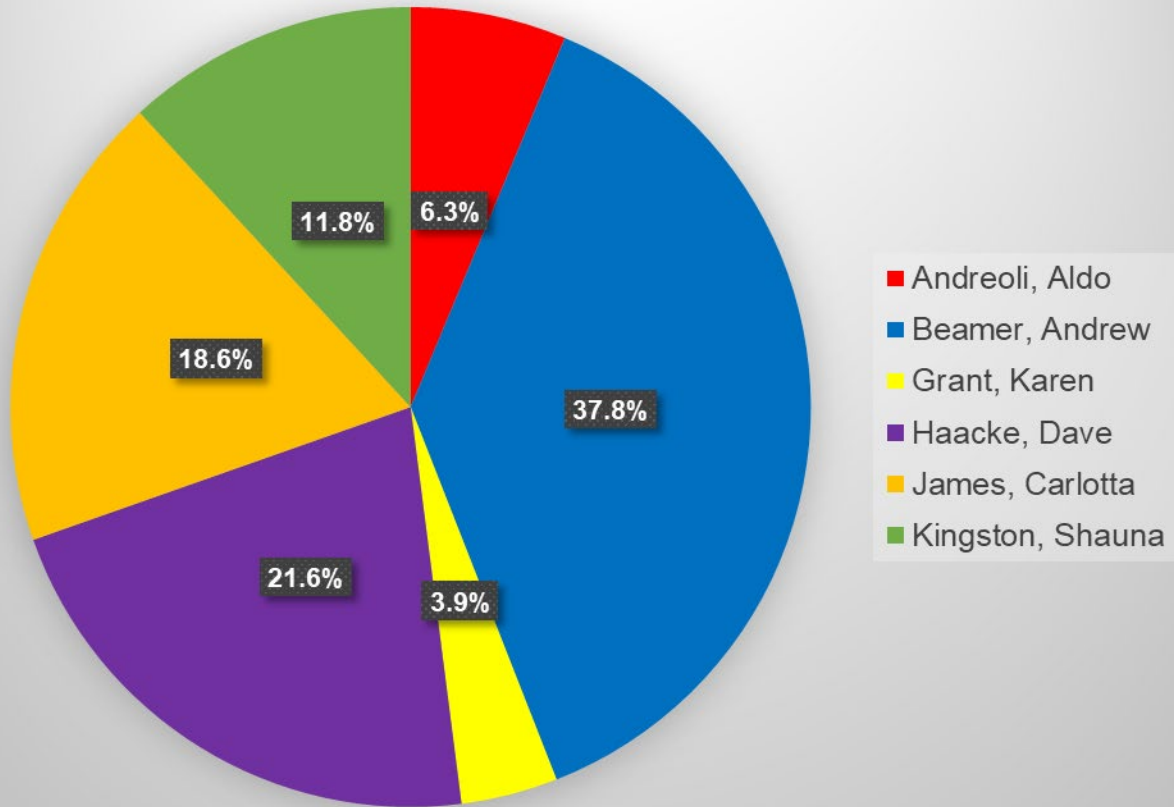

Internet Votes Cast for Councillor: Ward 5

Internet Votes Cast for Councillor Ward 5	
Andreoli, Aldo	467
Beamer, Andrew	2,798
Grant, Karen	290
Haacke, Dave	1,604
James, Carlotta	1,375
Kingston, Shauna	877