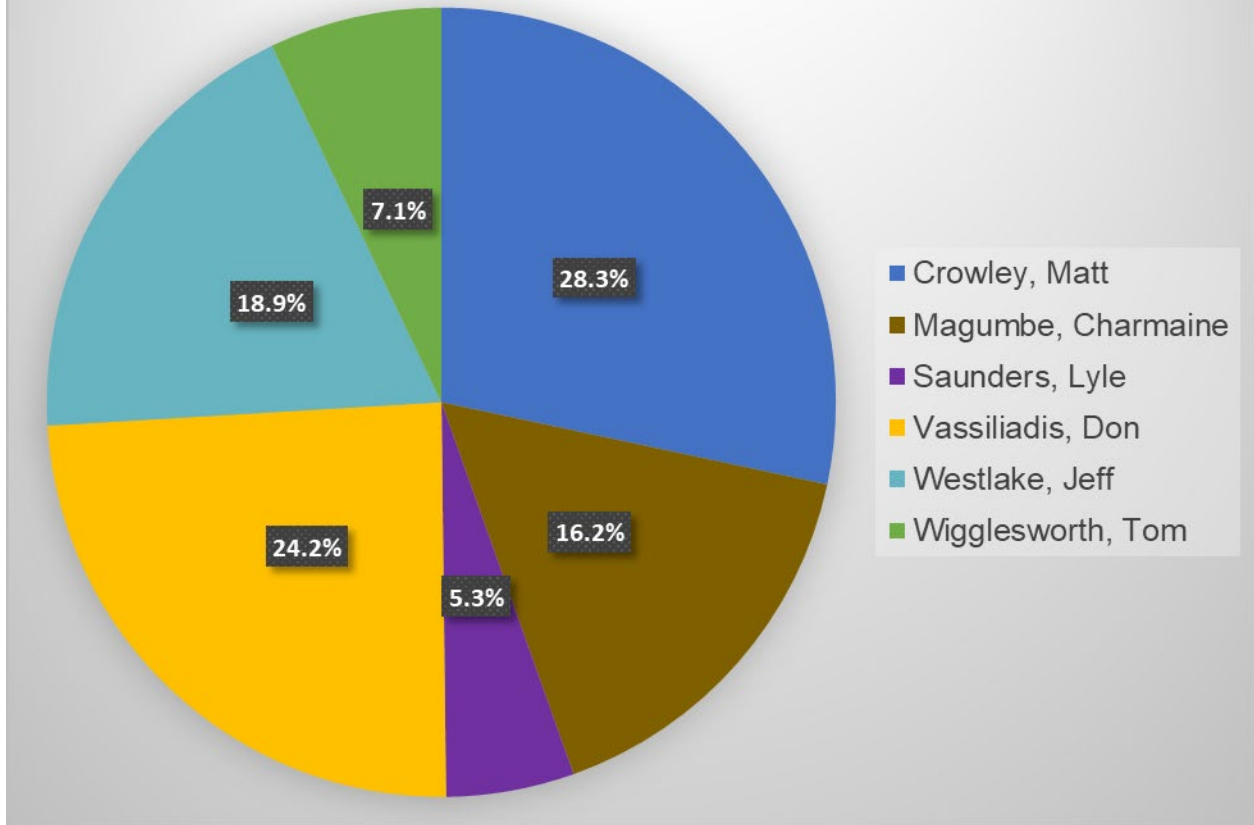

Internet Votes Cast for Councillor: Ward 2

Internet Votes Cast for Councillor Ward 2	
Crowley, Matt	1174
Magumbe, Charmaine	866
Saunders, Lyle	626
Vassiliadis, Don	1434
Westlake, Jeff	1103
Wigglesworth, Tom	528