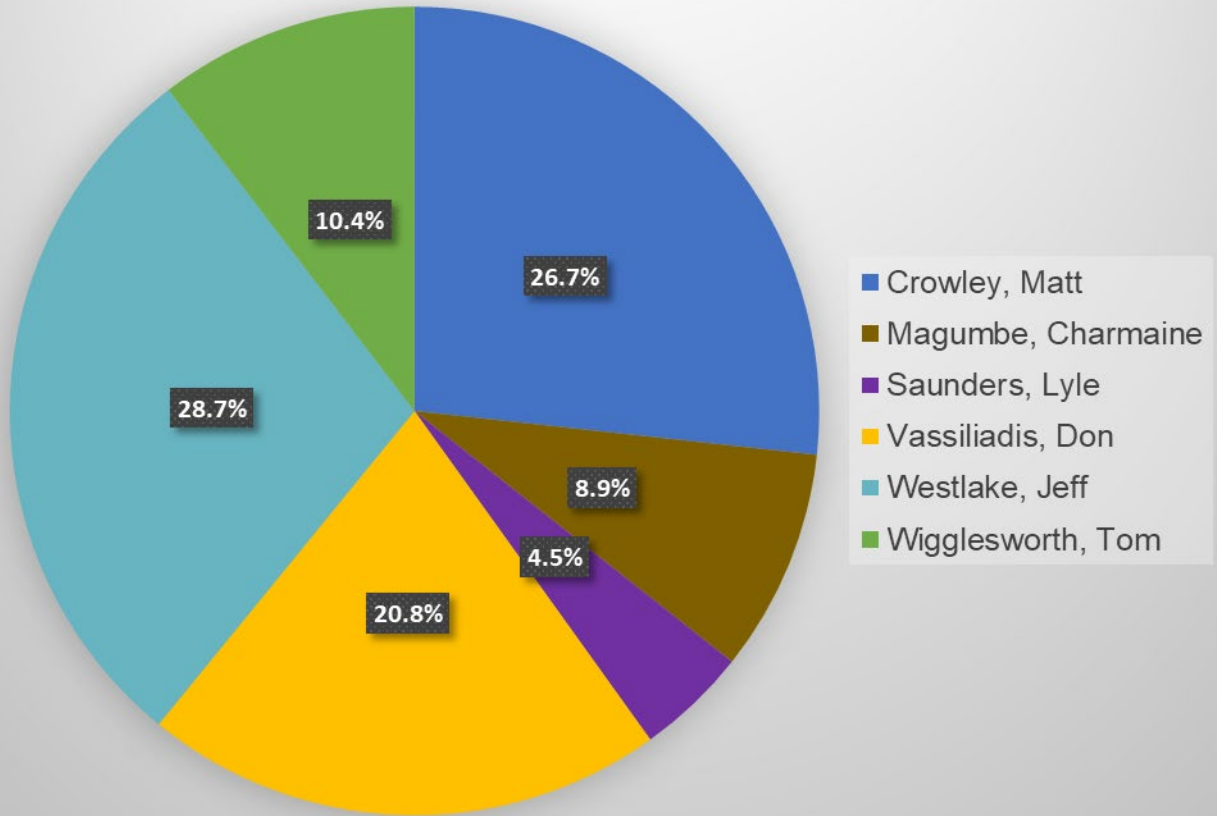

October 8th - Advanced Votes Cast for Councillors: Ward 2

October 8th – Advance In-Person Votes Cast for Councillors Ward 2	
Crowley, Matt	54
Magumbe, Charmaine	18
Saunders, Lyle	9
Vassiliadis, Don	42
Westlake, Jeff	58
Wigglesworth, Tom	21