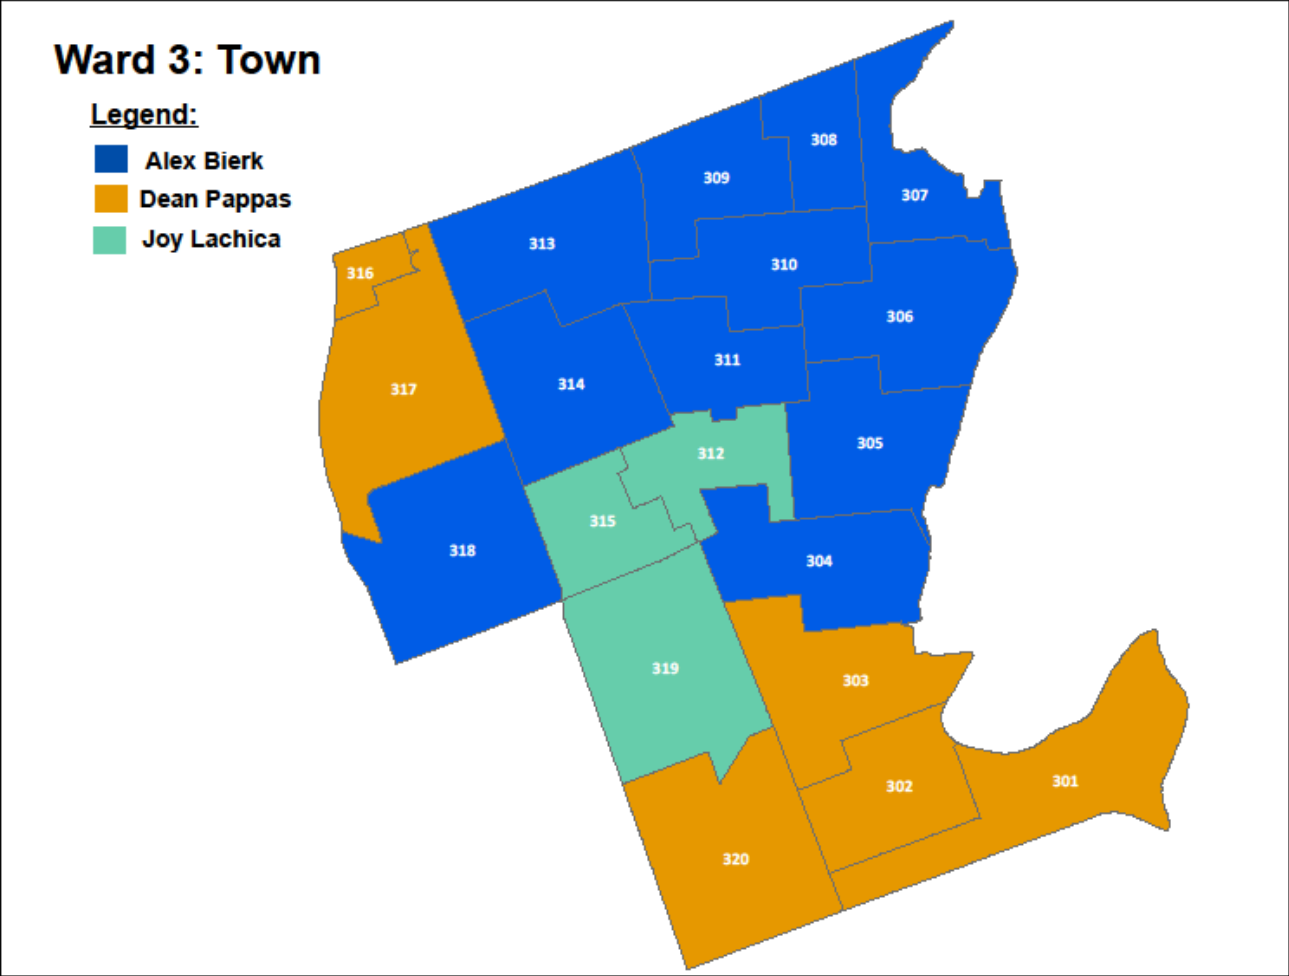

Candidates with the Most Votes per Polling Subdivision: Ward 3 (Town)

Poll 301

Mayor	
Clarke, Henry	71
Kreuz, Victor	7
Leal, Jeff	125
Lumsden, Brian	4
Wright, Stephen	59

Councillor Ward 3	
Bierk, Alex	118
Christoph, Brian	31
Karikas, Vickie	82
Lachica, Joy	107
Pappas, Dean	124