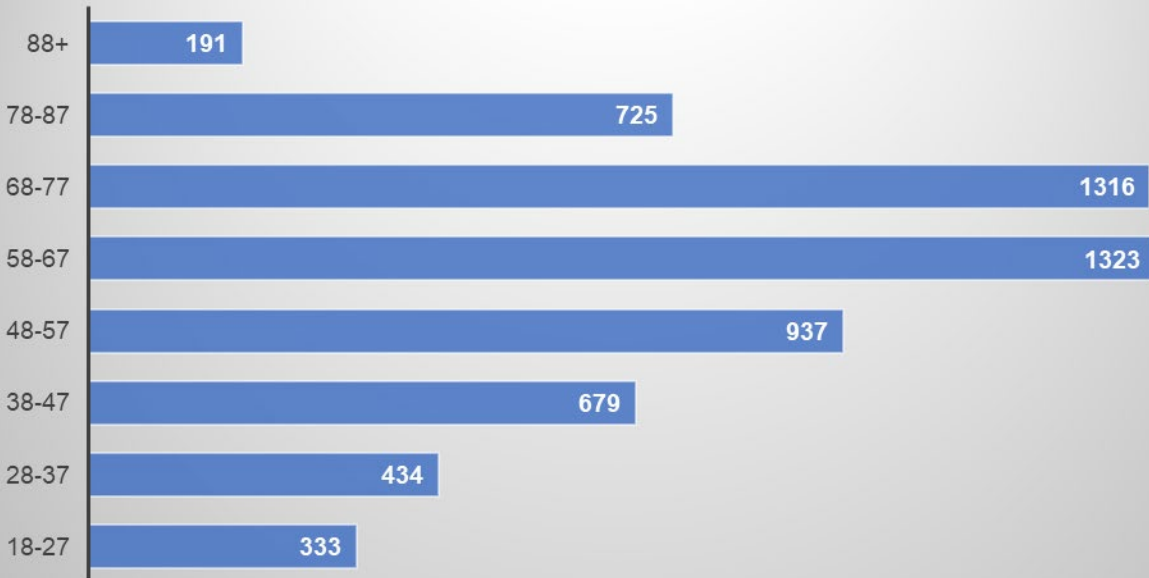

Ward 2 Votes Cast By Age (All Methods)

* Unknown age – 10 voters