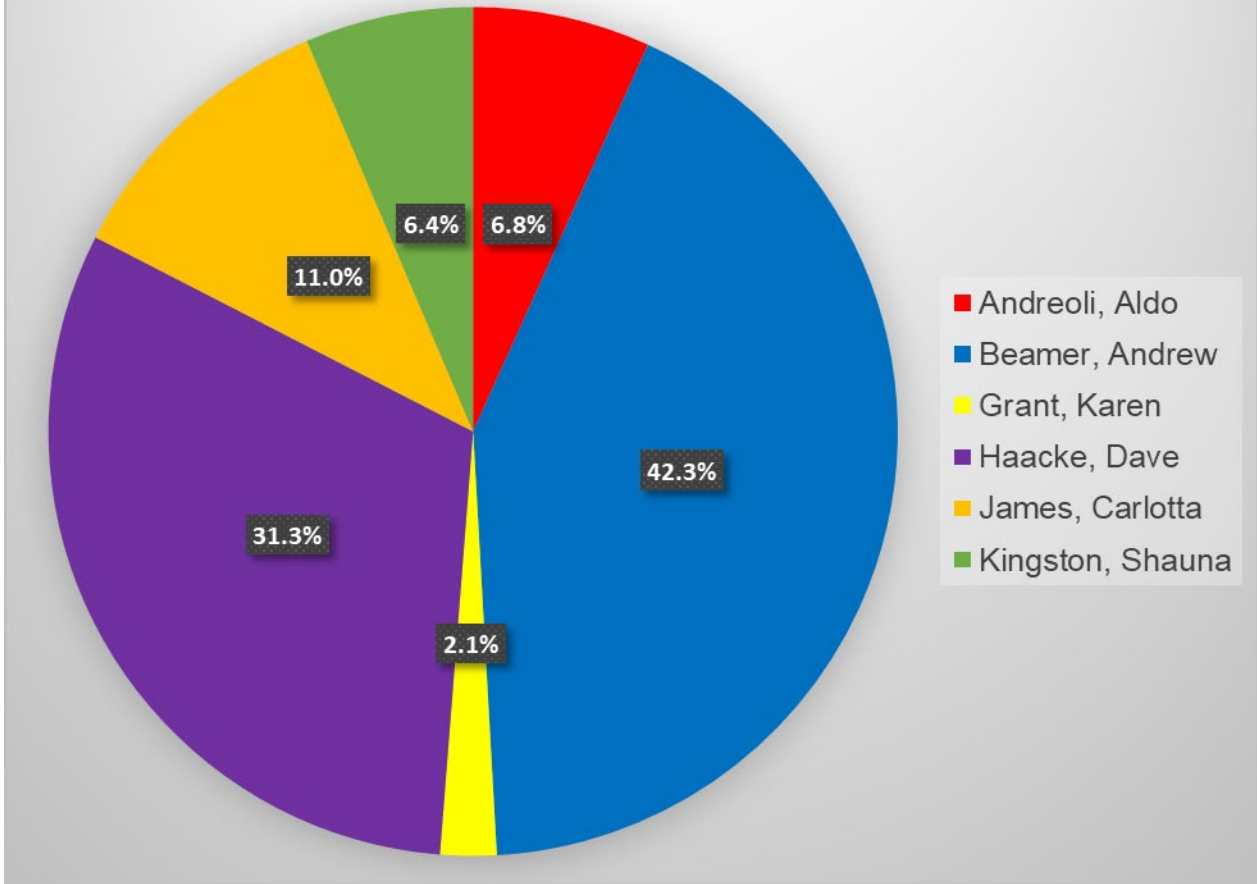

October 15th - Advance Votes Cast for Councillors: Ward 5

October 15th – Advance In-Person Votes Cast for Councillors Ward 5	
Andreoli, Aldo	19
Beamer, Andrew	119
Grant, Karen	6
Haacke, Dave	88
James, Carlotta	31
Kingston, Shauna	18