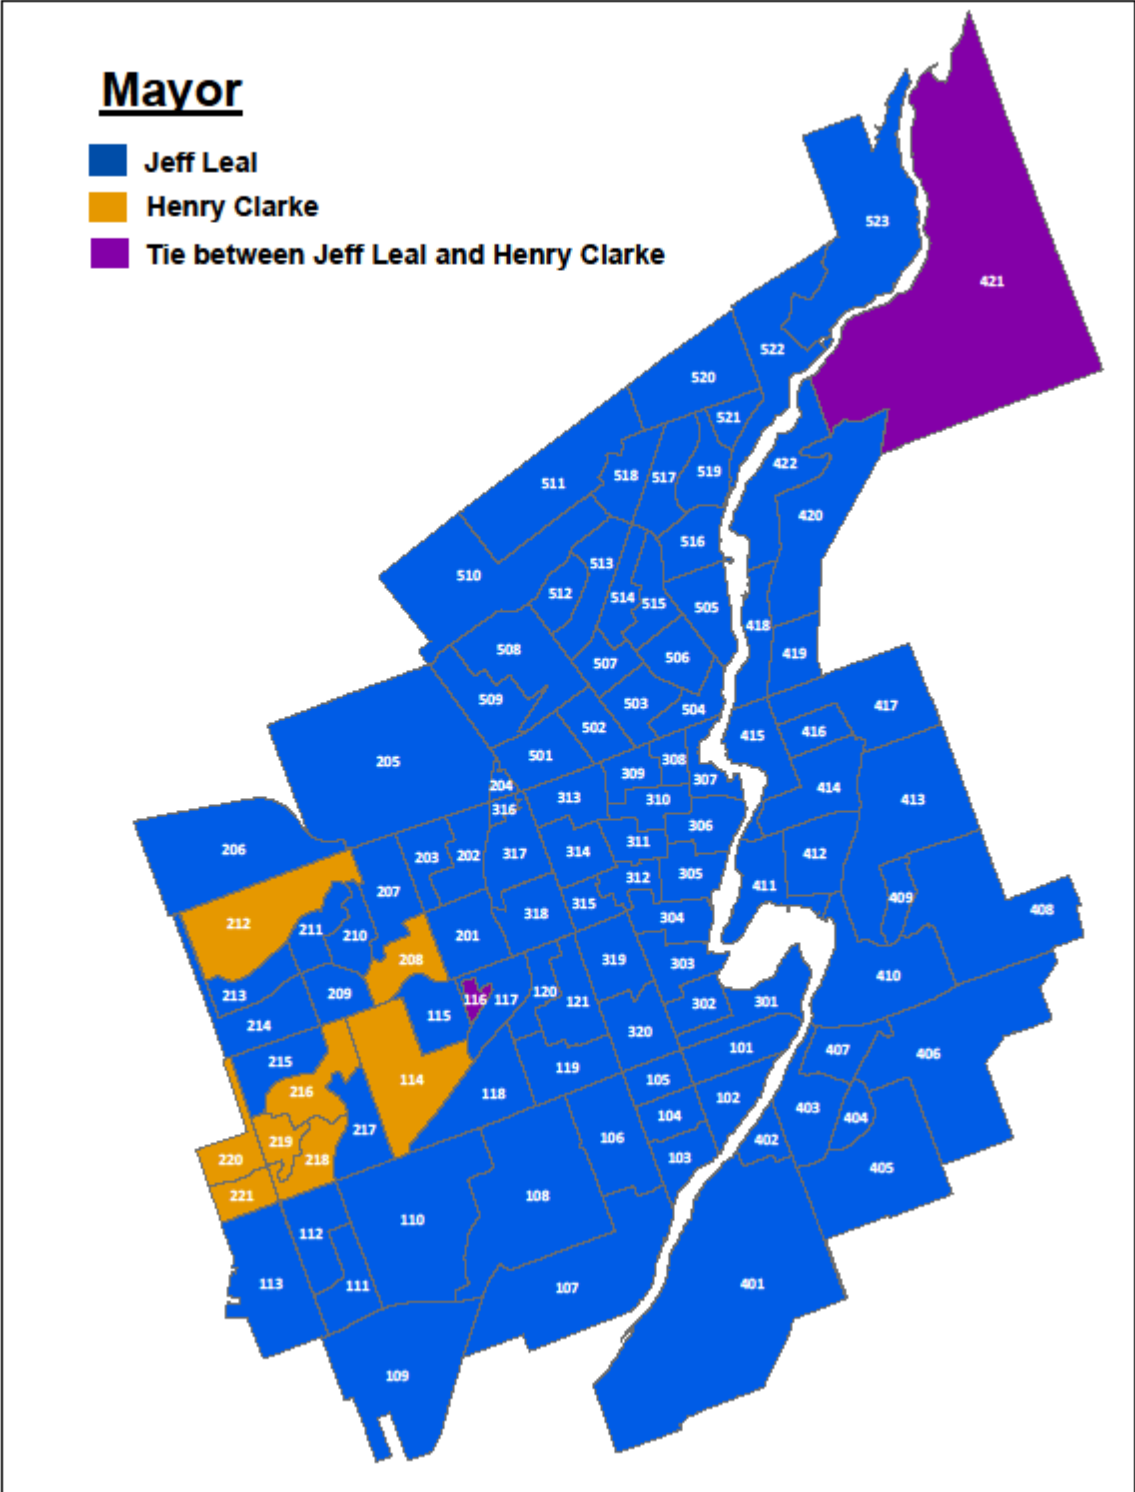

Candidates with the Most Votes per Polling Subdivision: Mayor – Citywide

Ward 1 Votes Cast by Age (All Methods)

*Unknown Age - 4 voters

Ward 1 Votes Cast for Mayor

Ward 1 Votes Cast for Mayor

Clarke, Henry	1,548
Kreuz, Victor	48
Leal, Jeff	2,328
Lumsden, Brian	159
Wright, Stephen	554