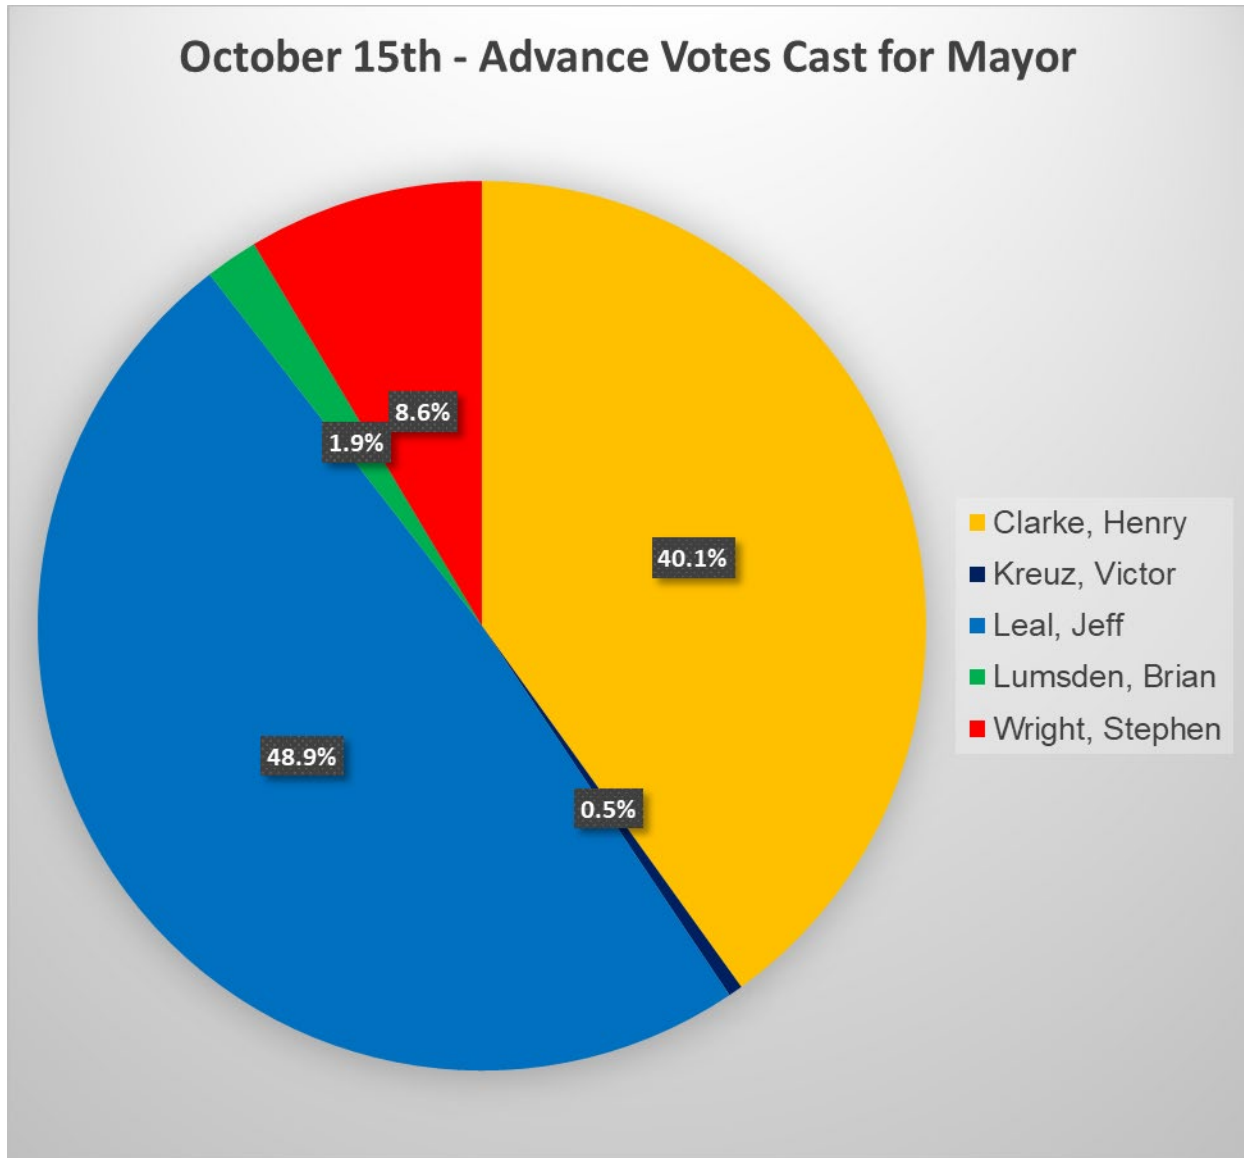

October 8th – Advance In-Person Votes Cast for Councillors Ward 5	
Andreoli, Aldo	20
Beamer, Andrew	77
Grant, Karen	9
Haacke, Dave	48
James, Carlotta	25
Kingston, Shauna	10

Saturday, October 15th

This section includes results from the advance polls offered on October 15, 2022, at Healthy Planet Arena, Peterborough Public Library, Peterborough Lions Club, Northview Community Church, and Westdale United Church.