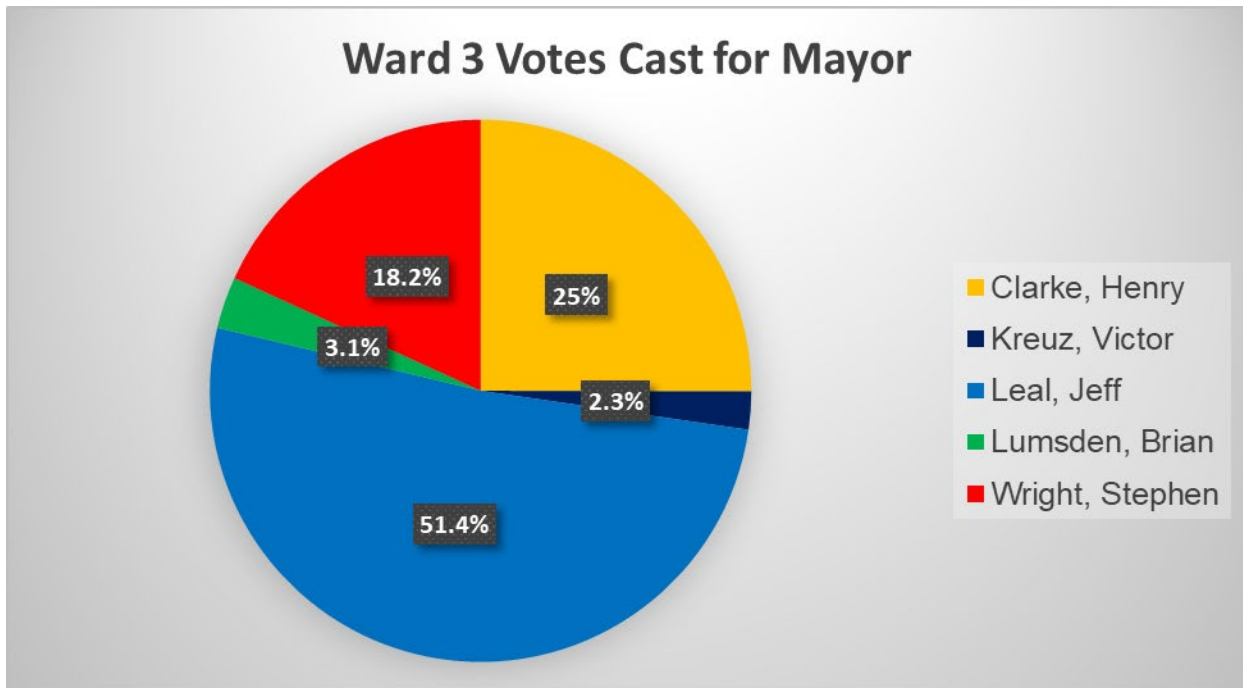

Ward 3 Votes Cast for Mayor

Ward 3 Votes Cast for Mayor	
Clarke, Henry	1200
Kreuz, Victor	108
Leal, Jeff	2465
Lumsden, Brian	148
Wright, Stephen	871