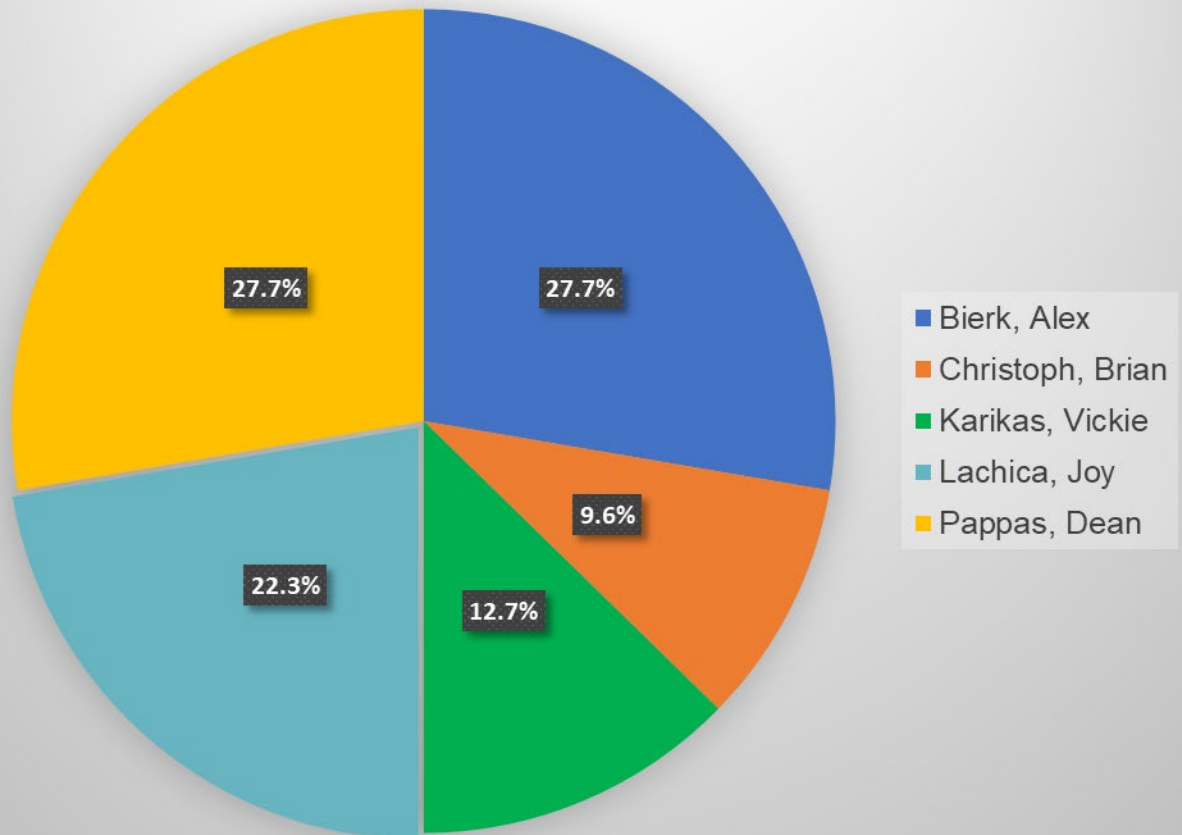

October 22nd - Advanced Votes Cast for Councillors: Ward 3

October 22nd – Advance In-Person Votes Cast for Councillor Ward 3	
Bierk, Alex	72
Christoph, Brian	25
Karikas, Vickie	33
Lachica, Joy	58
Pappas, Dean	72