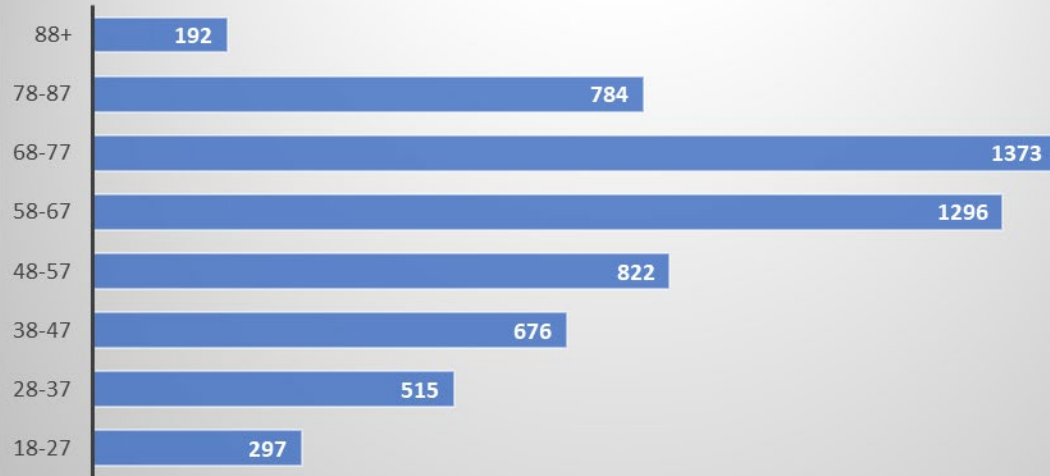

Ward 5 Votes Cast By Age (All Methods)

*Unknown age – 1 voter