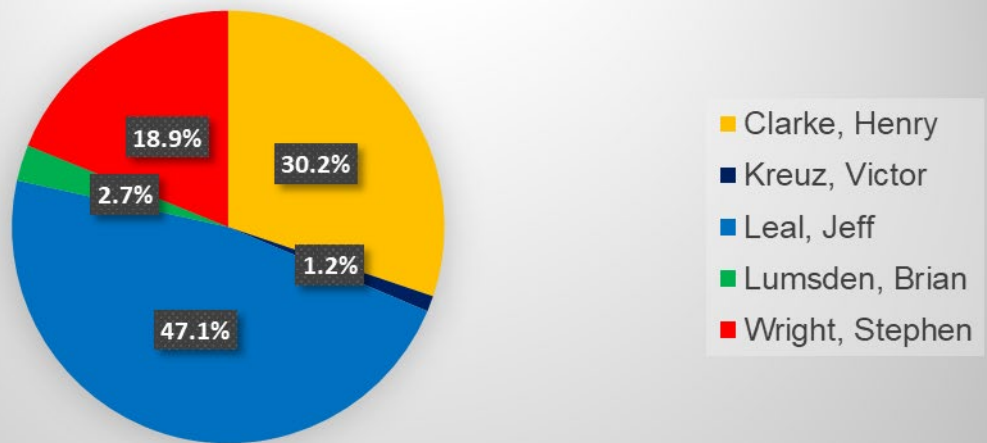

Ward 5 Votes Cast for Mayor

Ward 5 Votes Cast for Mayor

Clarke, Henry	1,780
Kreuz, Victor	69
Leal, Jeff	2,777
Lumsden, Brian	158
Wright, Stephen	1,112