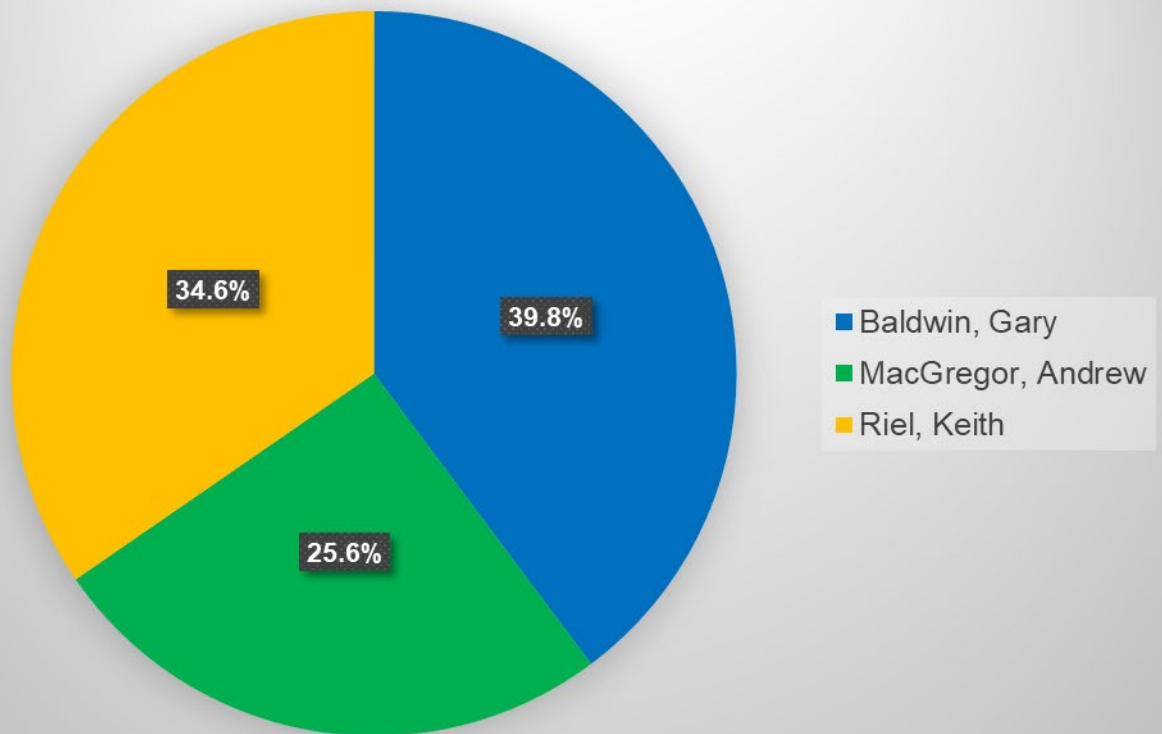

Internet Votes Cast for Councillor: Ward 4

Internet Votes Cast for Councillor Ward 4	
Baldwin, Gary	2231
MacGregor, Andrew	1436
Riel, Keith	1941