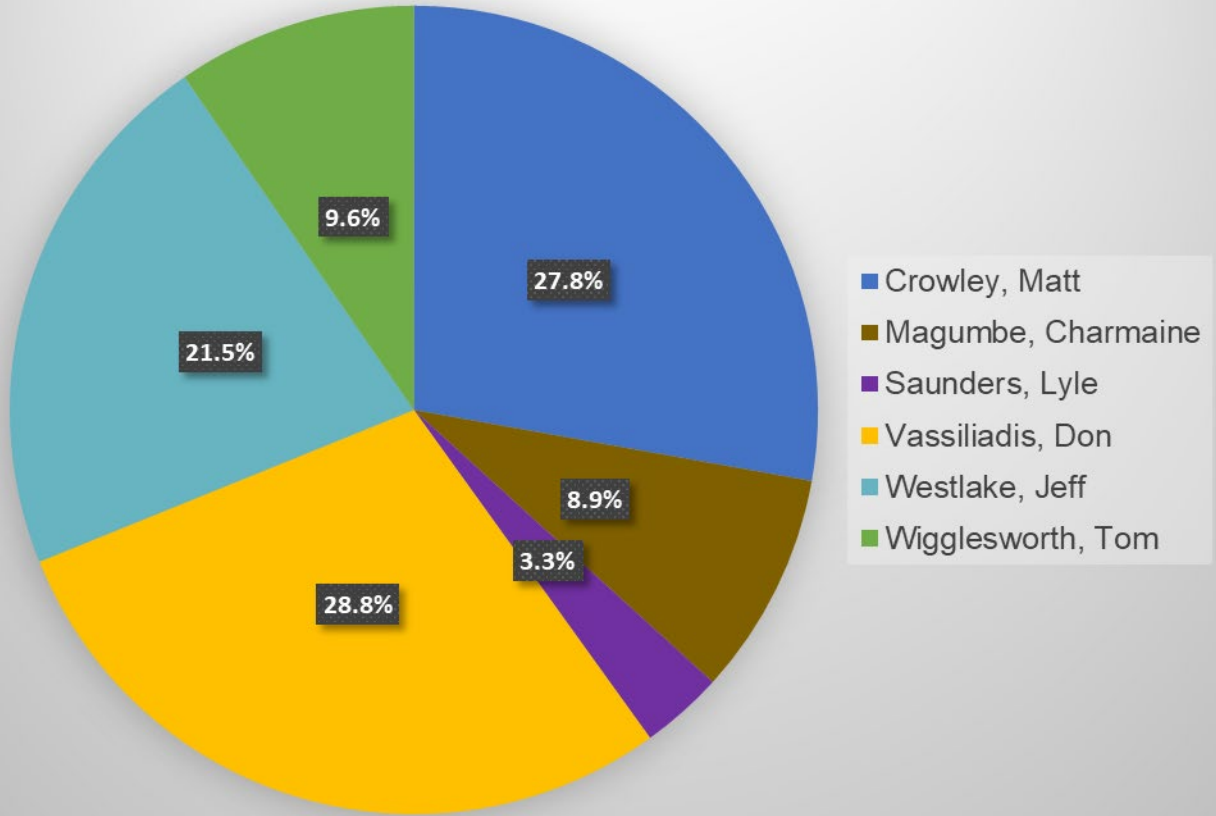

October 15th - Advanced Votes Cast for Councillors: Ward 2

October 15th – Advance In-Person Votes Cast for Councillors Ward 2	
Crowley, Matt	84
Magumbe, Charmaine	27
Saunders, Lyle	10
Vassiliadis, Don	87
Westlake, Jeff	65
Wigglesworth, Tom	29