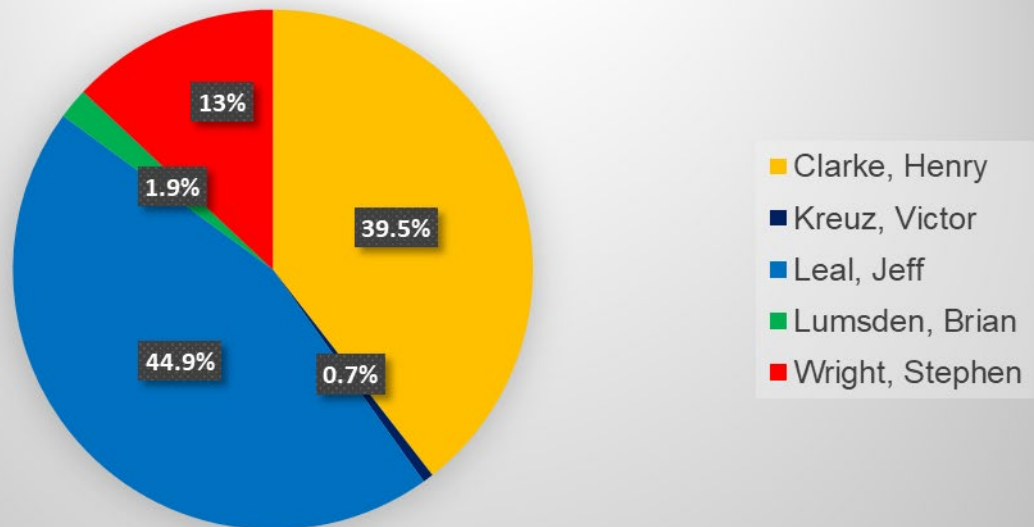

Ward 2 Votes Cast for Mayor

Clarke, Henry	2341
Kreuz, Victor	39
Leal, Jeff	2663
Lumsden, Brian	114
Wright, Stephen	771

Overall Results: Councillor Ward 2

Councillor Ward 2	
Crowley, Matt	2871
Magumbe, Charmaine	1620
Saunders, Lyle	520
Vassiliadis, Don	2469
Westlake, Jeff	1968
Wigglesworth, Tom	806