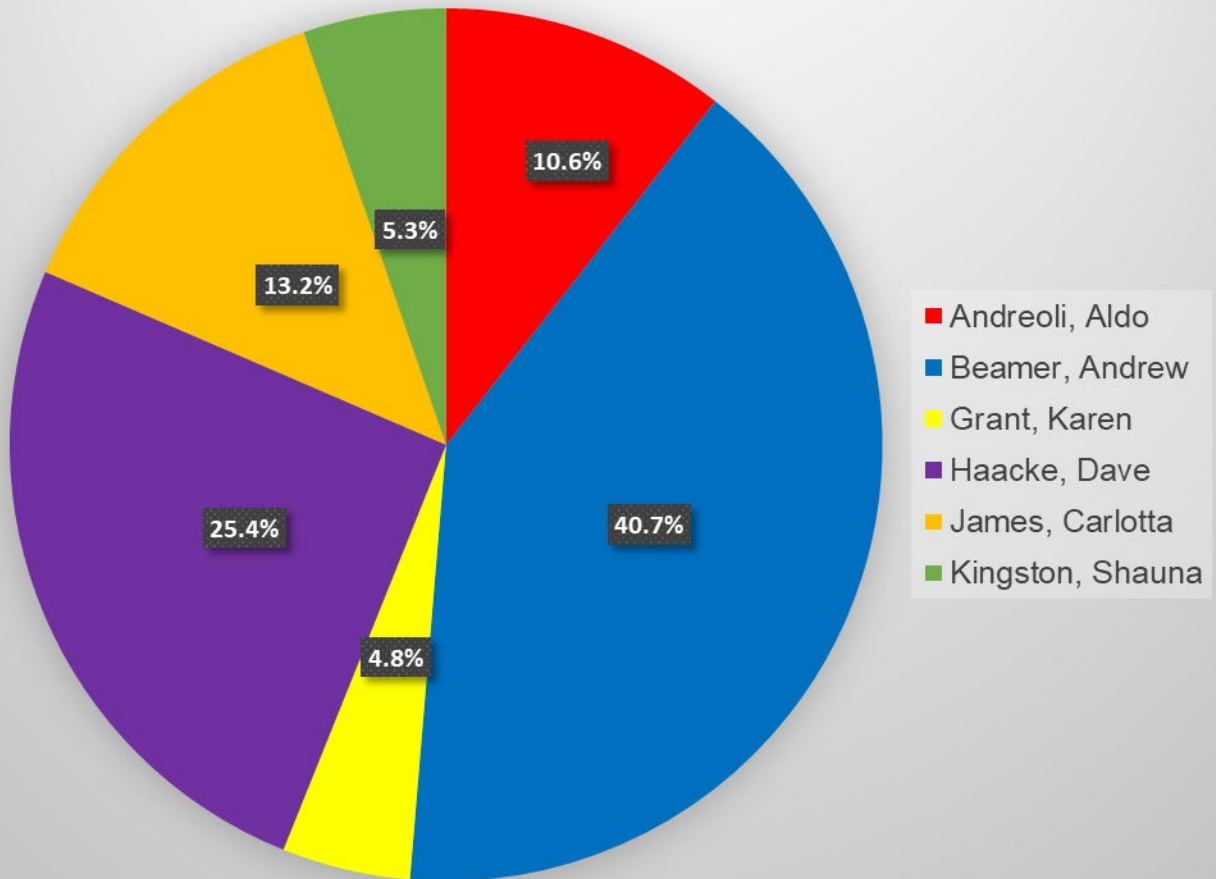

October 8th - Advance Votes Cast for Councillors: Ward 5

October 8th – Advance In-Person Votes Cast for Councillors Ward 5	
Andreoli, Aldo	20
Beamer, Andrew	77
Grant, Karen	9
Haacke, Dave	48
James, Carlotta	25
Kingston, Shauna	10