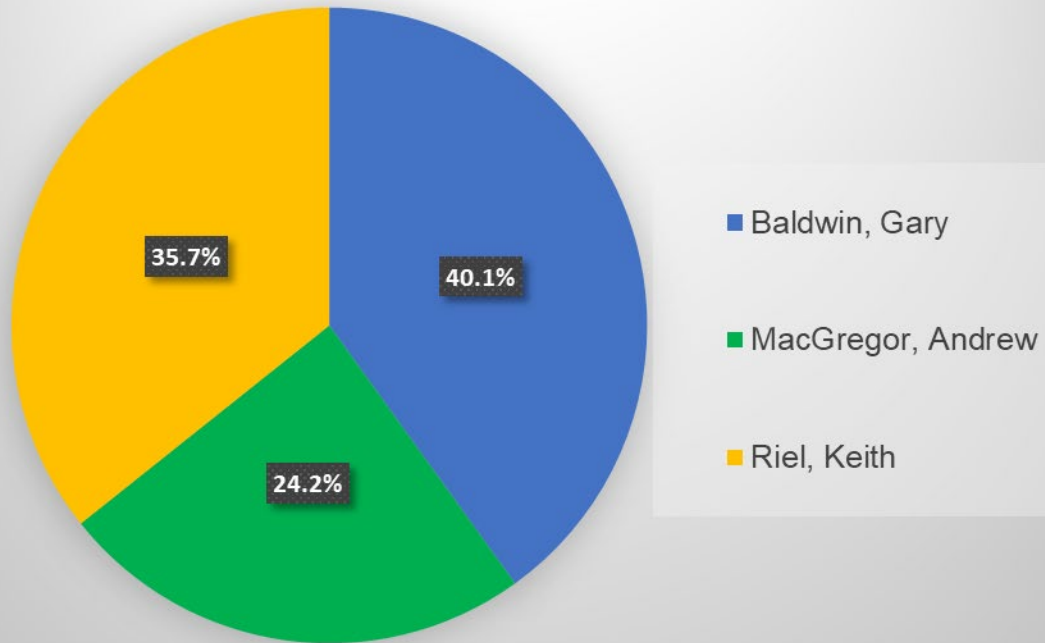

Overall Results: Councillor Ward 4

Councillor Ward 4	
Baldwin, Gary	3326
MacGregor, Andrew	2011
Riel, Keith	2964