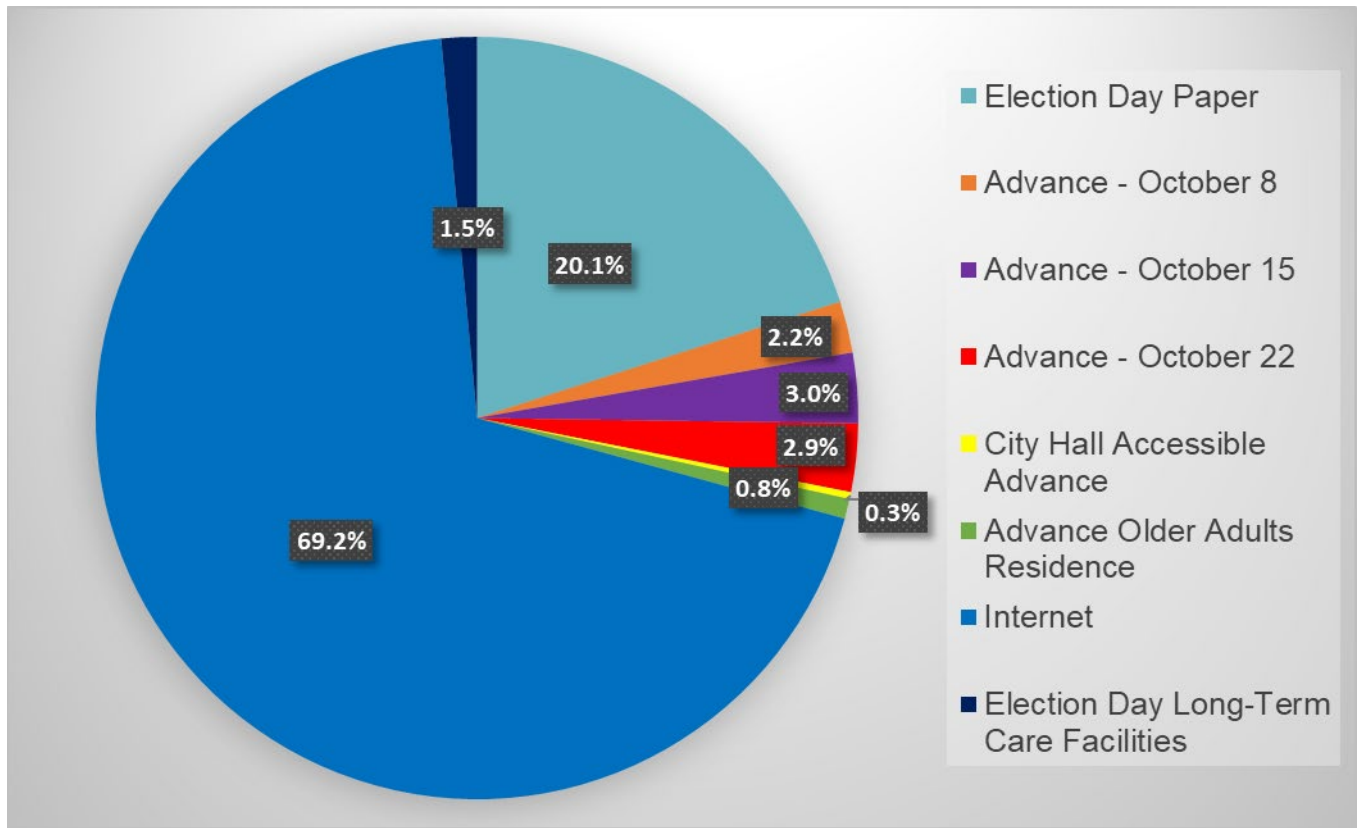

Votes Cast by Method

* Two long-term care facilities, Chartwell Jackson Creek Retirement Residence and Extencicare, utilized online voting exclusively due to COVID outbreaks. Fairhaven used online voting specifically for outbreak floors while in-person voting was still available to all other residents. For residents in these facilities that voted online, their votes would be reflected in Internet voting instead of Election Day Long-Term Care Facilities.

Method	Votes Cast
Election Day Paper	5287
Advance - October 8	575
Advance - October 15	786
Advance - October 22	762
City Hall Accessible Advance	76
Advance Older Adults Residence	223
Internet	18246
Total Ballots Cast	26352