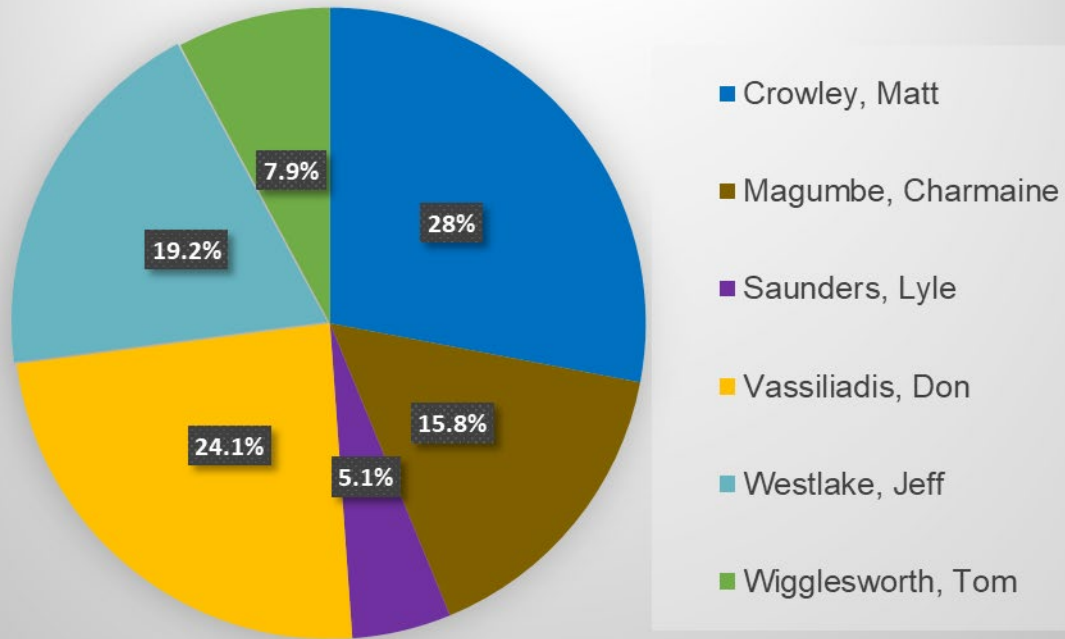

Ward 2 Votes Cast for Mayor

Clarke, Henry	2341
Kreuz, Victor	39
Leal, Jeff	2663
Lumsden, Brian	114
Wright, Stephen	771

Overall Results: Councillor Ward 2

Councillor Ward 2	
Crowley, Matt	2871
Magumbe, Charmaine	1620
Saunders, Lyle	520
Vassiliadis, Don	2469
Westlake, Jeff	1968
Wigglesworth, Tom	806