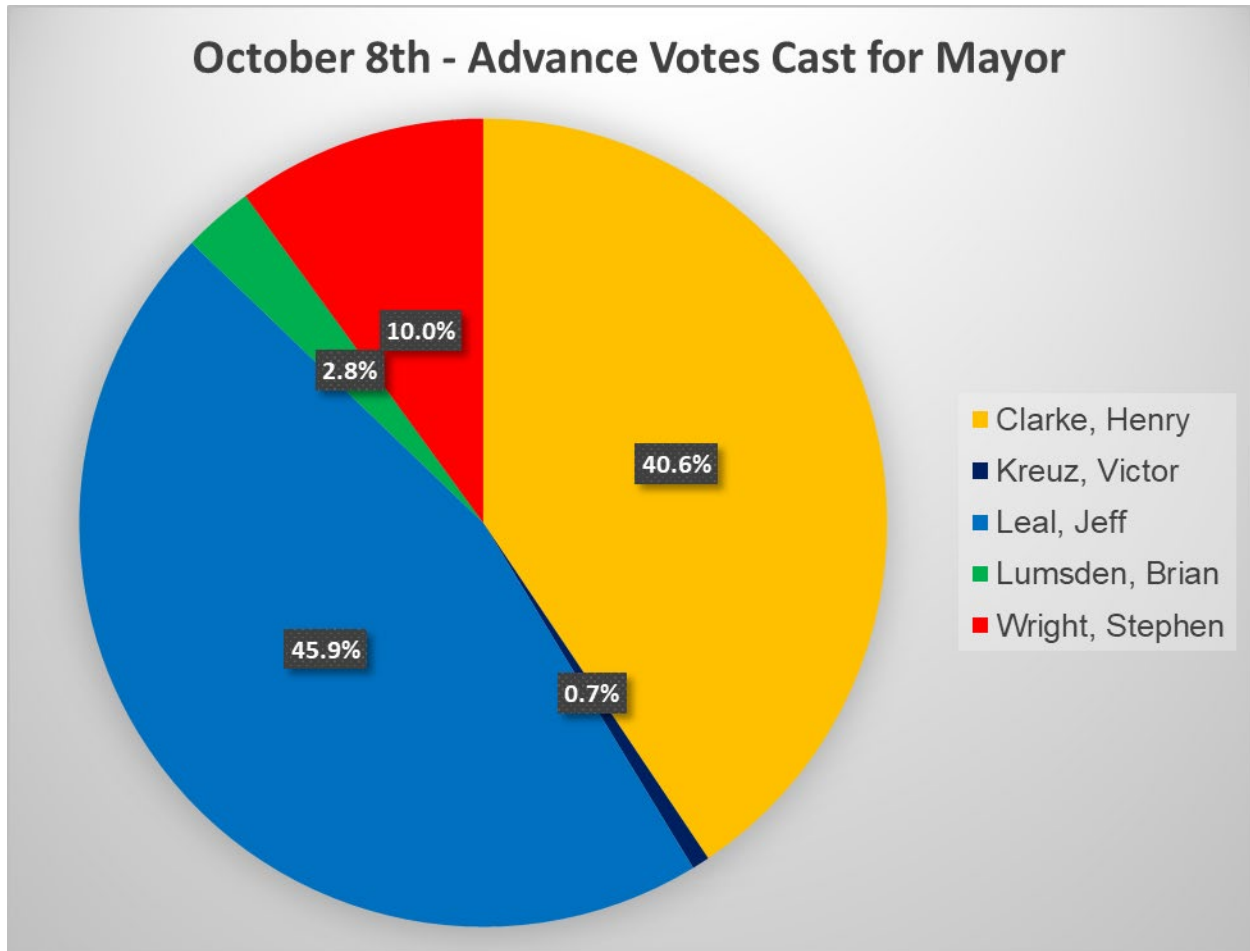

Advance In-Person Voting

Saturday, October 8th

This section includes results from the advance polls offered on October 8, 2022, at Healthy Planet Arena, Peterborough Public Library, Peterborough Lions Club, Northview Community Church, and Westdale United Church.