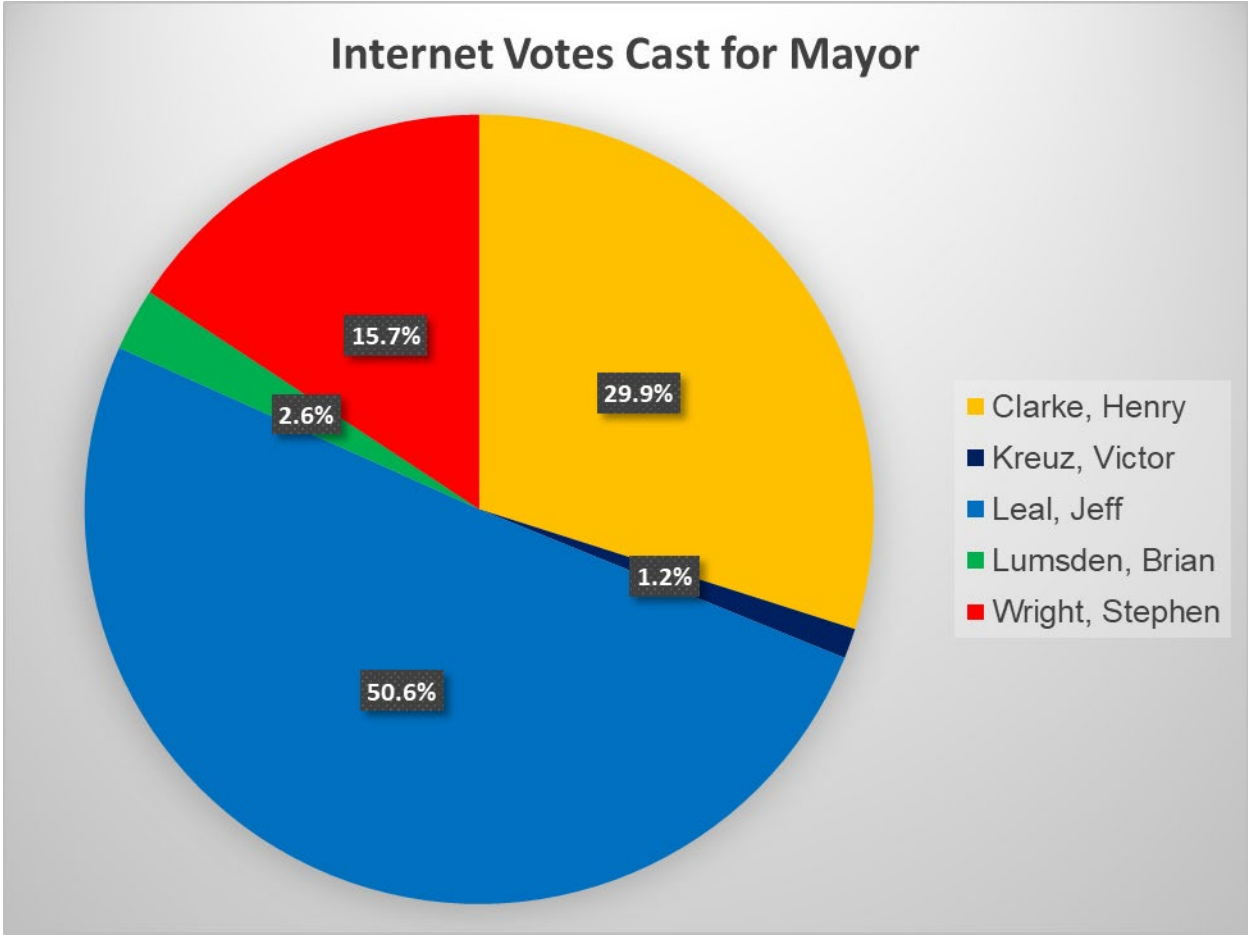

Internet Voting

Internet Votes Cast for Mayor	
Clarke, Henry	5417
Kreuz, Victor	223
Leal, Jeff	9156
Lumsden, Brian	463
Wright, Stephen	2849