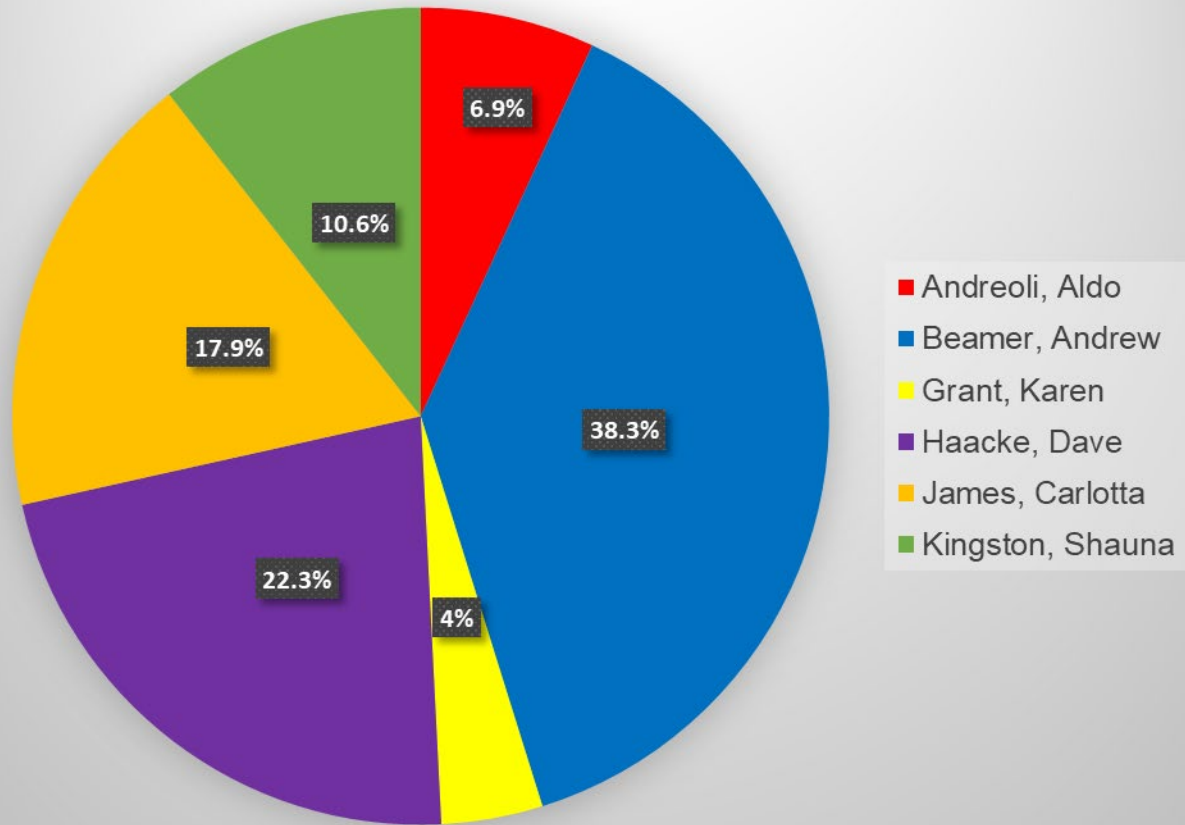

Overall Results: Councillor Ward 5

Councillor Ward 5	
Andreoli, Aldo	722
Beamer, Andrew	4003
Grant, Karen	420
Haacke, Dave	2334
James, Carlotta	1874
Kingston, Shauna	1105