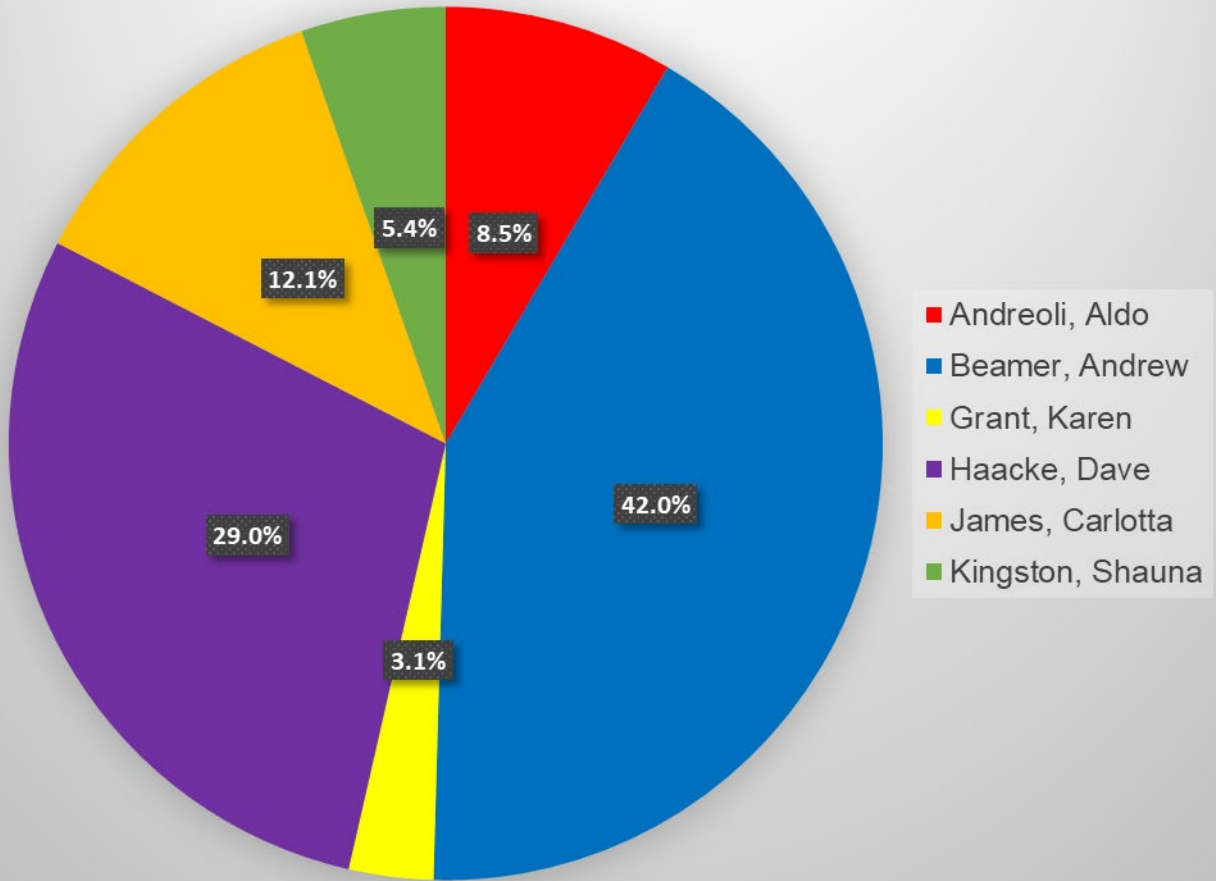

October 22nd - Advance Votes Cast for Councillors: Ward 5

October 22nd – Advance In-Person Votes Cast for Councillor Ward 5	
Andreoli, Aldo	19
Beamer, Andrew	94
Grant, Karen	7
Haacke, Dave	65
James, Carlotta	27
Kingston, Shauna	12