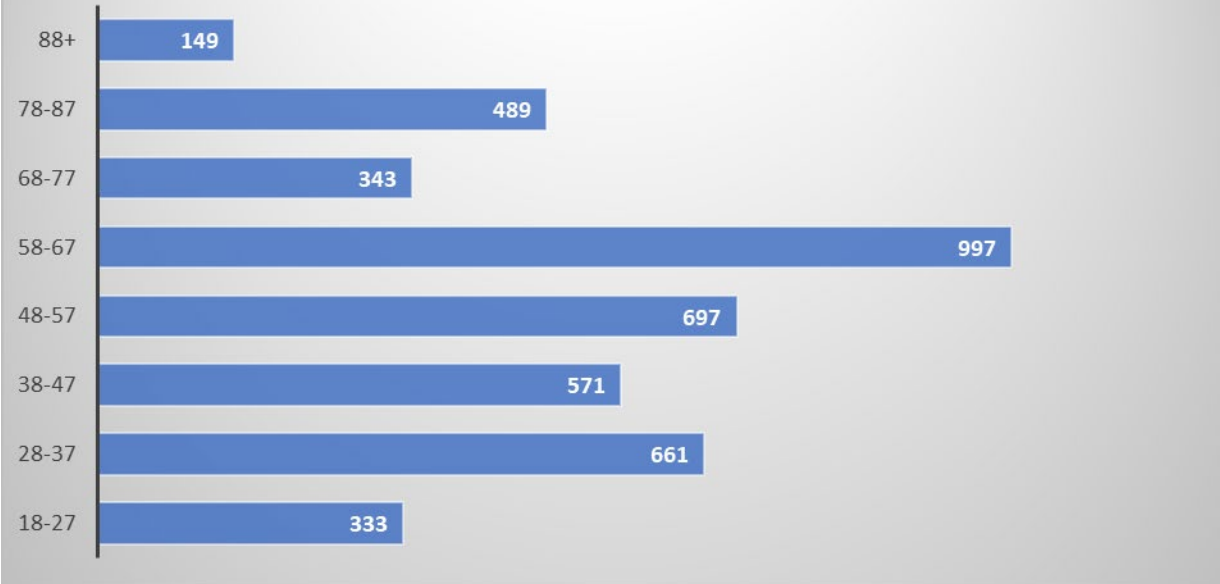

Ward 3 Votes Cast By Age (All Methods)

*Unknown Age – 5 voters