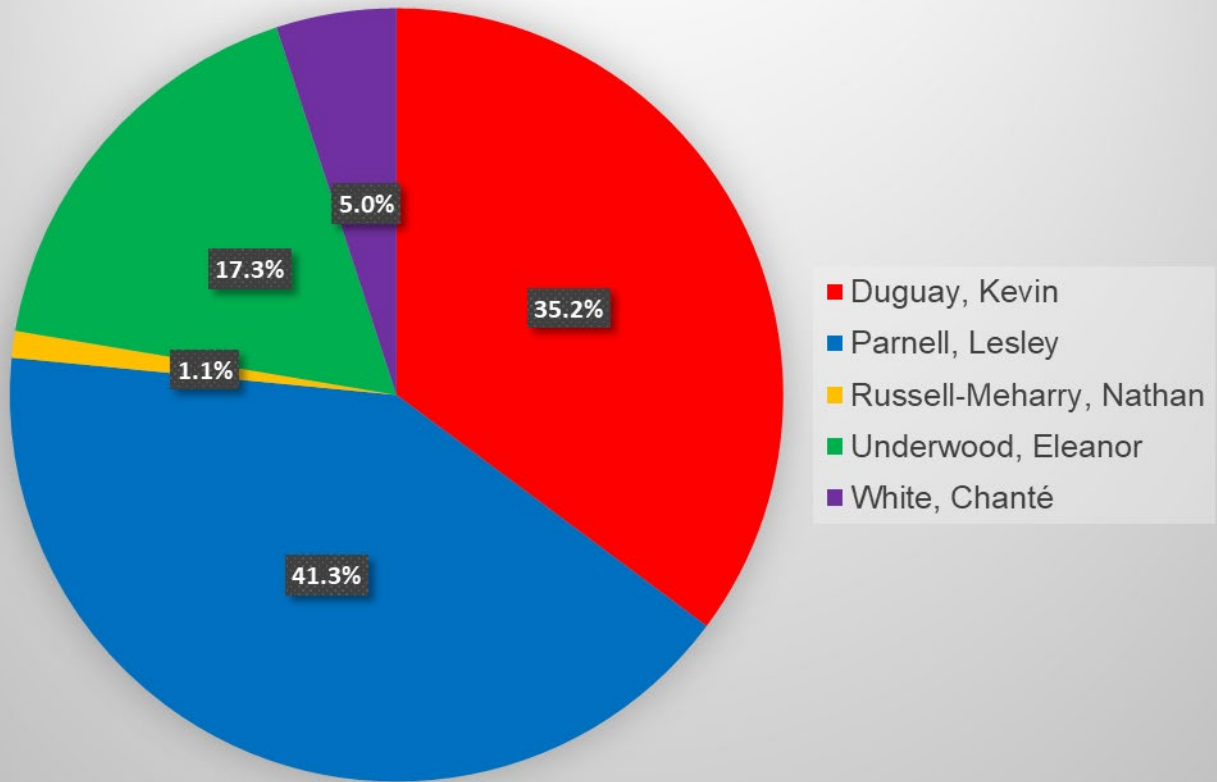

October 8th - Advanced Votes Cast for Councillors: Ward 1

October 8th – Advance In-Person Votes Cast for Councillors Ward 1	
Duguay, Kevin	63
Parnell, Lesley	74
Russell-Meharry, Nathan	2
Underwood, Eleanor	31
White, Chanté	9