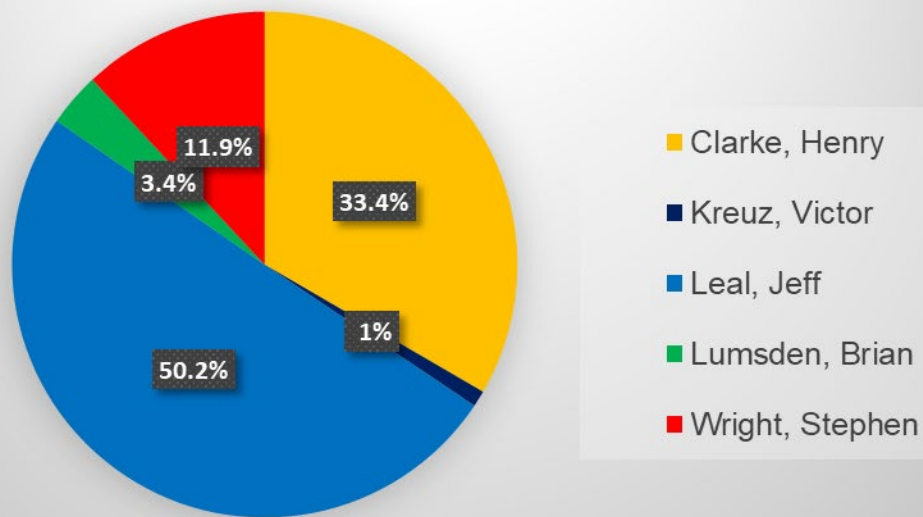

Candidates with the Most Votes per Polling Subdivision: Mayor – Citywide

Ward 1 Votes Cast by Age (All Methods)

*Unknown Age - 4 voters

Ward 1 Votes Cast for Mayor

Ward 1 Votes Cast for Mayor

Clarke, Henry	1,548
Kreuz, Victor	48
Leal, Jeff	2,328
Lumsden, Brian	159
Wright, Stephen	554