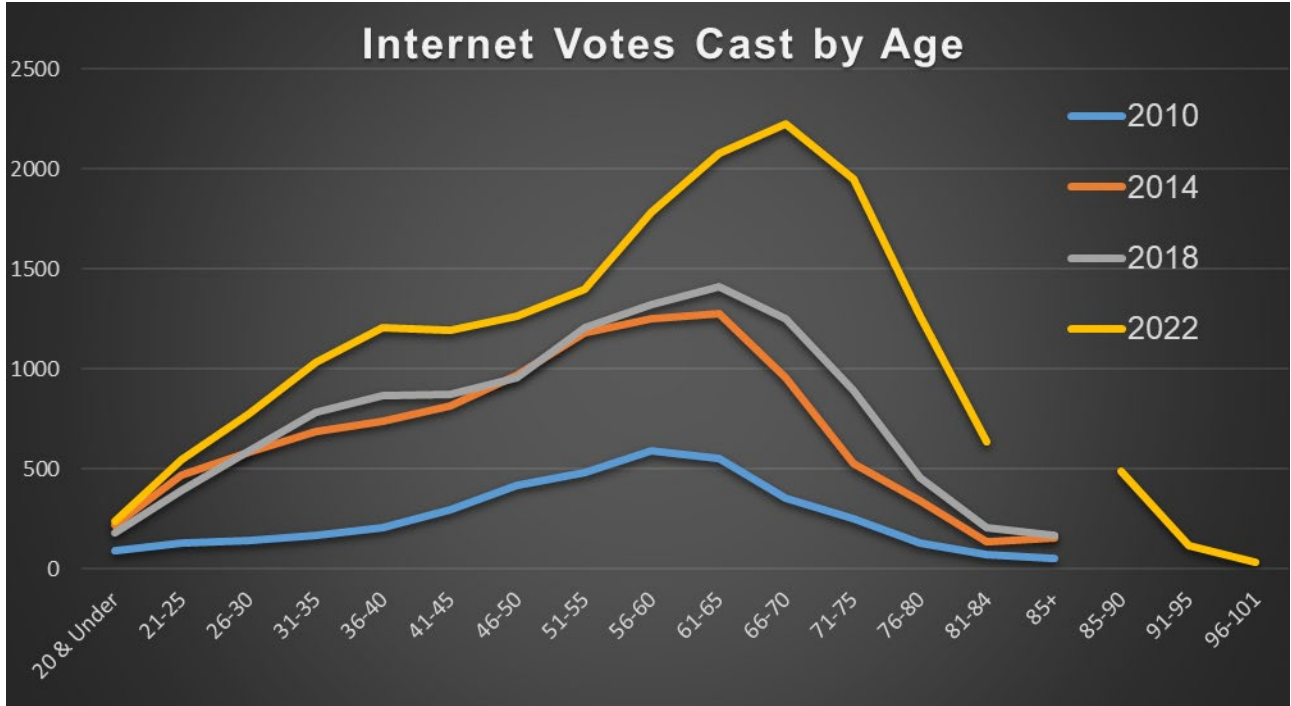

Age of Votes Cast by Method