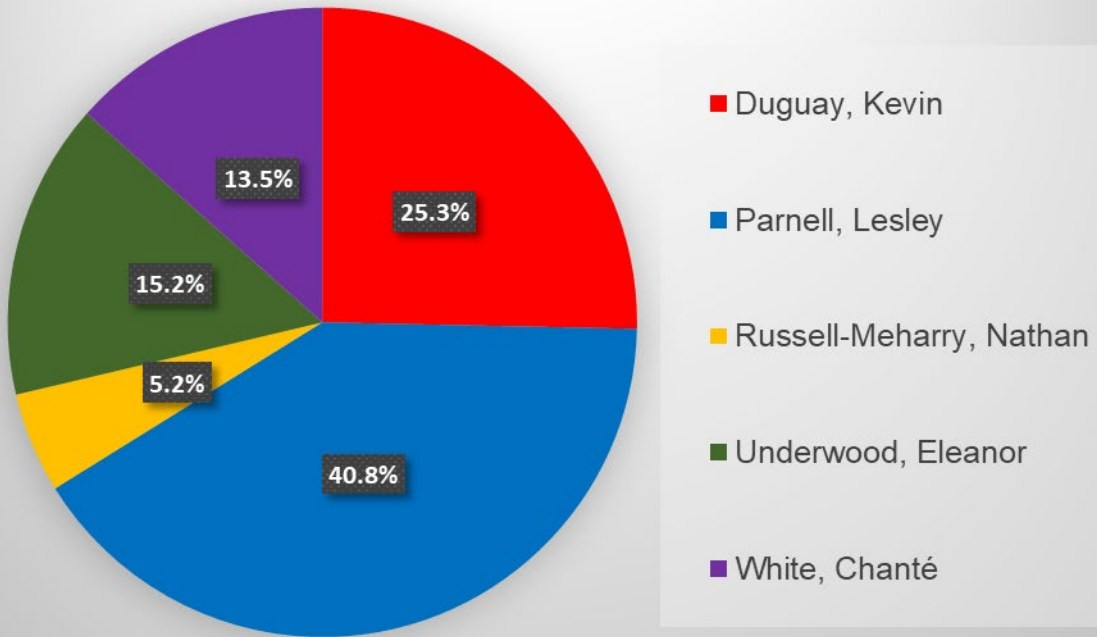

Overall Results: Councillor Ward 1

Councillor Ward 1	
Duguay, Kevin	1943
Parnell, Lesley	3132
Russell-Meharry, Nathan	396
Underwood, Eleanor	1169
White, Chanté	1032