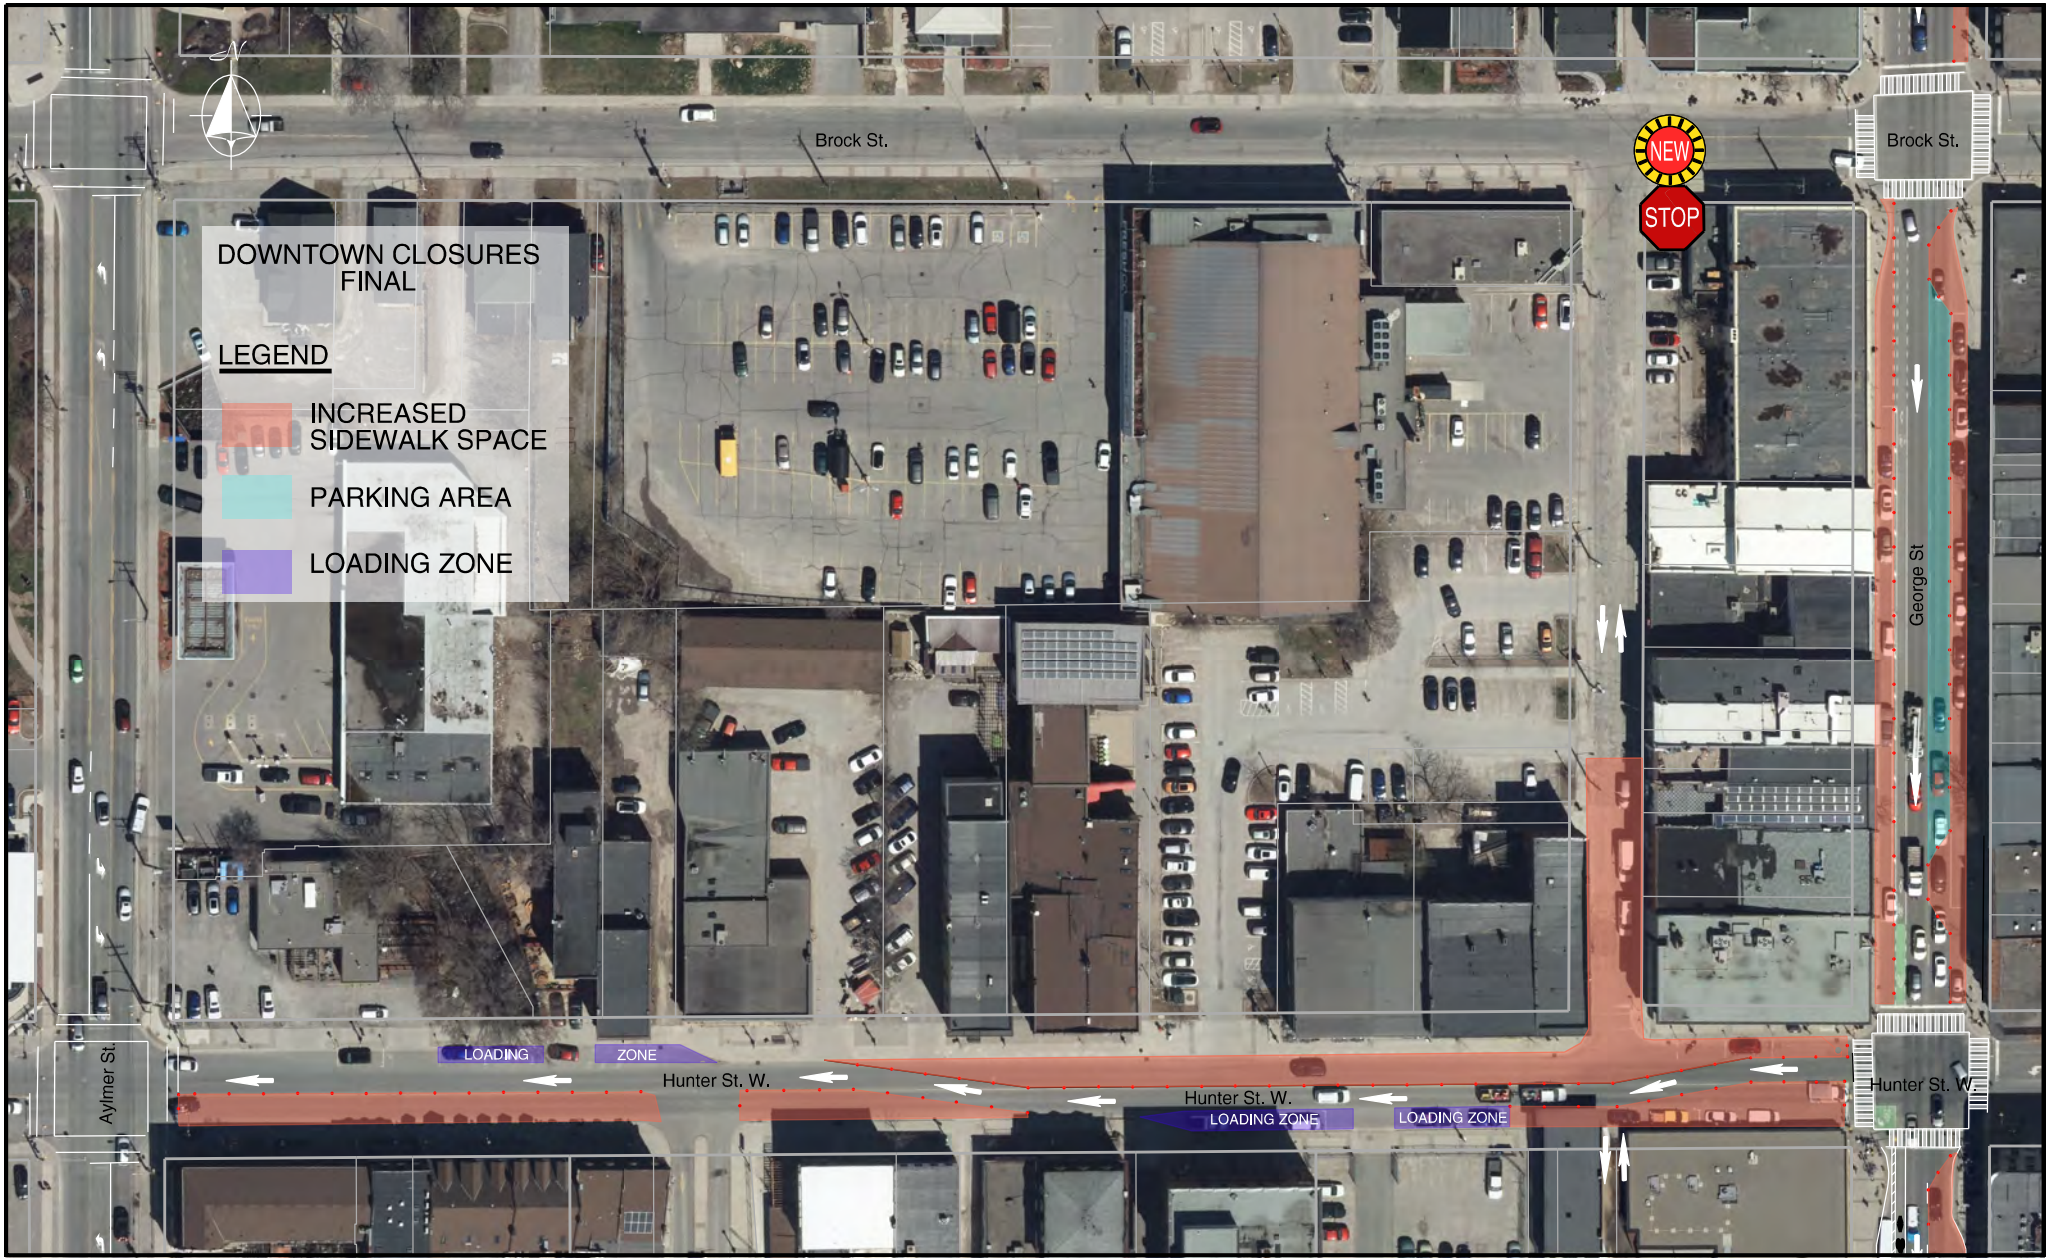

DOWNTOWN CLOSURES FINAL

LEGEND

- INCREASED SIDEWALK SPACE
- PARKING AREA
- LOADING ZONE

Brock St.

Brock St.

George St.

Aylmer St.

LOADING ZONE

Hunter St. W.

Hunter St. W.

LOADING ZONE

LOADING ZONE

Hunter St. W.