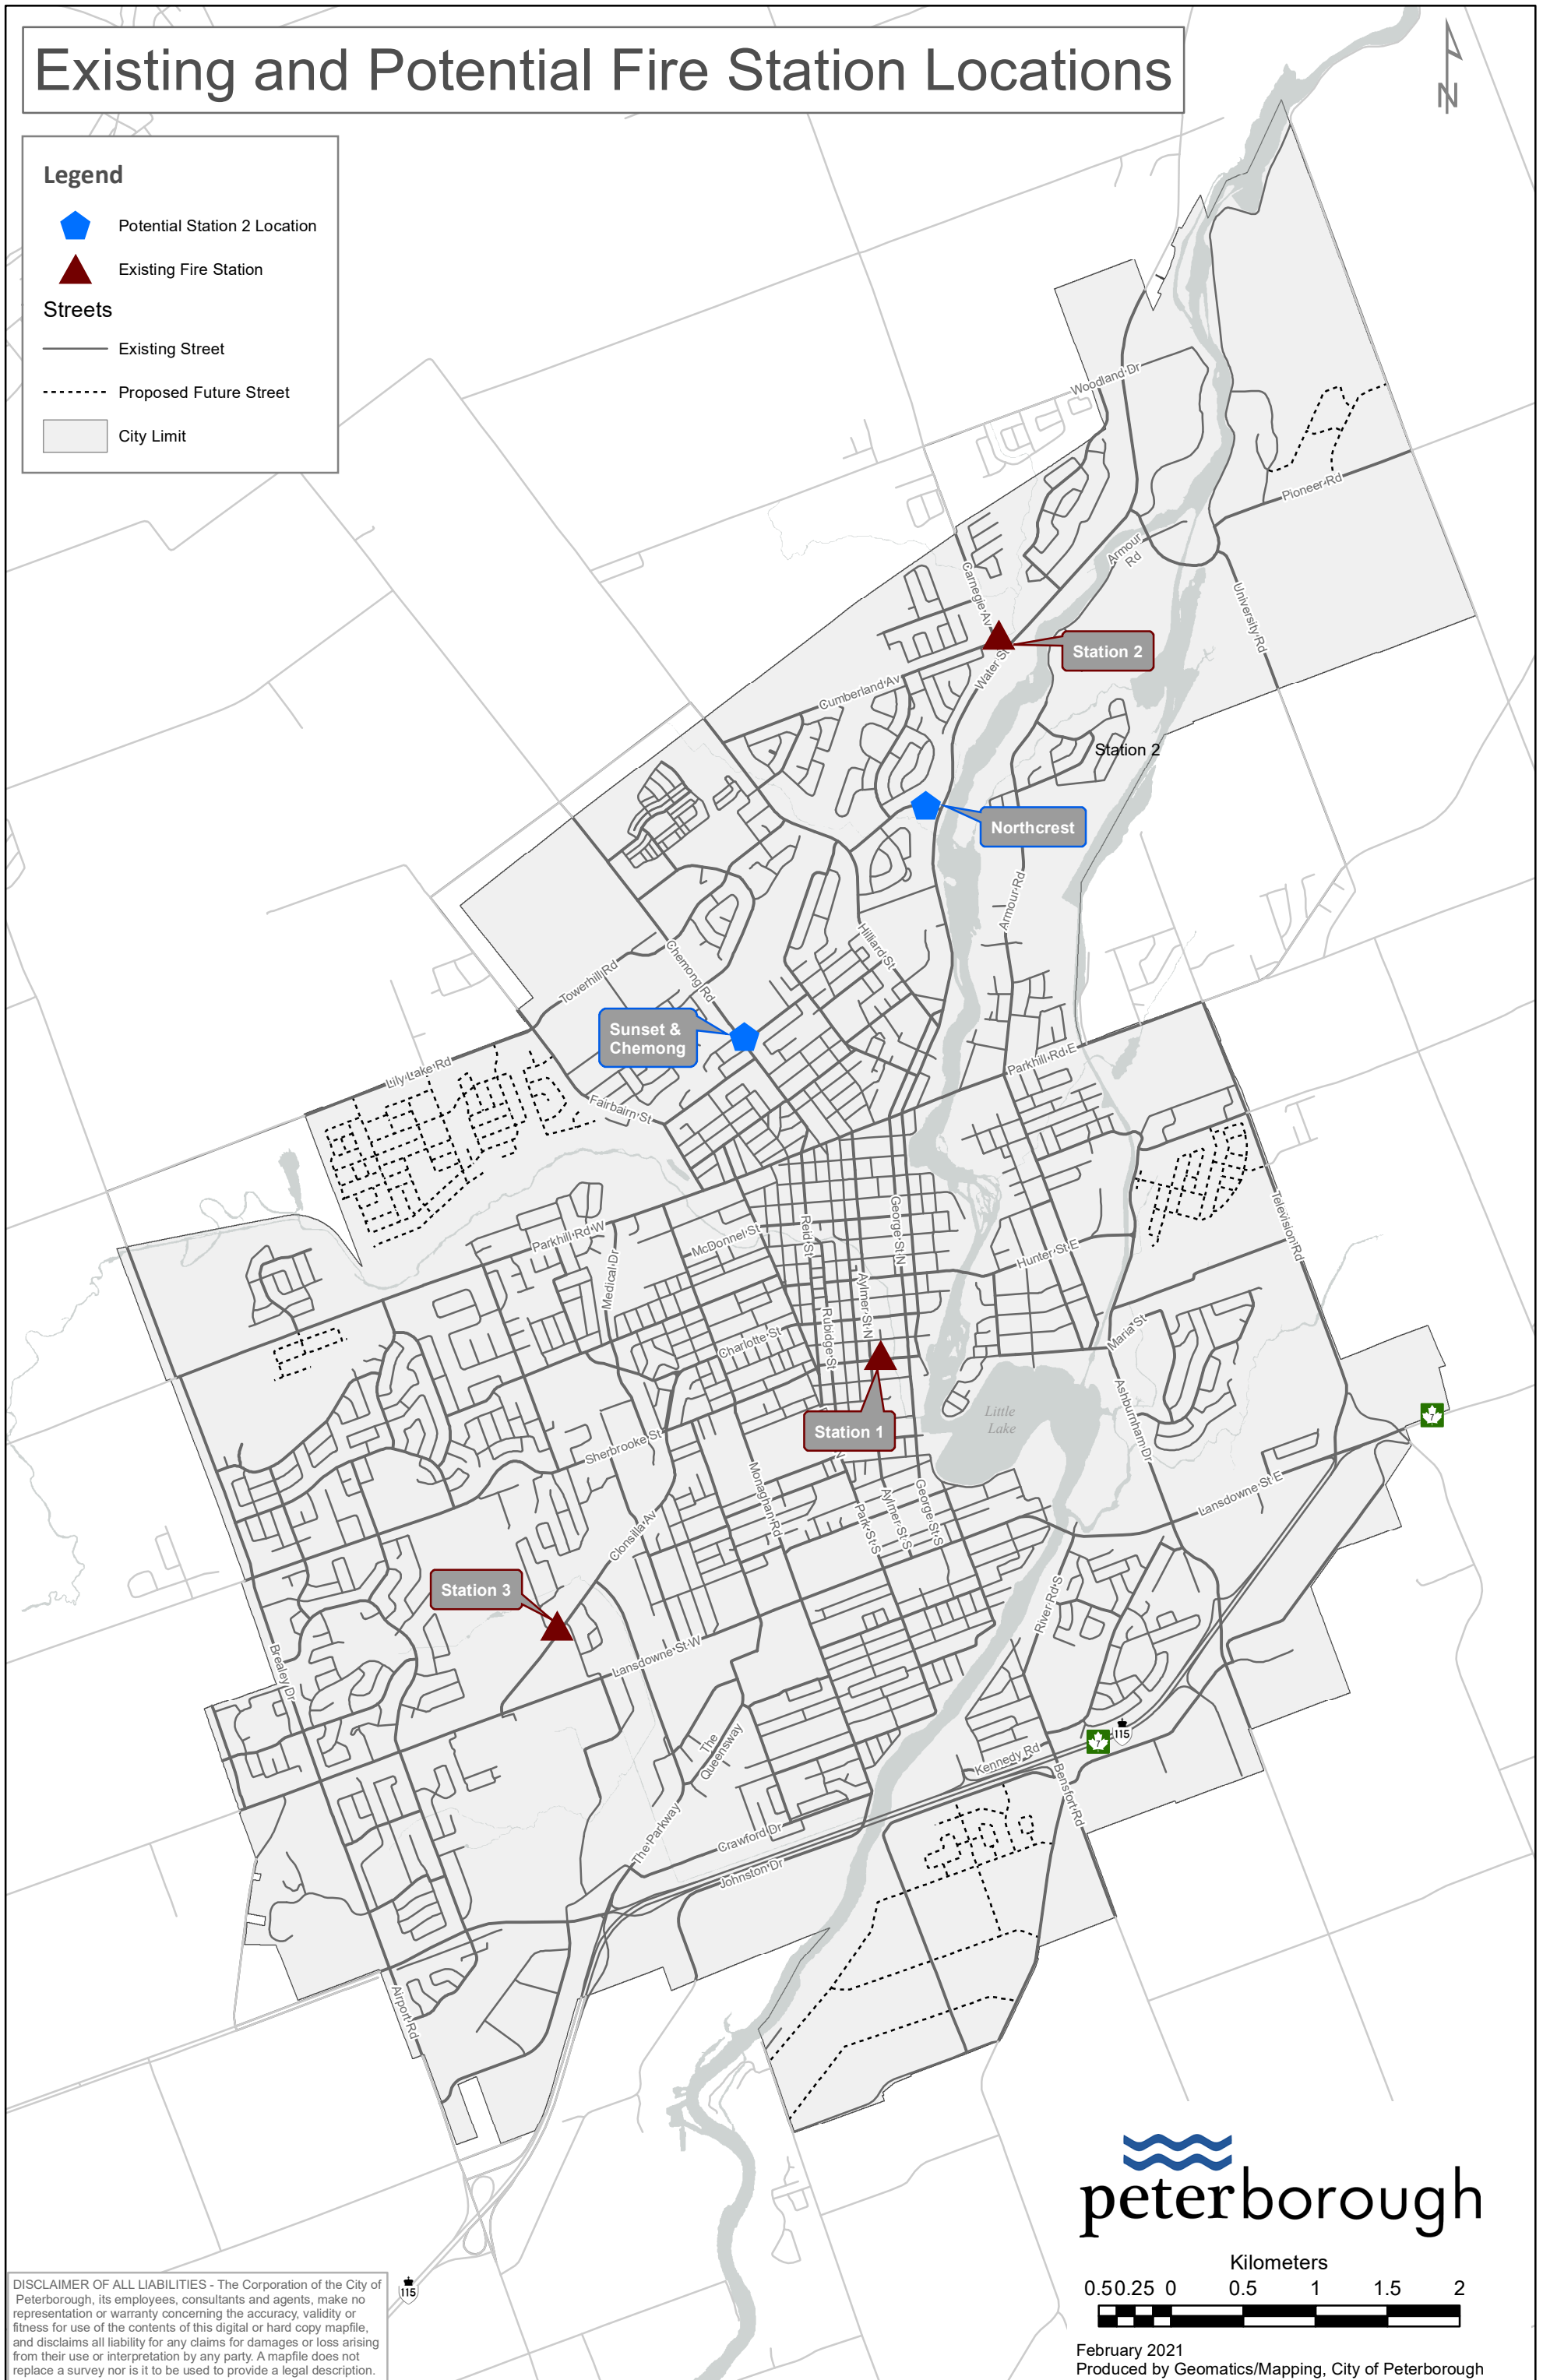

Existing and Potential Fire Station Locations

Legend

-  Potential Station 2 Location
-  Existing Fire Station

Streets

-  Existing Street
-  Proposed Future Street
-  City Limit

DISCLAIMER OF ALL LIABILITIES - The Corporation of the City of Peterborough, its employees, consultants and agents, make no representation or warranty concerning the accuracy, validity or fitness for use of the contents of this digital or hard copy mapfile, and disclaims all liability for any claims for damages or loss arising from their use or interpretation by any party. A mapfile does not replace a survey nor is it to be used to provide a legal description.

February 2021
Produced by Geomatics/Mapping, City of Peterborough