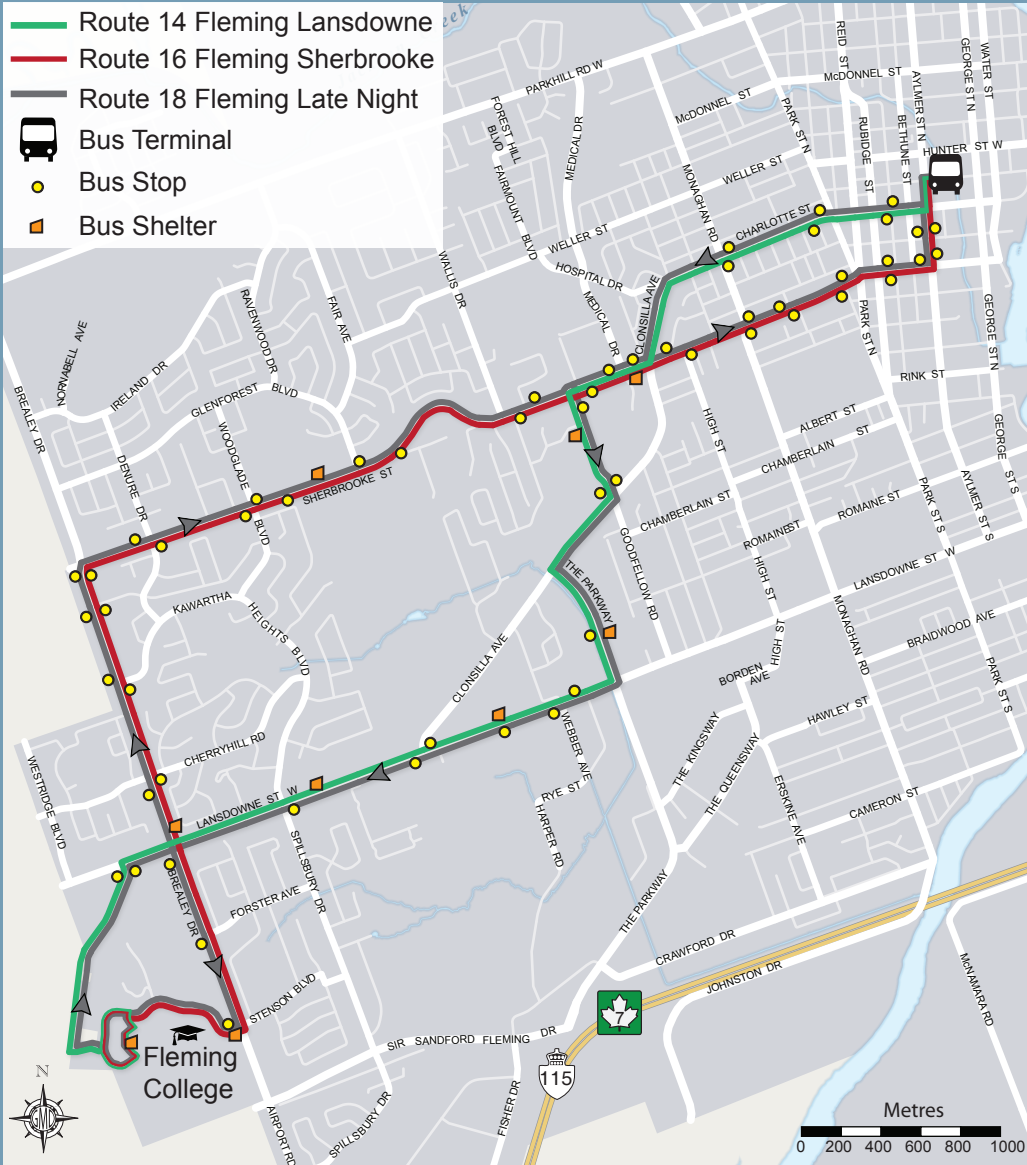

FLEMING EXPRESS

- Route 14 Fleming Lansdowne
- Route 16 Fleming Sherbrooke
- Route 18 Fleming Late Night
- Bus Terminal
- Bus Stop
- Bus Shelter

Please visit <http://flemingsac.ca/sac-services/transportation/> for regular, reading week, and exam transit schedules.