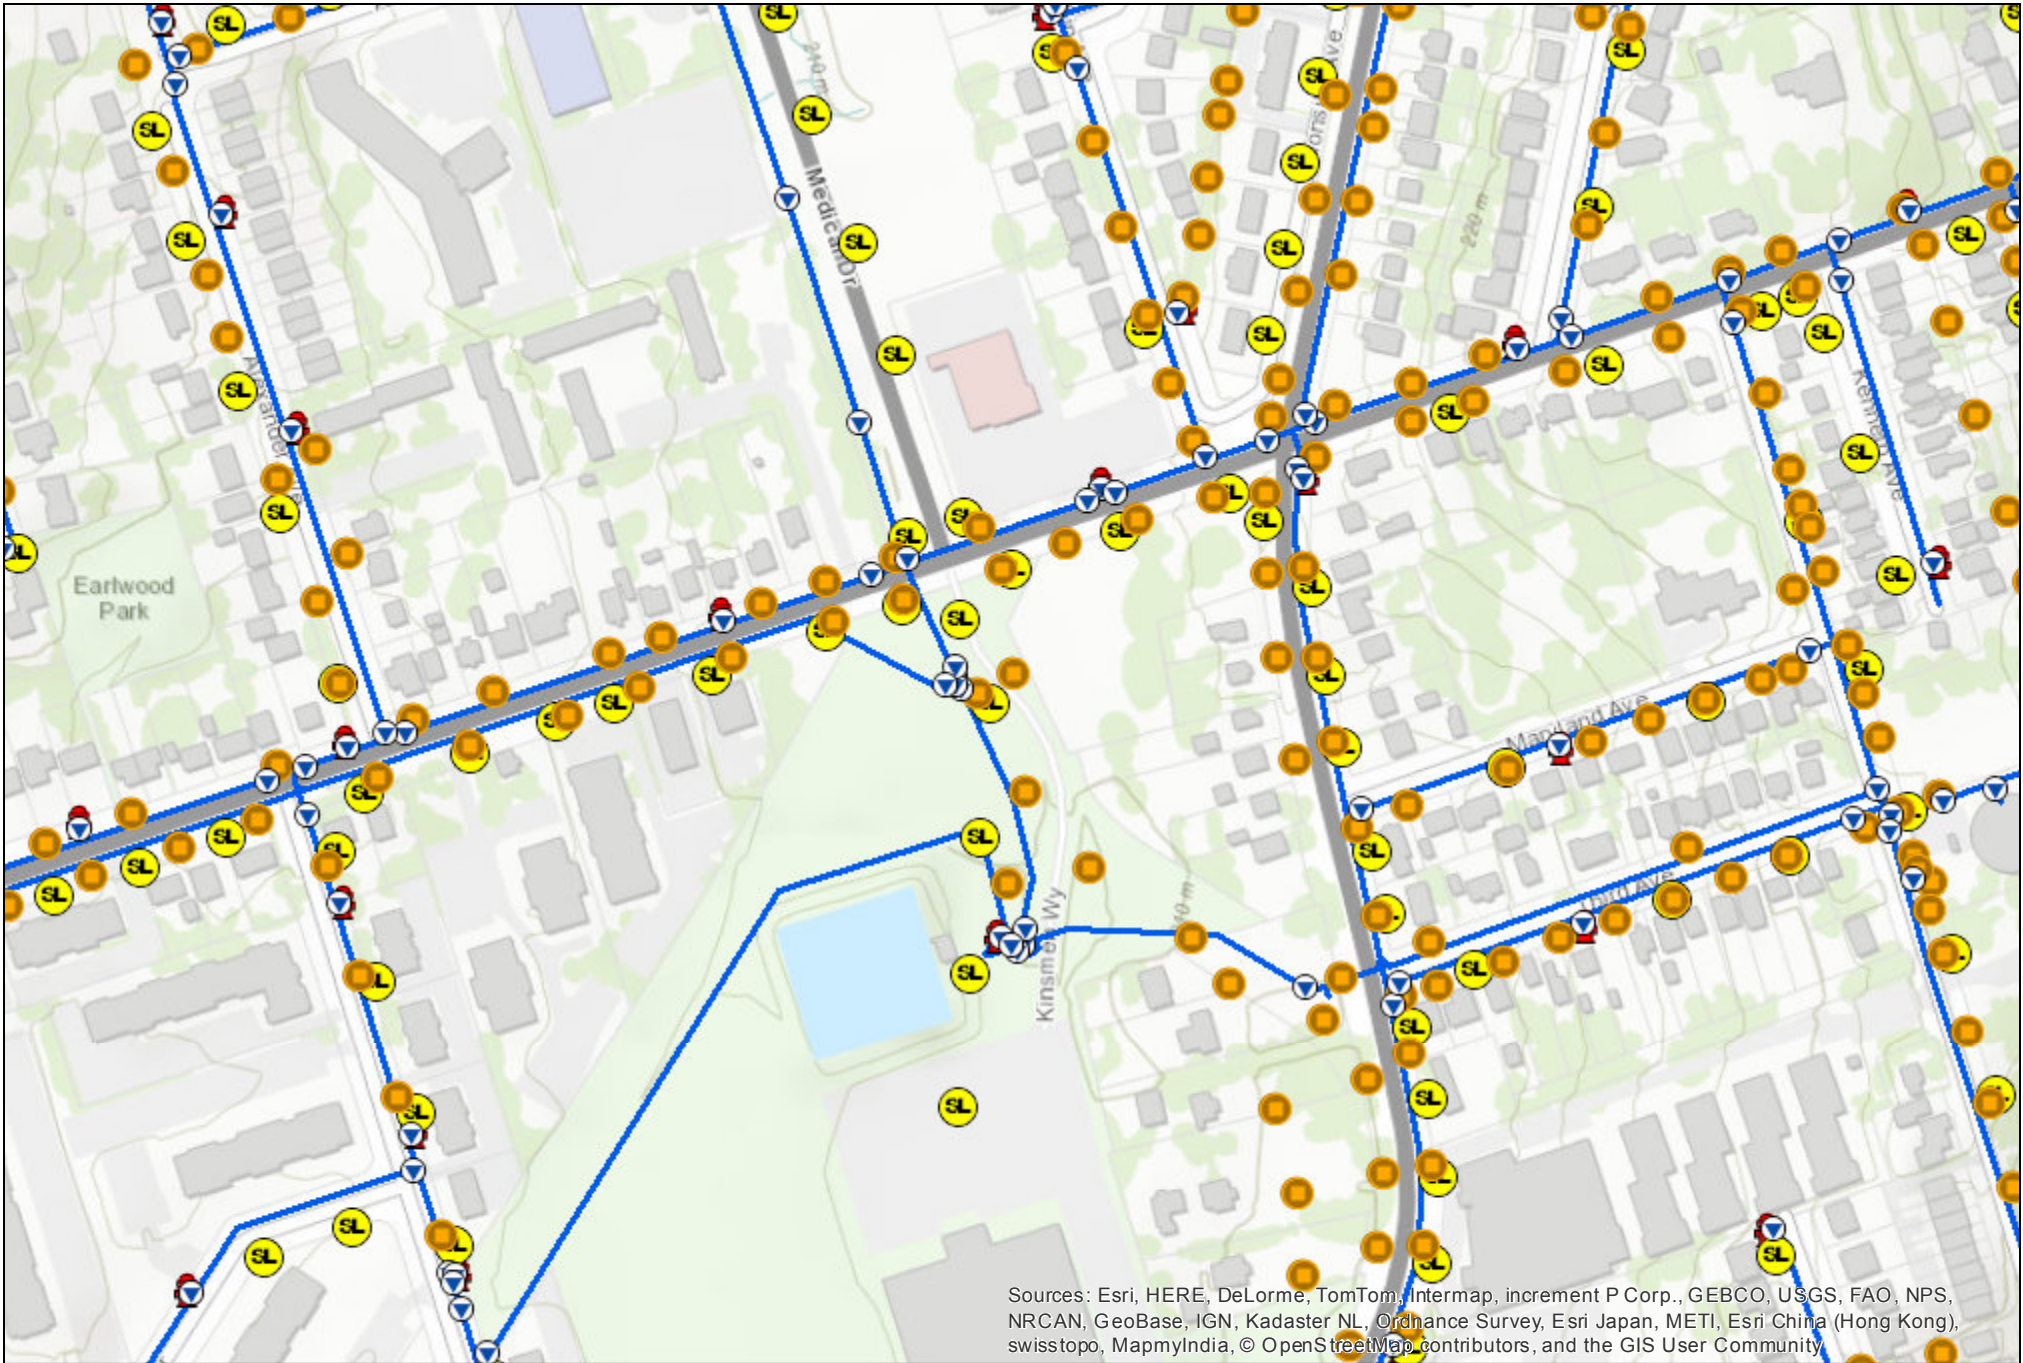

# 1 Kinsmen Way - Water

Sources: Esri, HERE, DeLorme, TomTom, Intermap, increment P Corp., GEBCO, USGS, FAO, NPS, NRCAN, GeoBase, IGN, Kadaster NL, Ordnance Survey, Esri Japan, METI, Esri China (Hong Kong), swisstopo, MapmyIndia, © OpenStreetMap contributors, and the GIS User Community