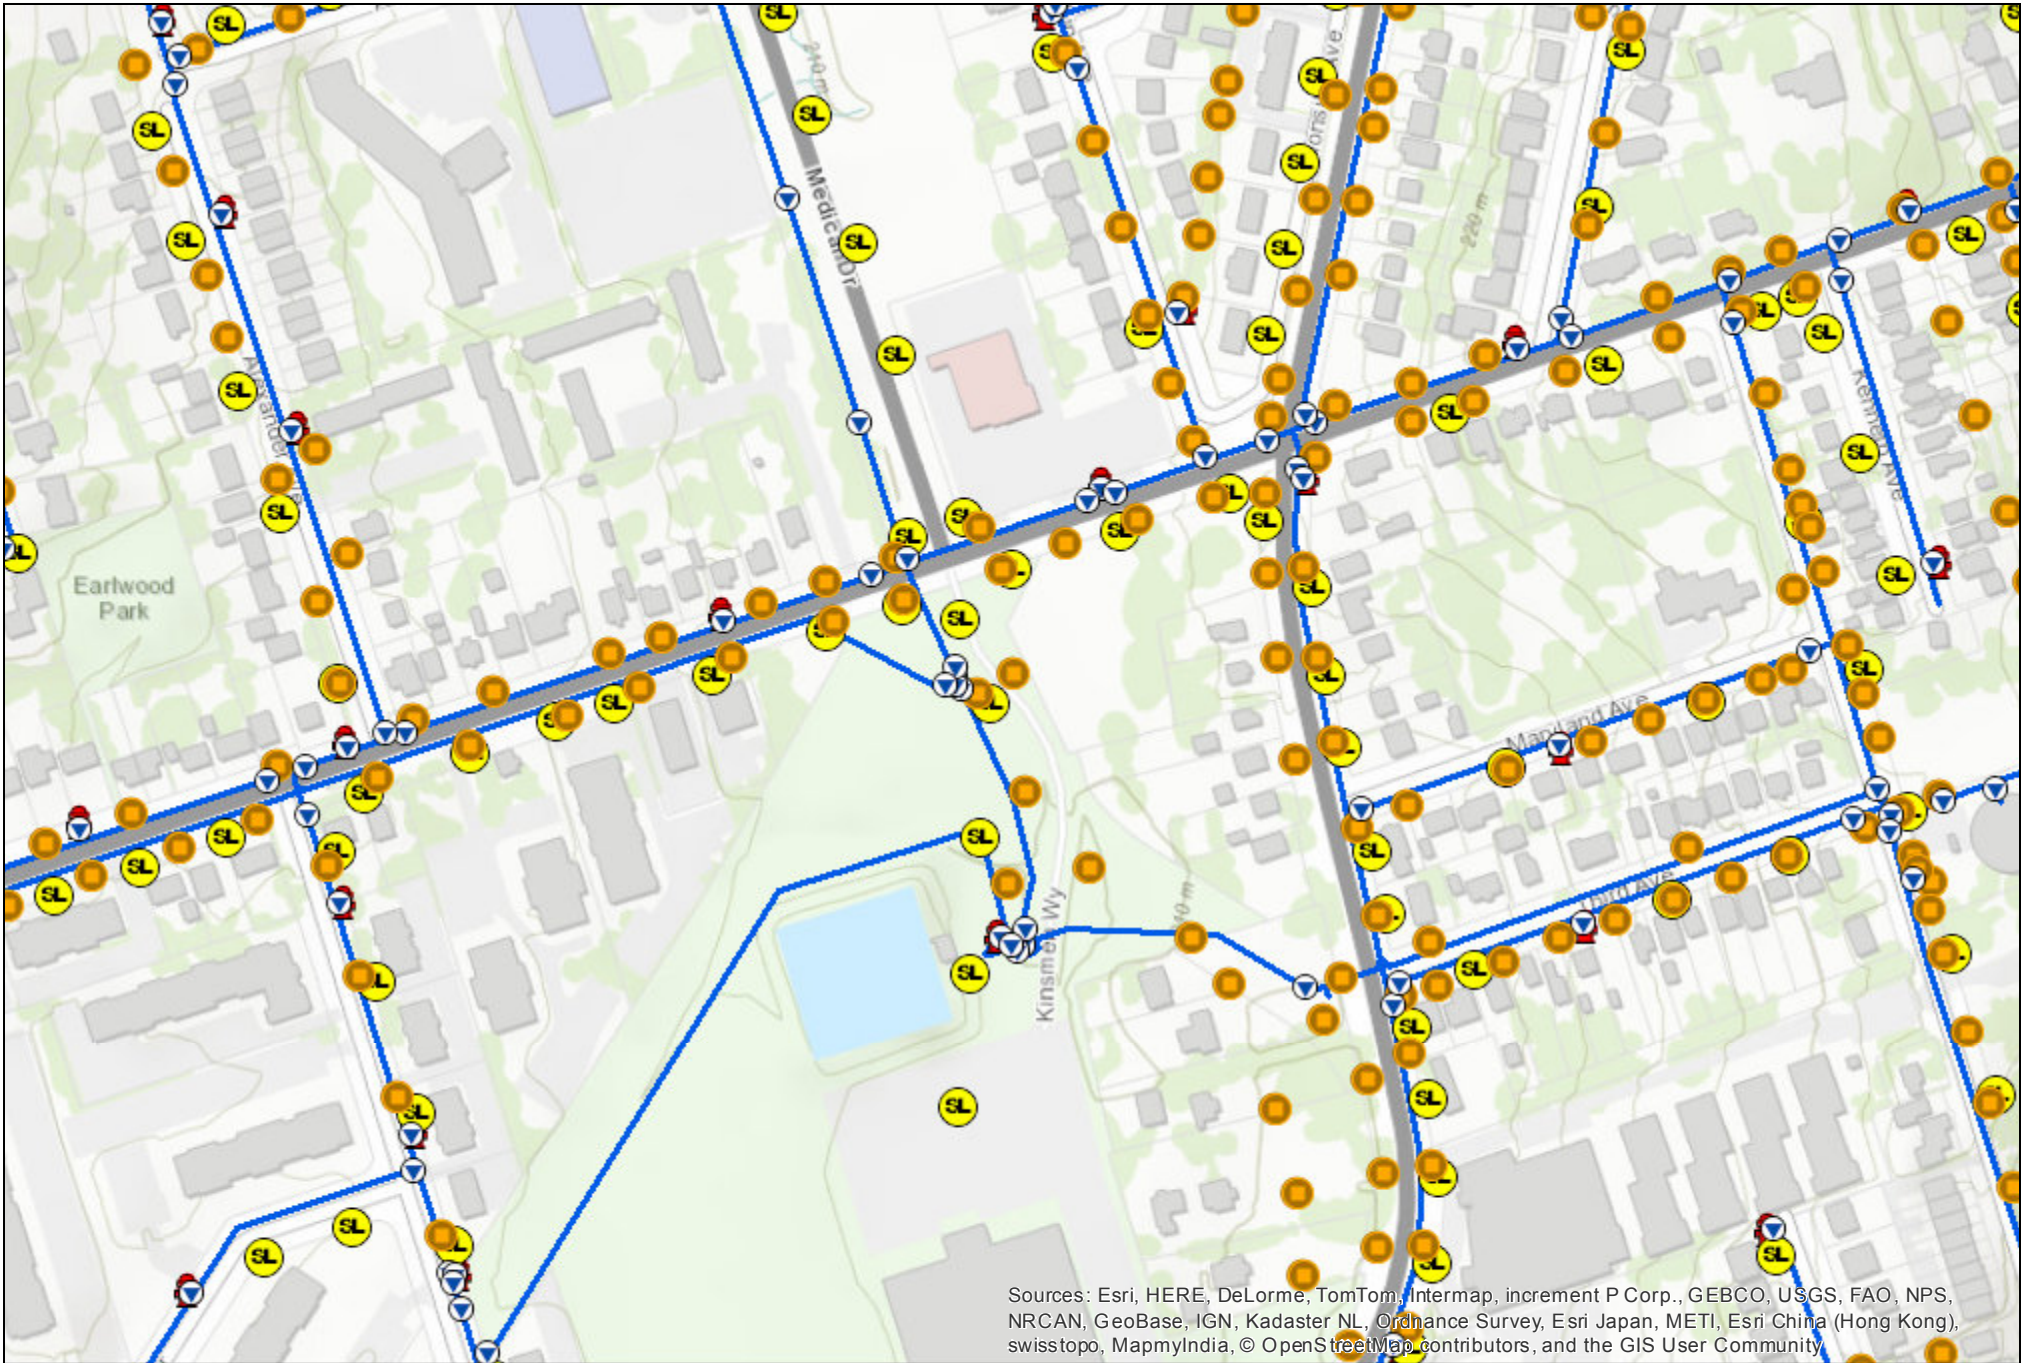

1 Kinsmen Way - Water

Sources: Esri, HERE, DeLorme, TomTom, Intermap, increment P Corp., GEBCO, USGS, FAO, NPS, NRCAN, GeoBase, IGN, Kadaster NL, Ordnance Survey, Esri Japan, METI, Esri China (Hong Kong), swisstopo, MapmyIndia, © OpenStreetMap contributors, and the GIS User Community