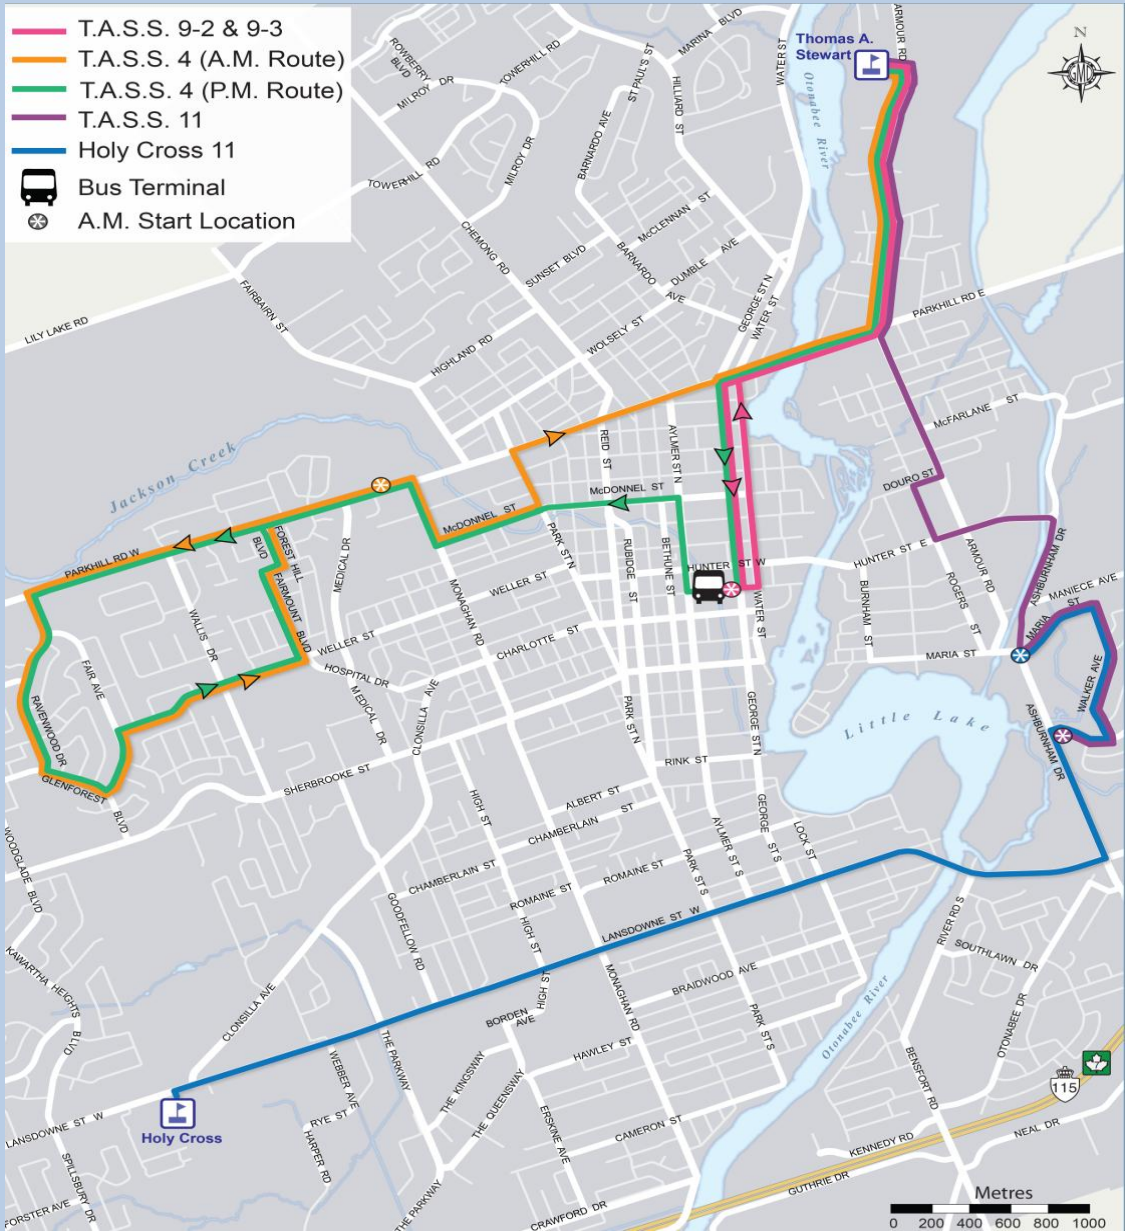

PETERBOROUGH TRANSIT HIGH SCHOOL ROUTES

Route	Depart	From	To	Arrival
9-3 & 9-2	8:00 am	Terminal	T.A.S.S.	8:15 am
	3:00 pm	T.A.S.S.	Terminal	3:15 pm
TASS 4 (AM)	7:55 am	Monaghan Rd./ Parkhill Rd.	T.A.S.S.	8:30 am
TASS 4 (PM)	3:00 pm	T.A.S.S.	Terminal	3:15 pm
	3:15 pm	Terminal	Monaghan Rd. / Parkhill Rd.	3:40 pm
TASS 11	8:05 am	Marsdale Dr. / Ashburnham Dr.	T.A.S.S.	8:30 am
	3:00 pm	T.A.S.S.	Marsdale Dr./ Ashburnham Dr.	3:20 pm
Holy Cross 11	7:55 am	Maria St. / Ashburnham Dr.	Holy Cross	8:15 am
	2:45 pm	Holy Cross	Maria St. / Ashburnham Dr.	3:05 pm

For schedule questions please contact Peterborough Transit at 705-745-0525