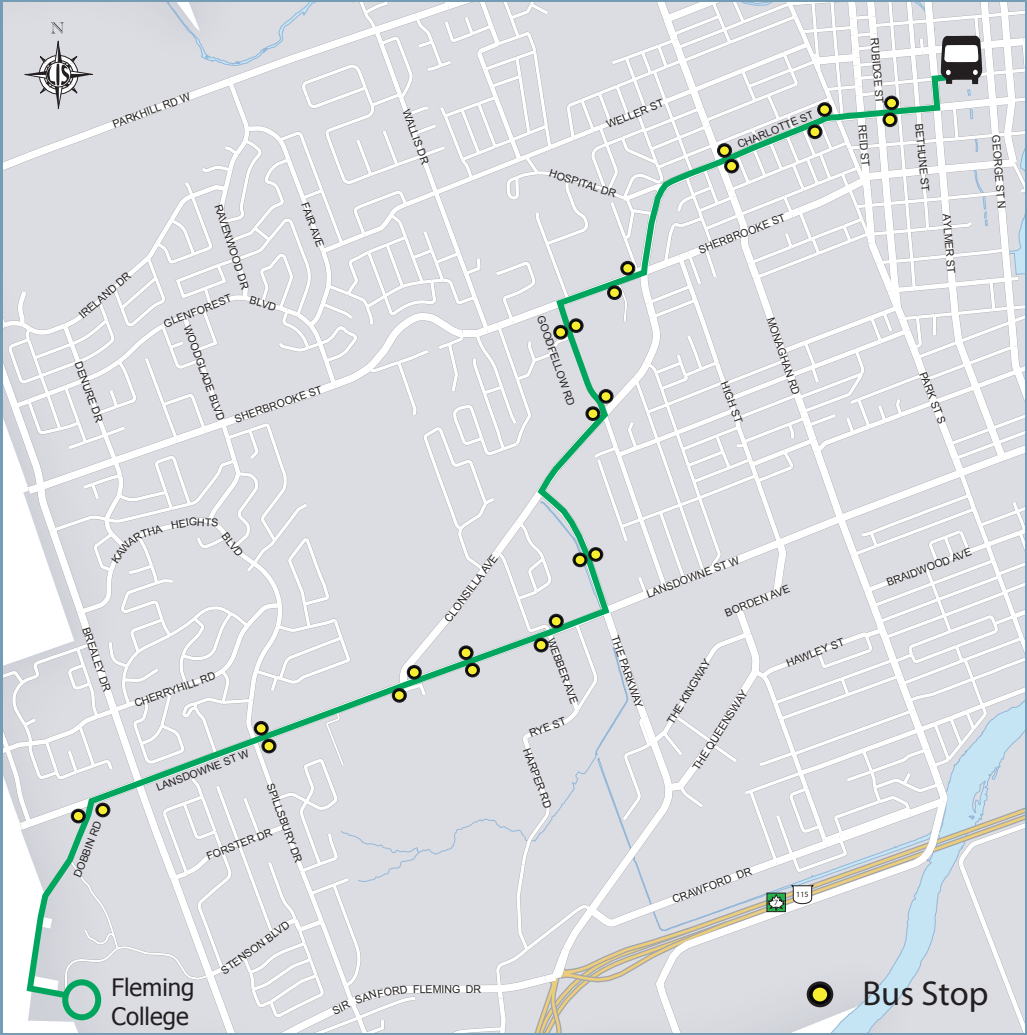

FLEMING EXPRESS

DEPART DOWNTOWN TERMINAL	ARRIVE FLEMING	DEPART FLEMING	ARRIVE DOWNTOWN TERMINAL
7:30 am	7:55 am	8:00 am	8:25 am
8:30 am	8:55 am	9:00 am	9:25 am
9:30 am	9:55 am	10:00 am	10:25 am
10:30 am	10:55 am	11:00 am	11:25 am
1:30 pm	1:55 pm	2:00 pm	2:25 pm
2:30 pm	2:55 pm	3:00 pm	3:25 pm
3:30 pm	3:55 pm	4:00 pm	4:25 pm
4:30 pm	4:55 pm	5:00 pm	5:25 pm

FLEMING EXPRESS SCHEDULE

SEPTEMBER TO APRIL
MONDAY TO FRIDAY
- ONLY -