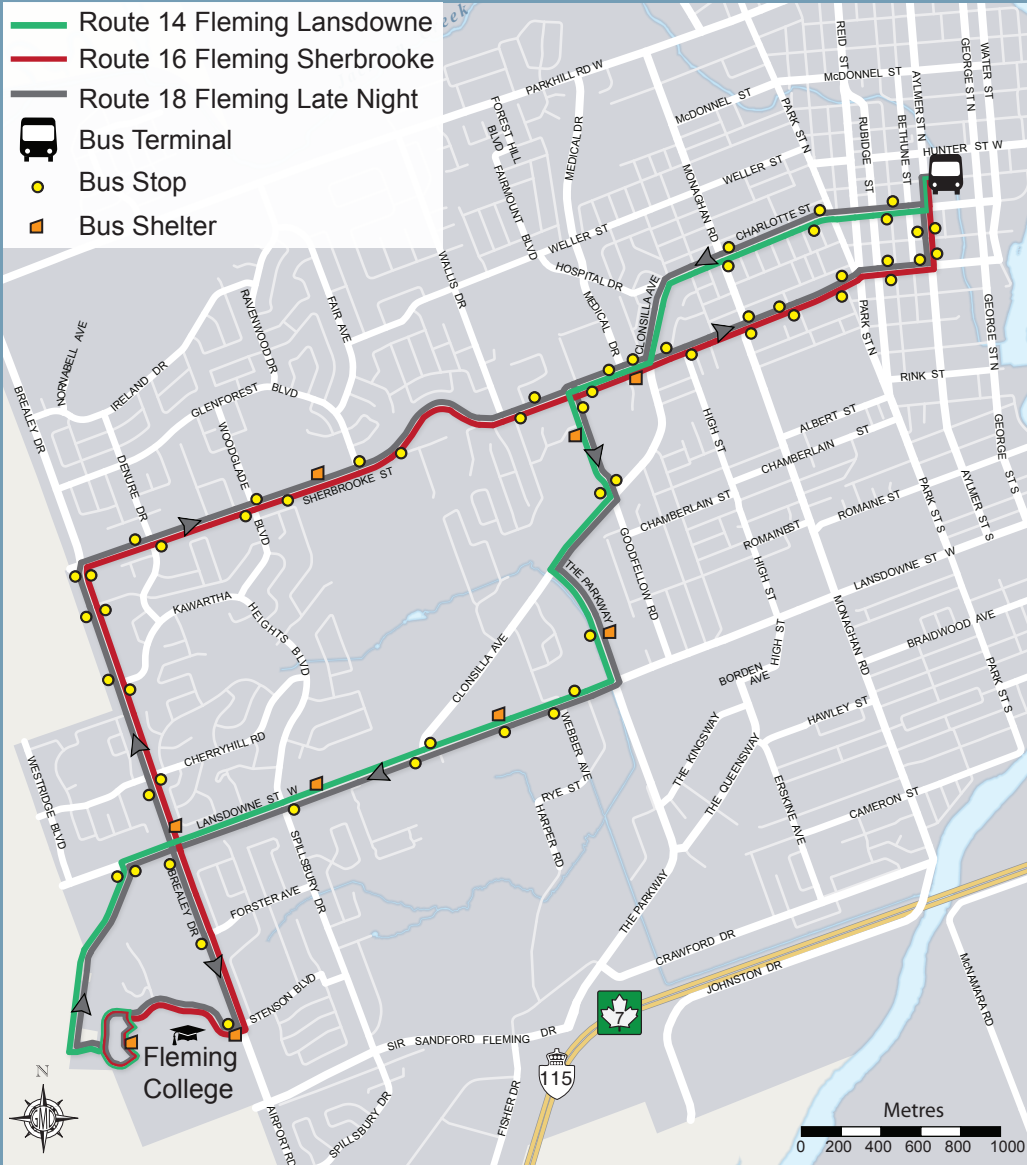

# FLEMING EXPRESS

- Route 14 Fleming Lansdowne
- Route 16 Fleming Sherbrooke
- Route 18 Fleming Late Night
- Bus Terminal
- Bus Stop
- Bus Shelter

Please visit <http://flemingsac.ca/sac-services/transportation/> for regular, reading week, and exam transit schedules.