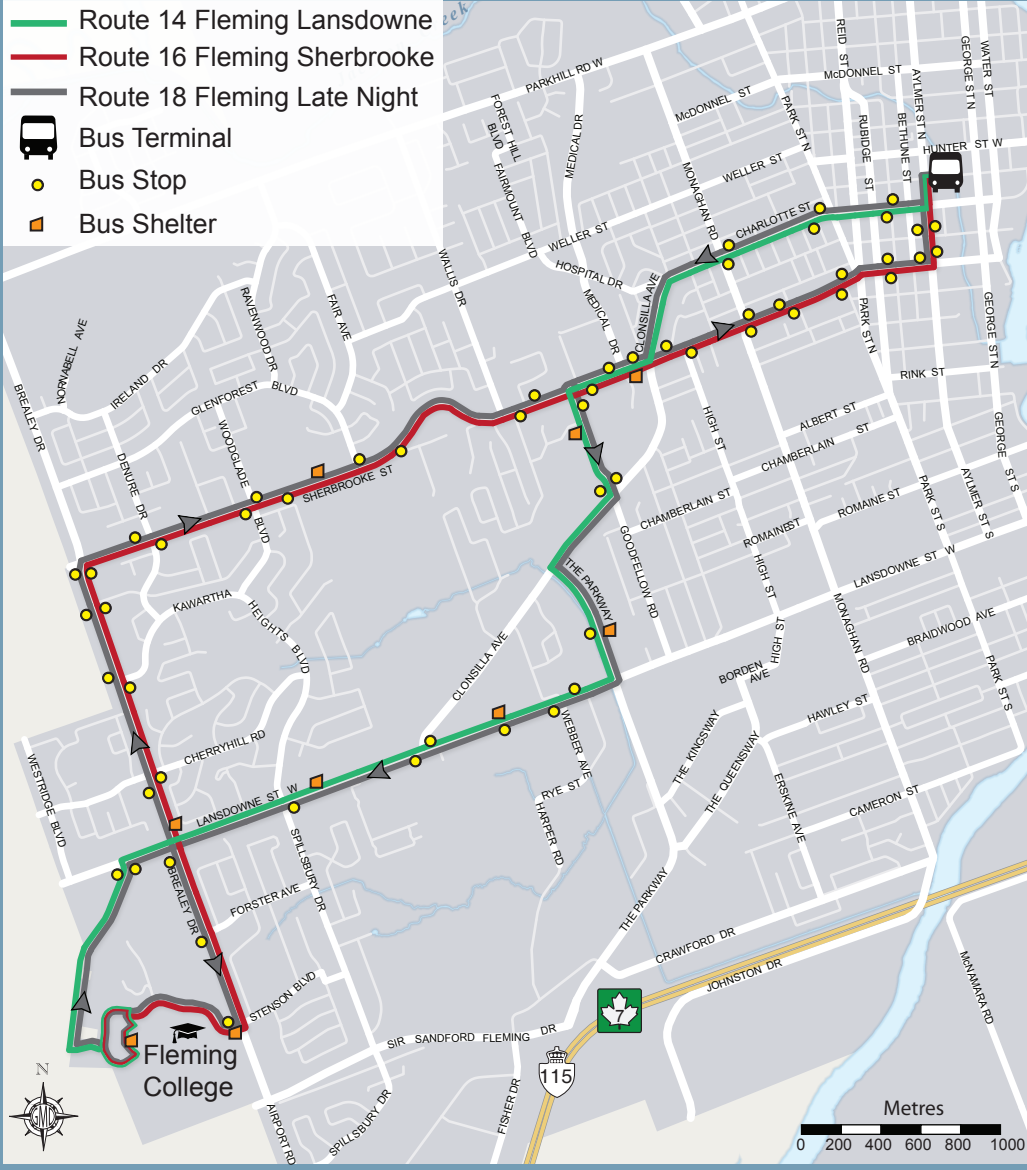

# FLEMING EXPRESS

-  Route 14 Fleming Lansdowne
-  Route 16 Fleming Sherbrooke
-  Route 18 Fleming Late Night
-  Bus Terminal
-  Bus Stop
-  Bus Shelter

Please visit <http://flemingsac.ca/sac-services/transportation/> for regular, reading week, and exam transit schedules.