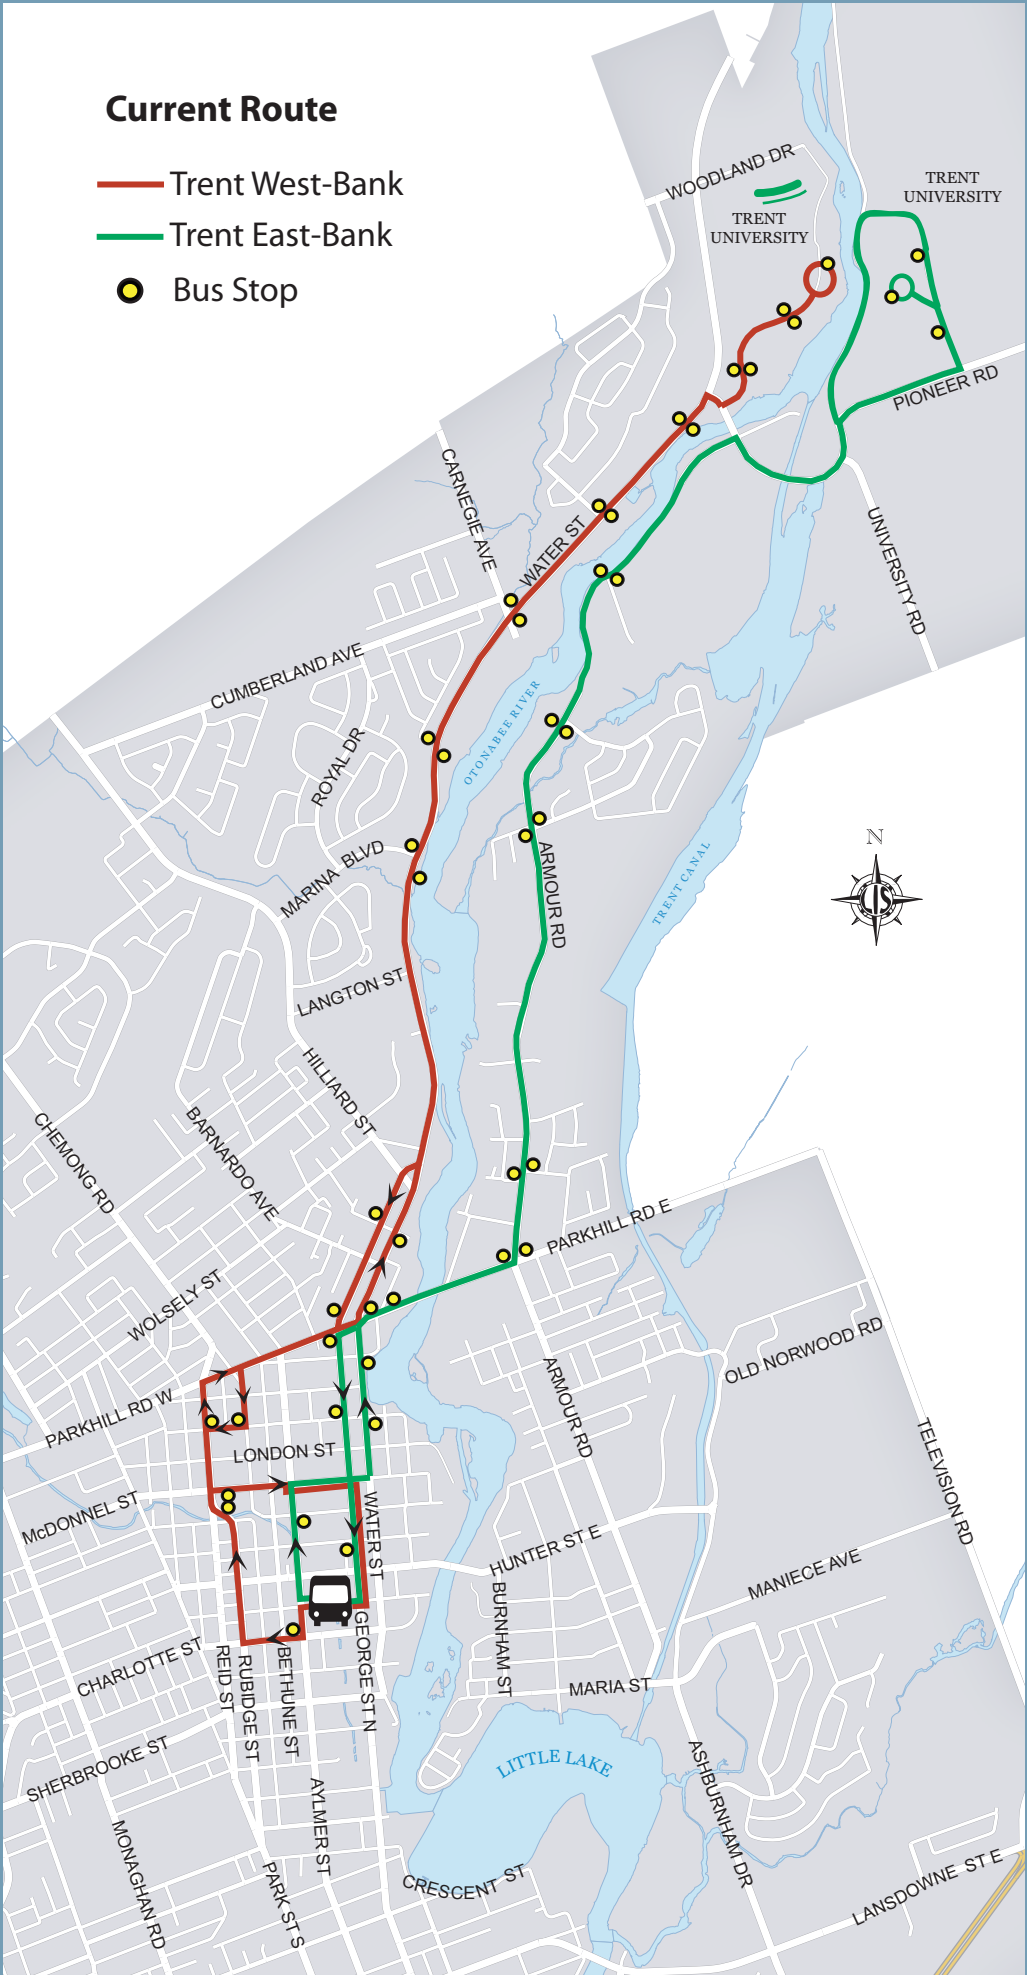

TRENT EXPRESS

Current Route

- Trent West-Bank
- Trent East-Bank
- Bus Stop

TRENT EXPRESS ROUTE SCHEDULE

During the week, the Trent Express Routes run every 20 minutes during the day. Schedules change at student breaks, exam times and on holidays. Schedule information for the Trent West-Bank and Trent East-Bank routes are available at www.trentcentral.ca/transit.

Visit Peterborough Public Transit at www.peterborough.ca/transit