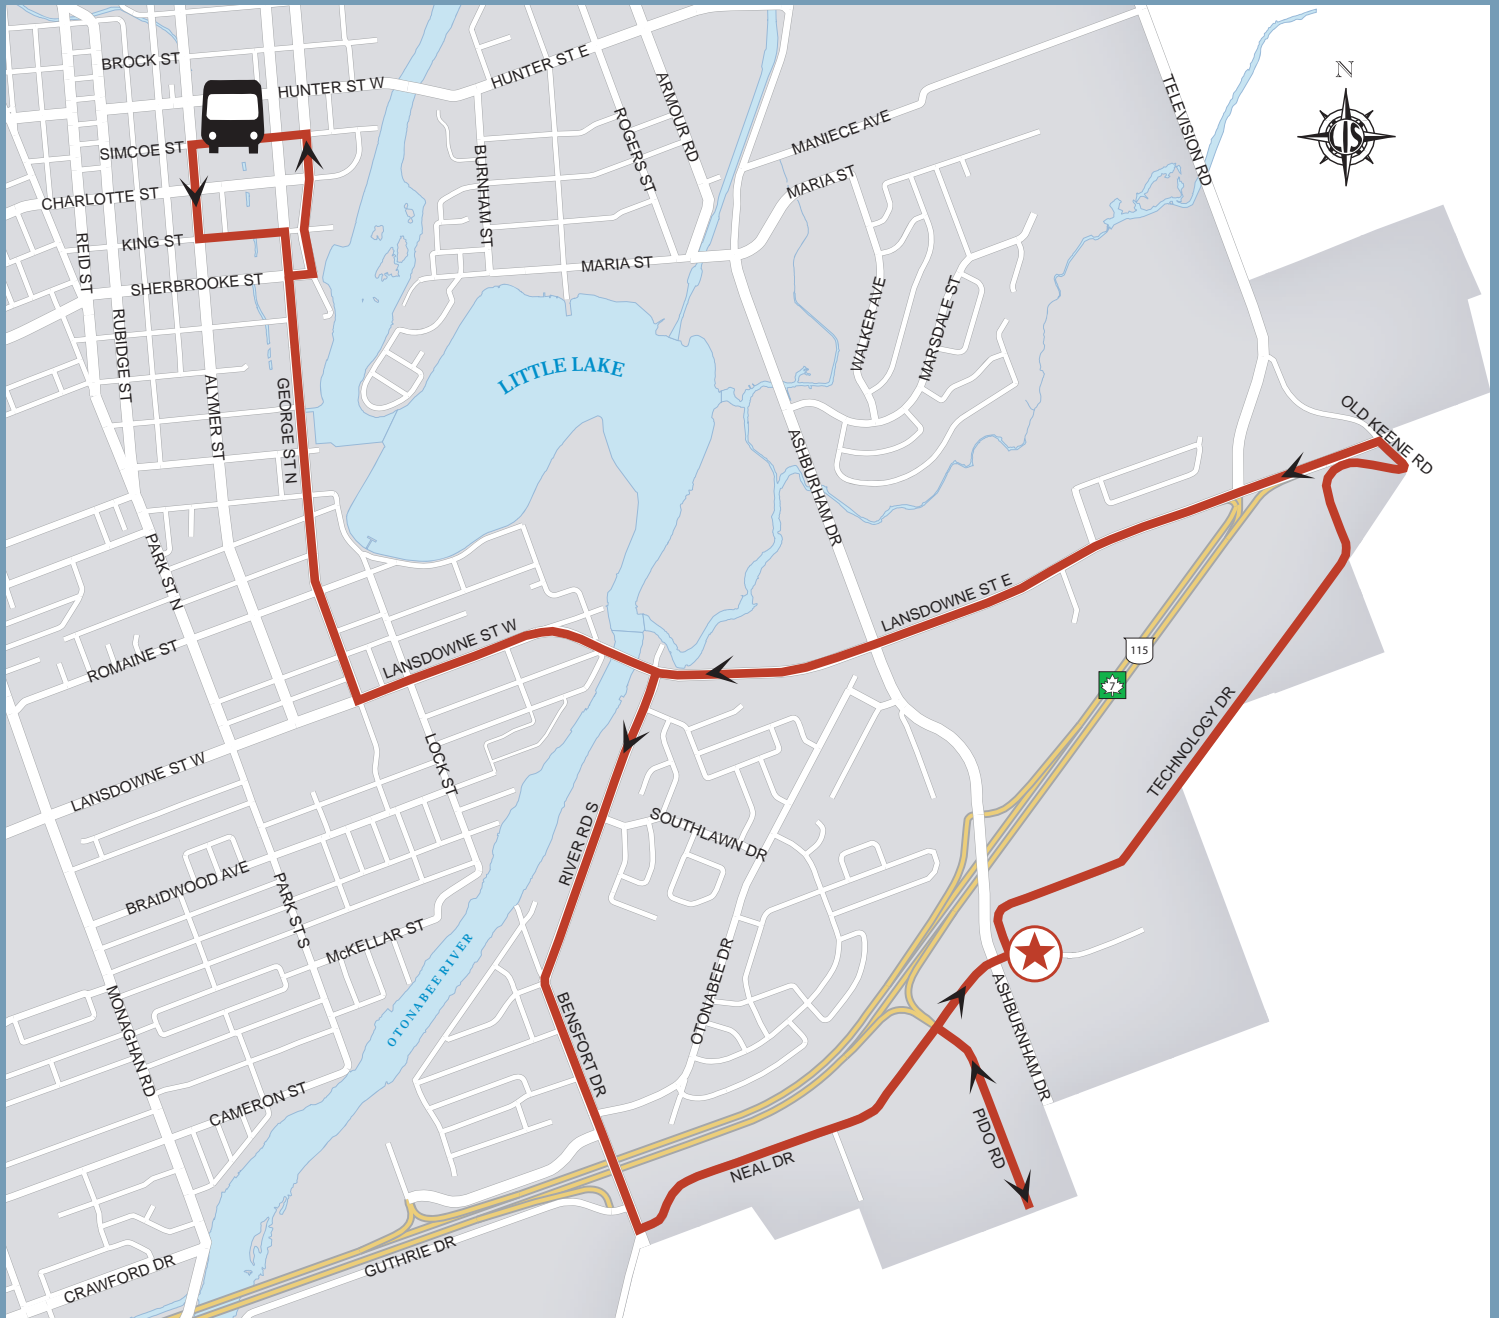

TECHNOLOGY DRIVE

DEPART
DOWNTOWN
TERMINAL

ARRIVE
DOWNTOWN
TERMINAL

TECHNOLOGY DRIVE SCHEDULE

5:55 am
6:45 am
7:20 am
2:15 pm
2:50 pm
3:25 pm

6:15 am
7:05 am
7:40 am
2:35 pm
3:10 pm
3:45 pm

6:30 am
7:20 am
7:55 am
2:50 pm
3:25 pm
4:00 pm

MONDAY
TO
FRIDAY
- ONLY -