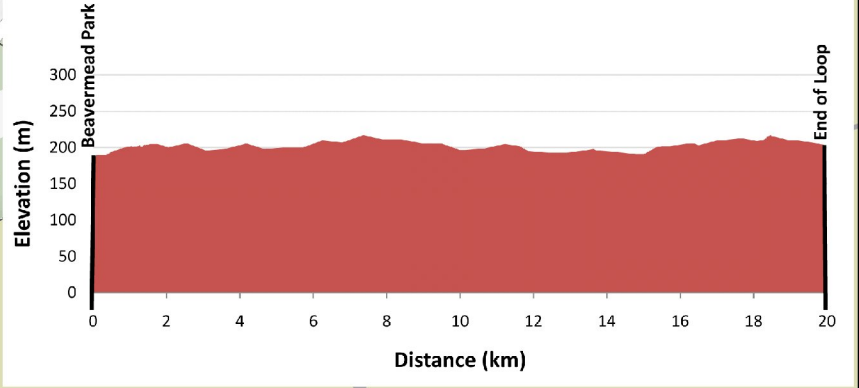

# Stewart Hall Loop

Route Profile: Stewart Hall Loop

Route Details:  
-19 km total distance  
-easy on road route

STEWART HALL

0.0 0.5 1.0 1.5 2.0  
Kilometres