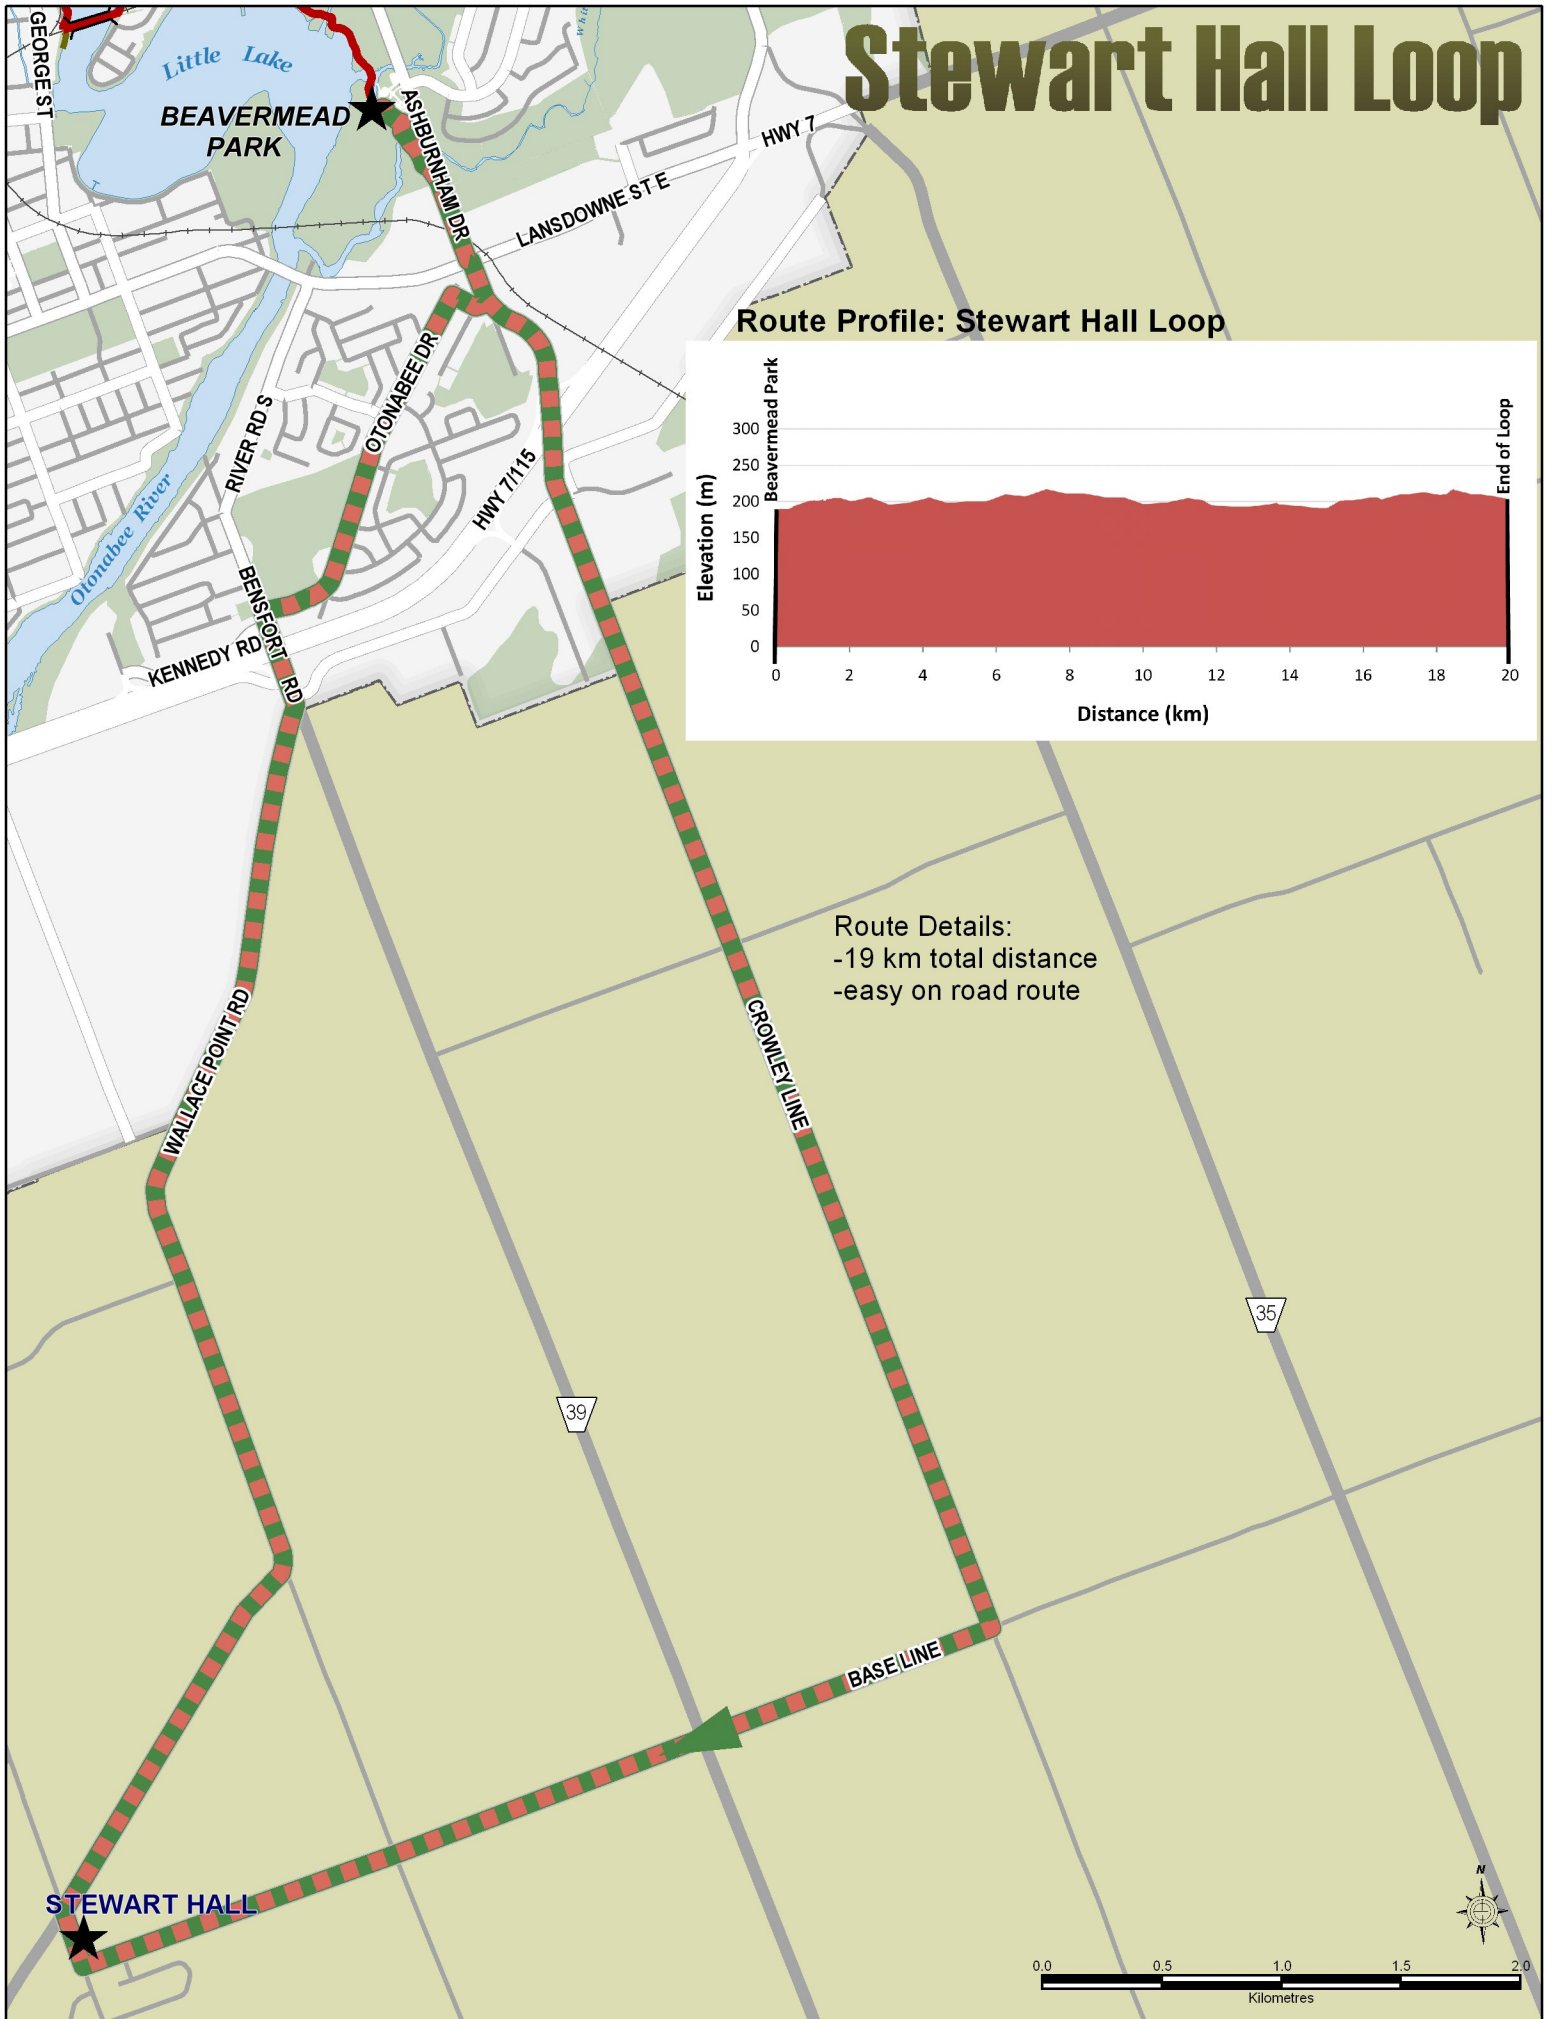

# Stewart Hall Loop

Route Profile: Stewart Hall Loop

Route Details:  
-19 km total distance  
-easy on road route

STEWART HALL

0.0 0.5 1.0 1.5 2.0  
Kilometres