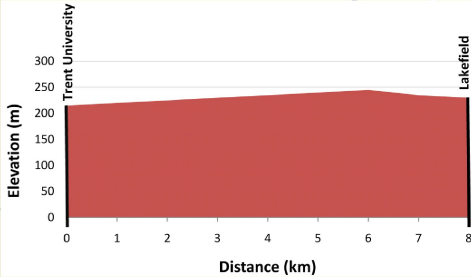

Trent University to Lakefield

Route Profile: Trent University to Lakefield

Route Details:

- 16 km total distance
- easy, family friendly
- trail surface is limestone
- scenic stretches along waterway
- food, accommodations, events and swimming available in Lakefield