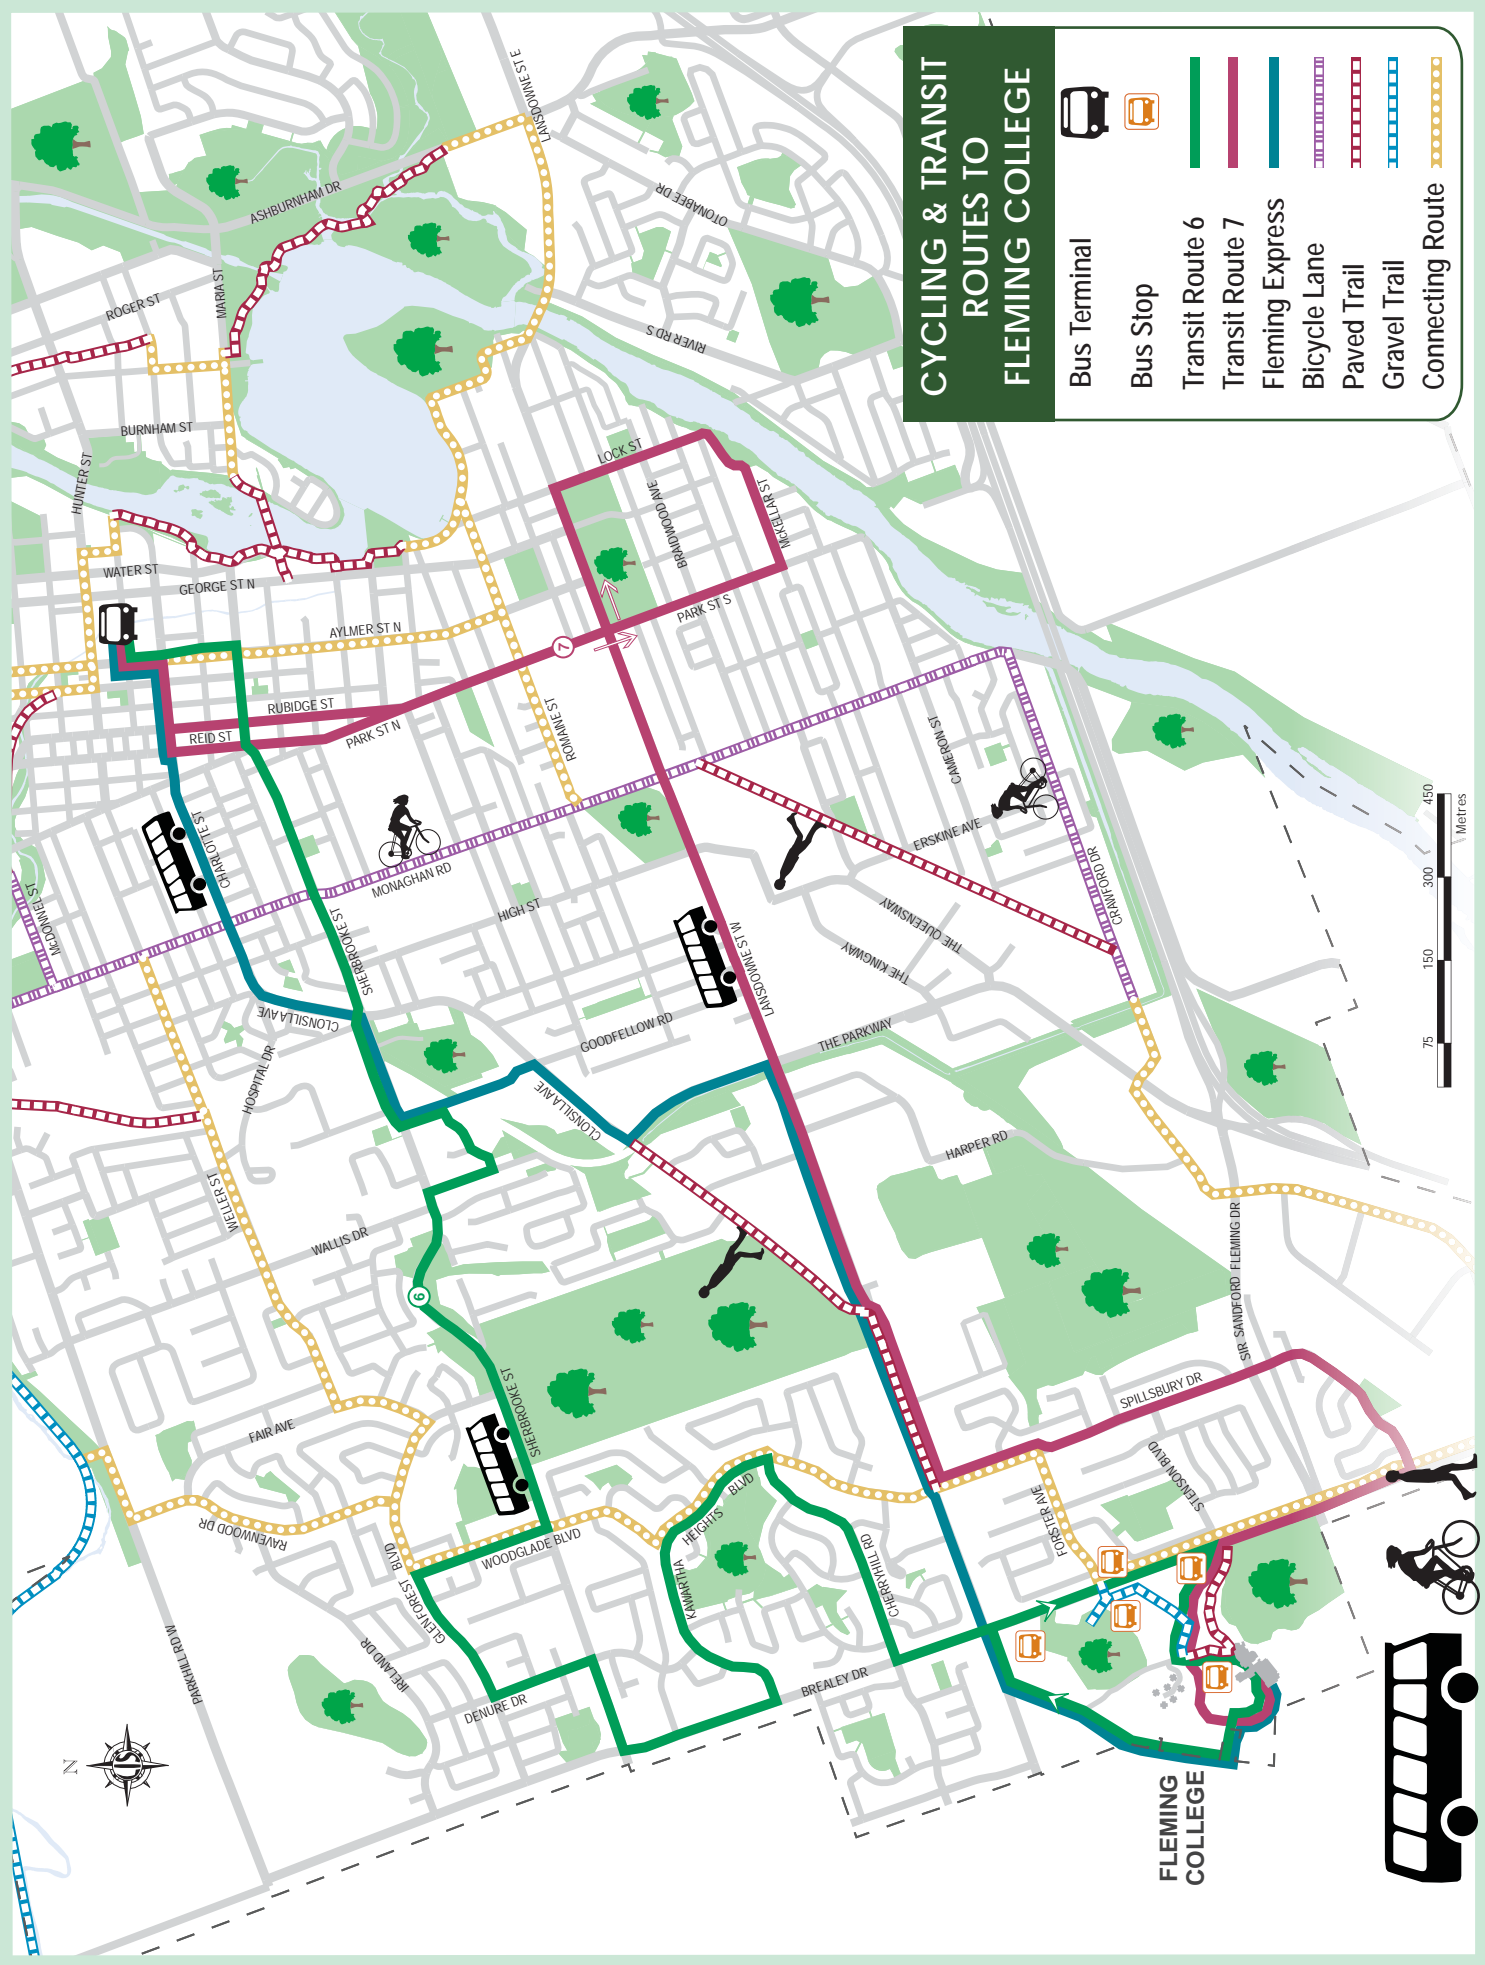

CYCLING & TRANSIT ROUTES TO FLEMING COLLEGE

- Bus Terminal
- Bus Stop
- Transit Route 6
- Transit Route 7
- Fleming Express
- Bicycle Lane
- Paved Trail
- Gravel Trail
- Connecting Route