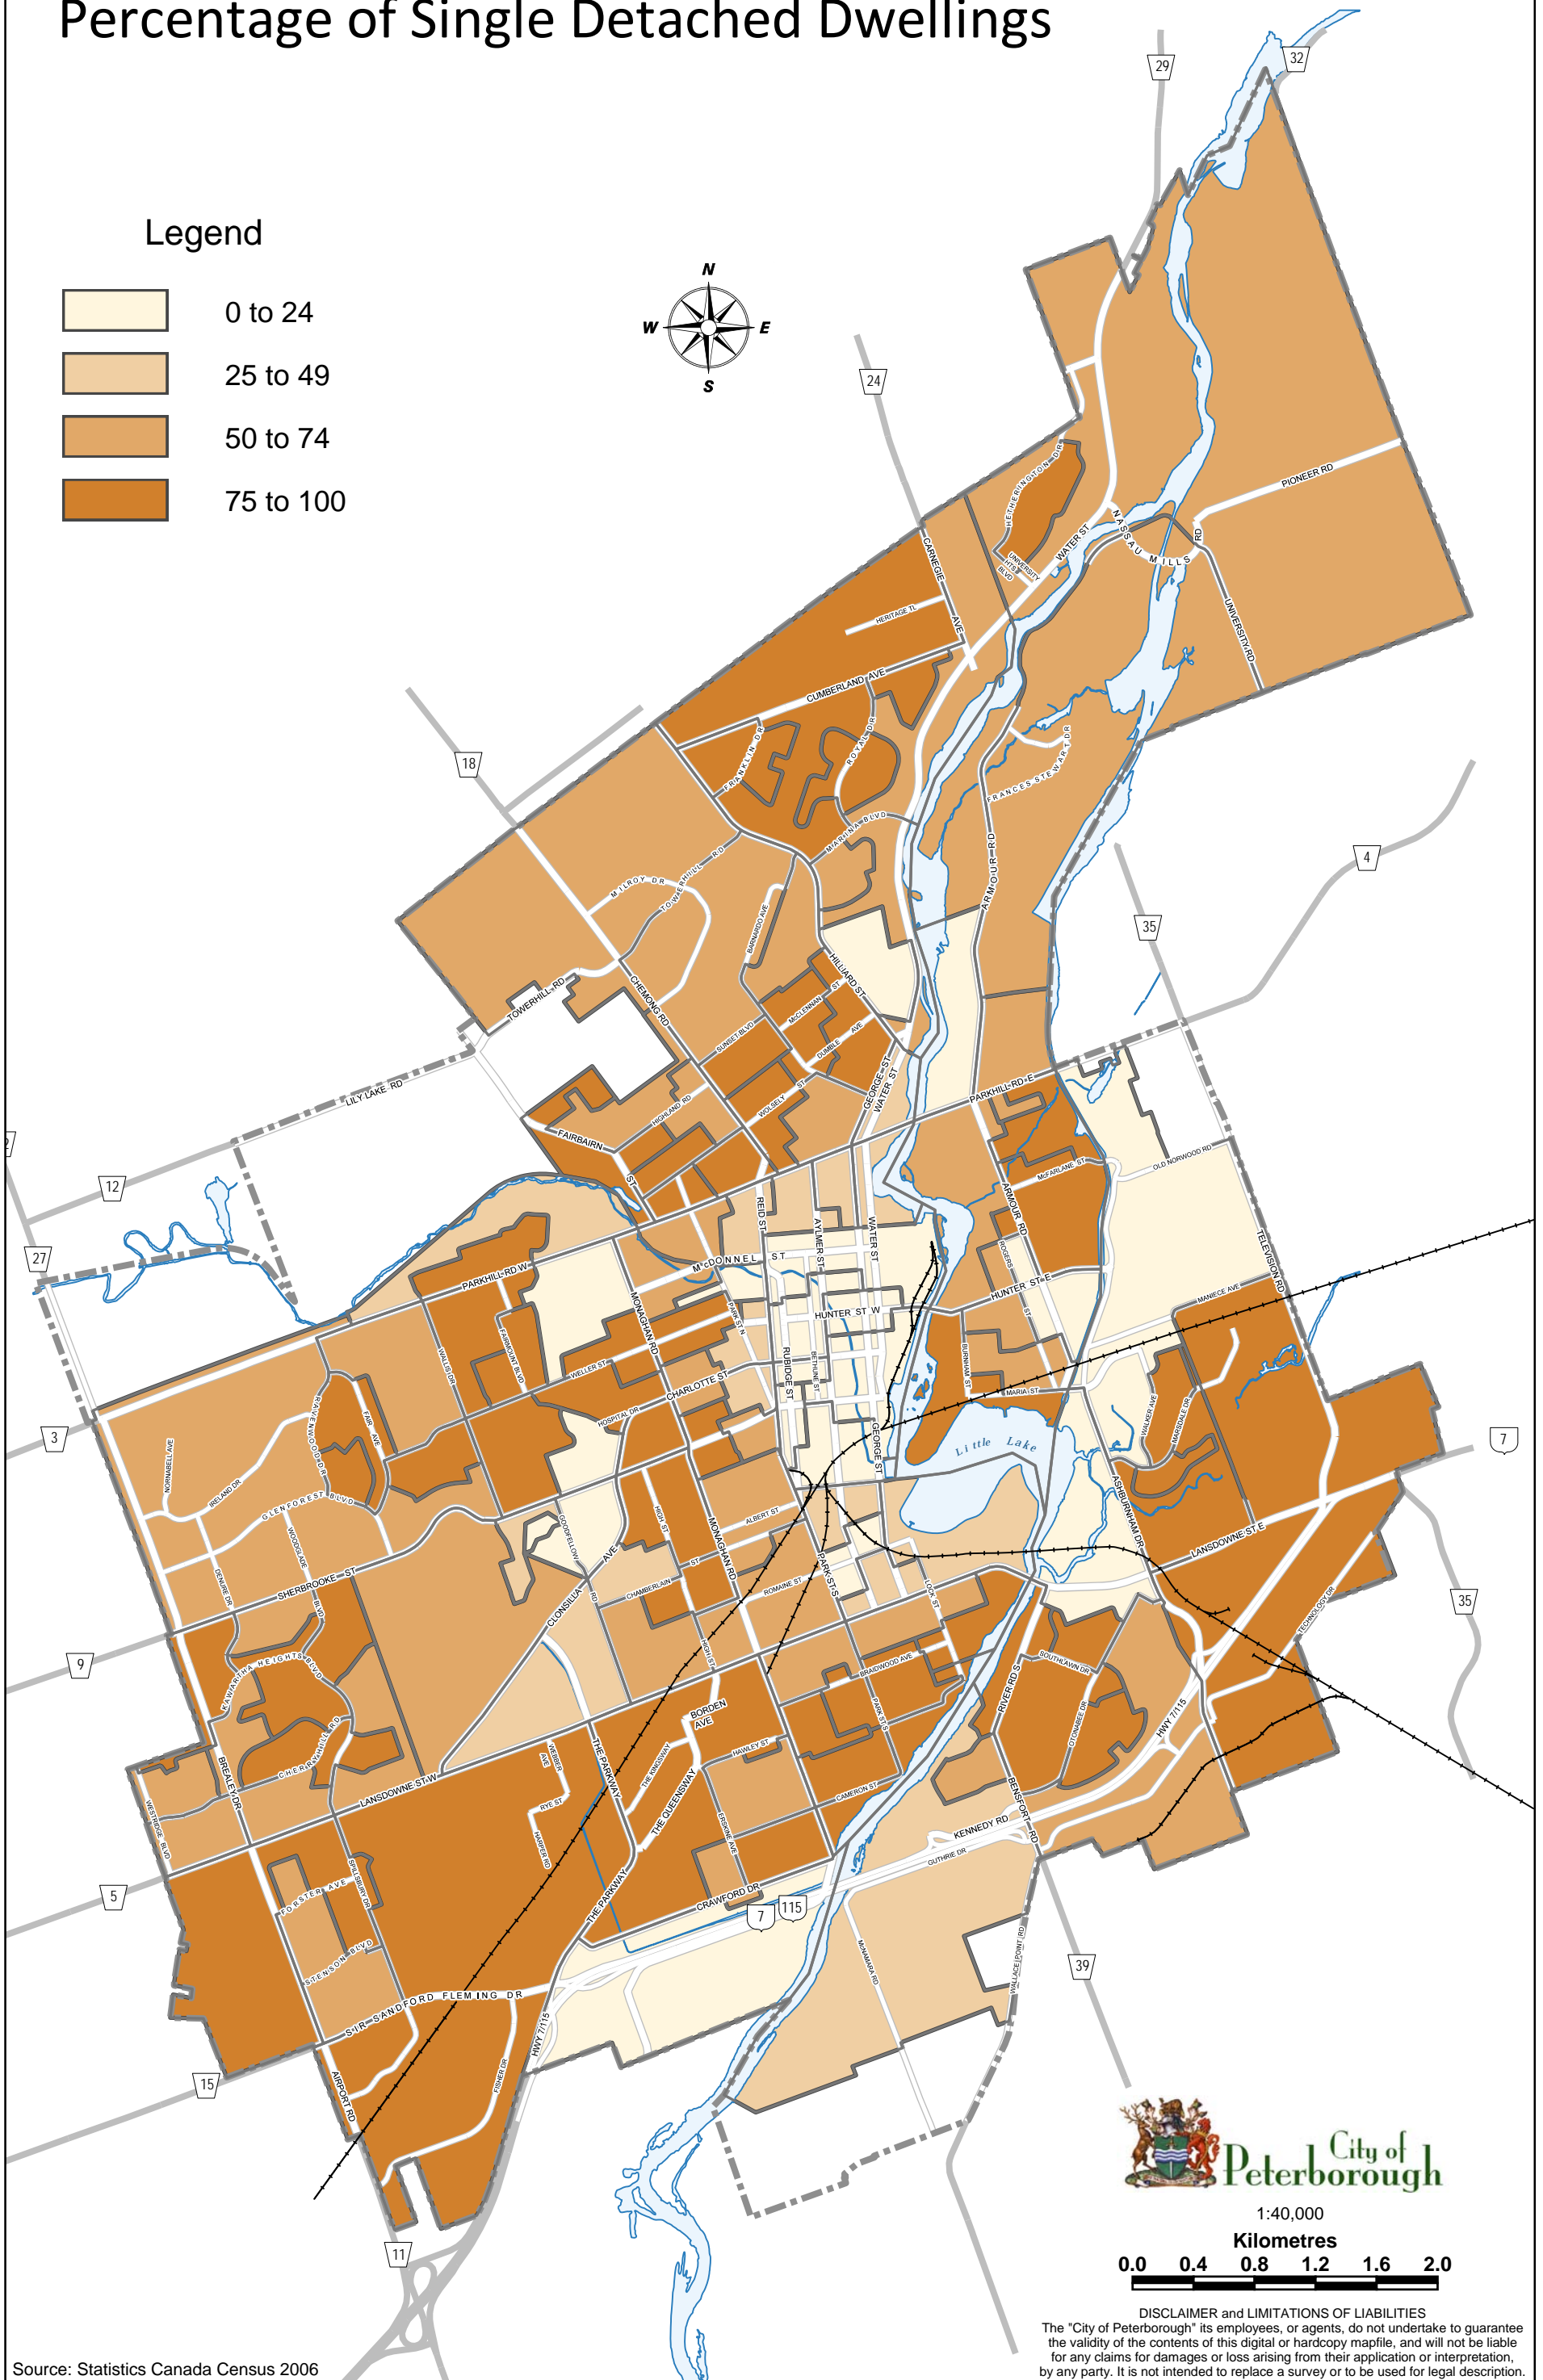

Percentage of Single Detached Dwellings

Legend

City of Peterborough

1:40,000

Kilometres

DISCLAIMER and LIMITATIONS OF LIABILITIES
 The "City of Peterborough" its employees, or agents, do not undertake to guarantee the validity of the contents of this digital or hardcopy mapfile, and will not be liable for any claims for damages or loss arising from their application or interpretation, by any party. It is not intended to replace a survey or to be used for legal description.