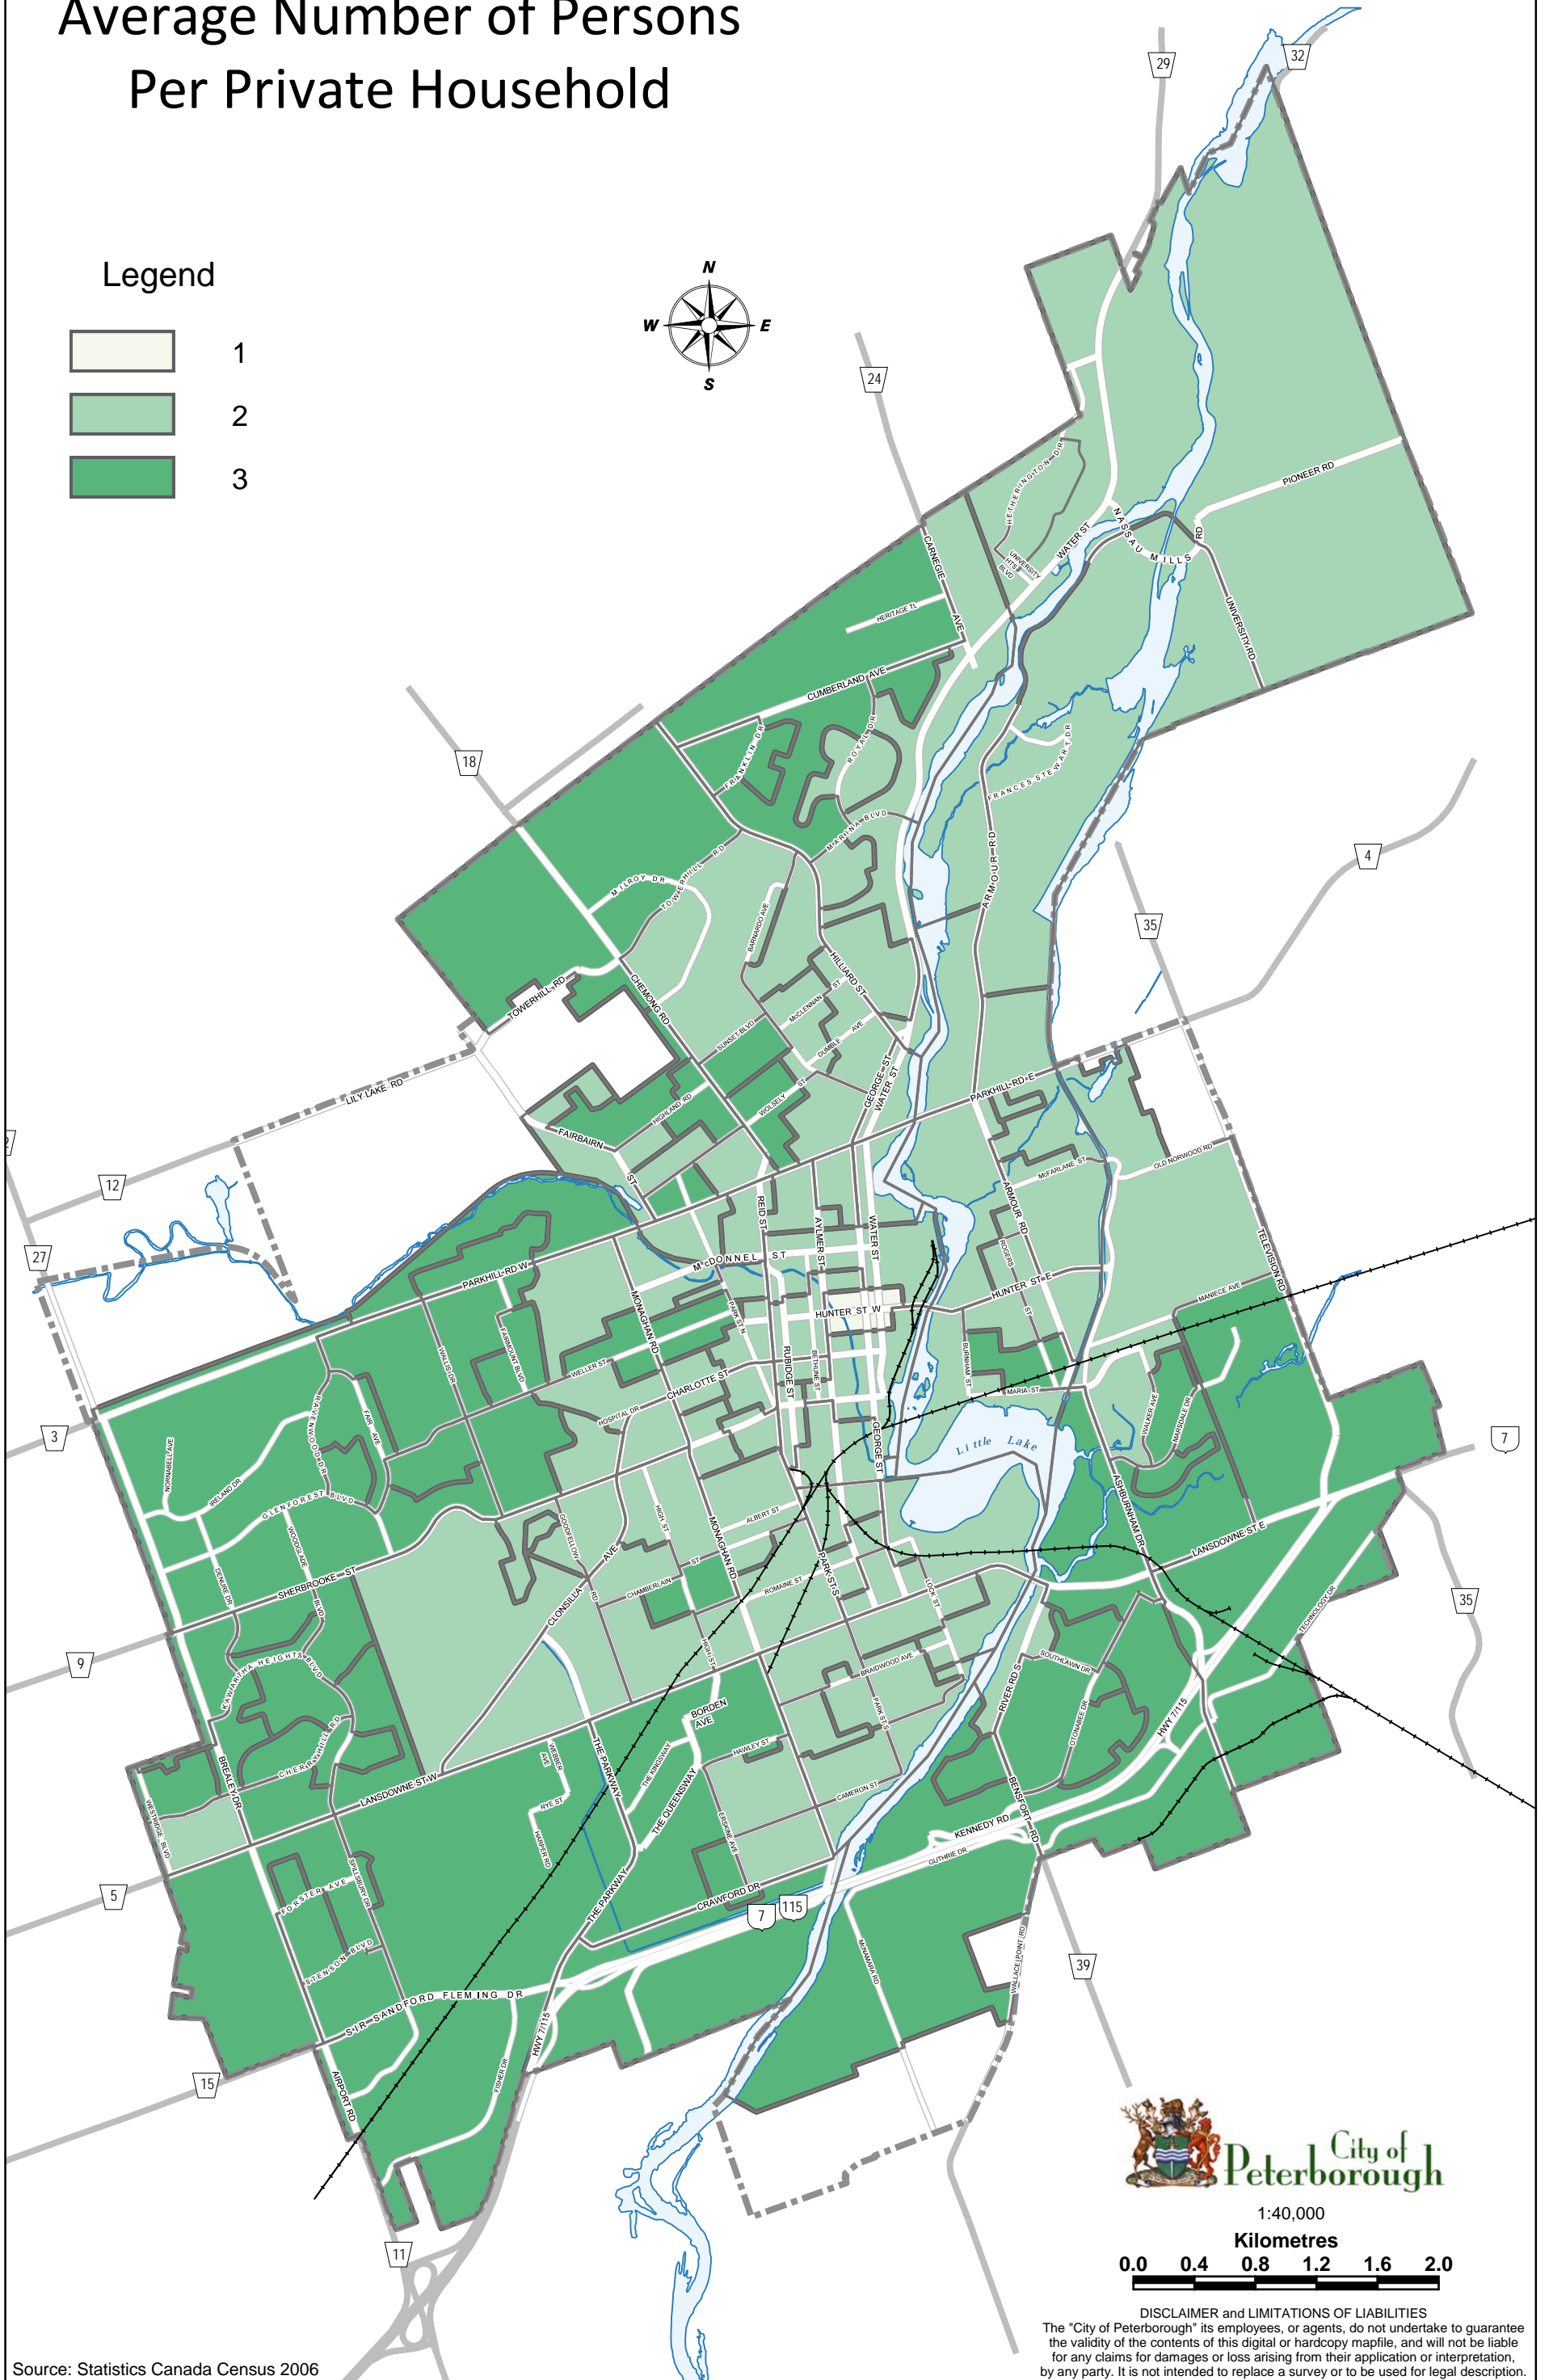

# Average Number of Persons Per Private Household

## Legend

City of Peterborough

1:40,000

Kilometres

**DISCLAIMER and LIMITATIONS OF LIABILITIES**  
 The "City of Peterborough" its employees, or agents, do not undertake to guarantee the validity of the contents of this digital or hardcopy mapfile, and will not be liable for any claims for damages or loss arising from their application or interpretation, by any party. It is not intended to replace a survey or to be used for legal description.