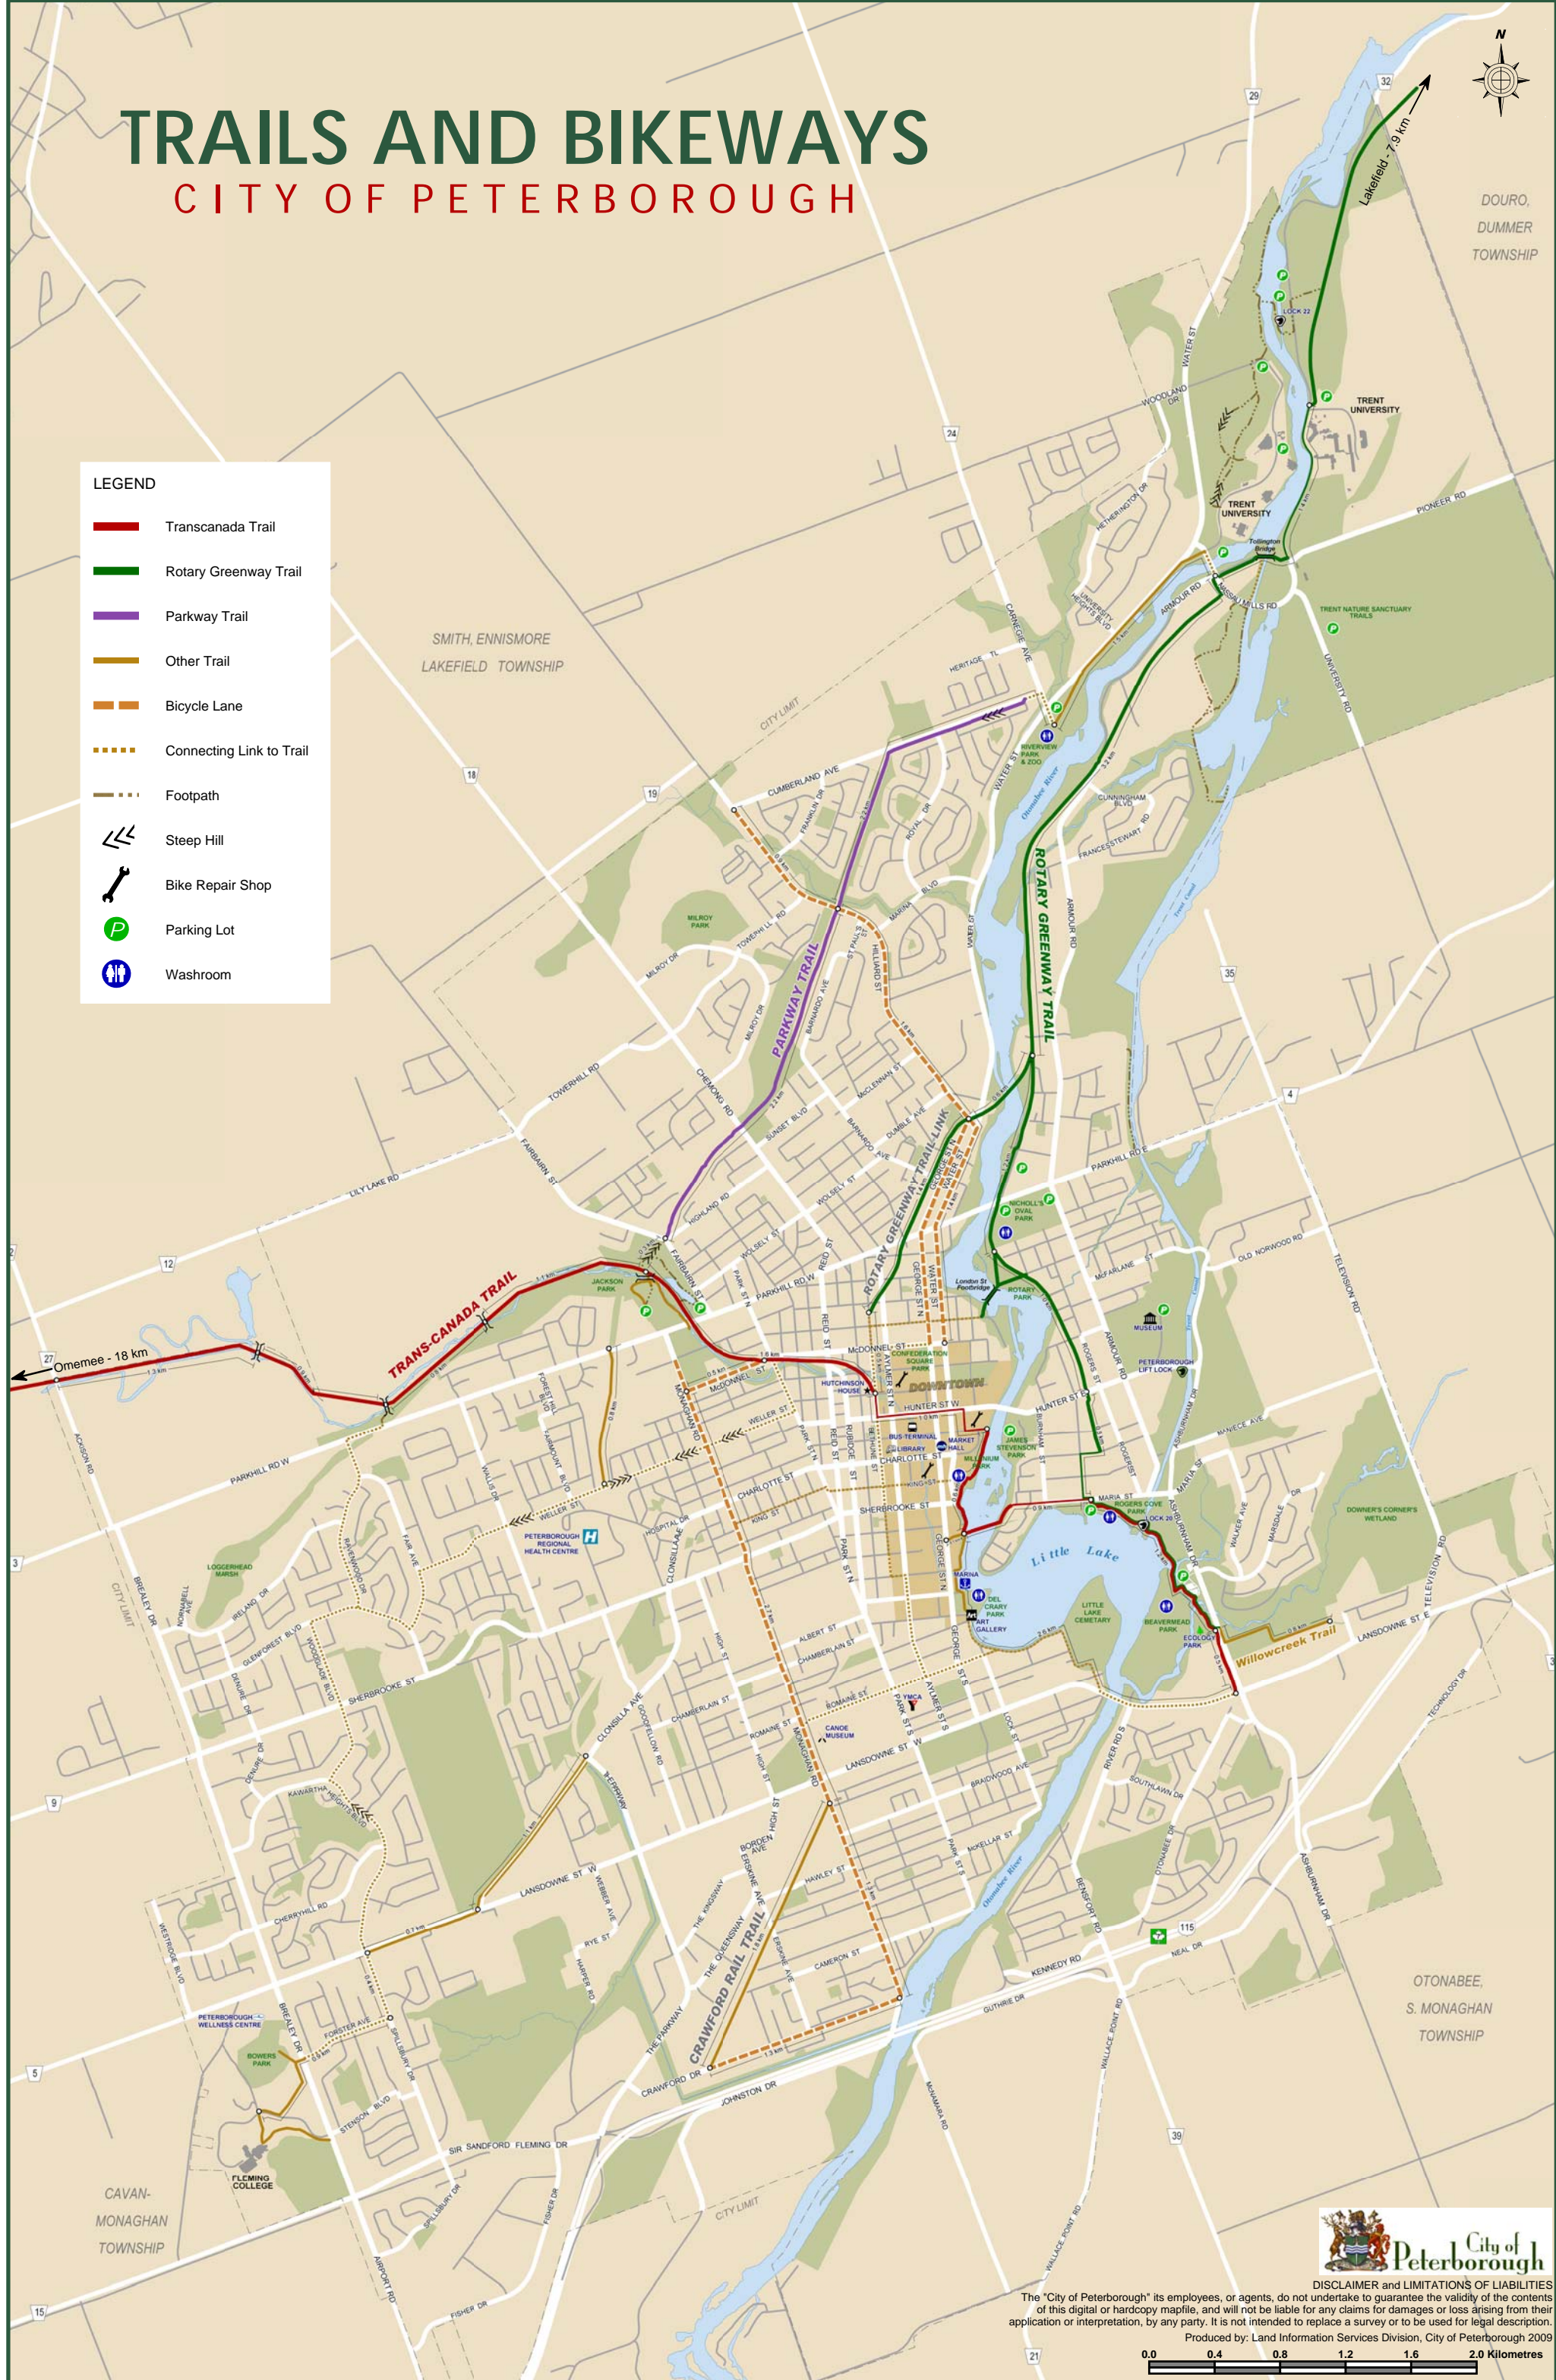

# TRAILS AND BIKEWAYS

## CITY OF PETERBOROUGH

DOURO,  
DUMMER  
TOWNSHIP

**LEGEND**

- Transcanada Trail
- Rotary Greenway Trail
- Parkway Trail
- Other Trail
- Bicycle Lane
- Connecting Link to Trail
- Footpath
- Steep Hill
- Bike Repair Shop
- P Parking Lot
- ♿ Washroom

**DISCLAIMER AND LIMITATIONS OF LIABILITIES**  
 The "City of Peterborough" its employees, or agents, do not undertake to guarantee the validity of the contents of this digital or hardcopy mapfile, and will not be liable for any claims for damages or loss arising from their application or interpretation, by any party. It is not intended to replace a survey or to be used for legal description.  
 Produced by: Land Information Services Division, City of Peterborough 2009